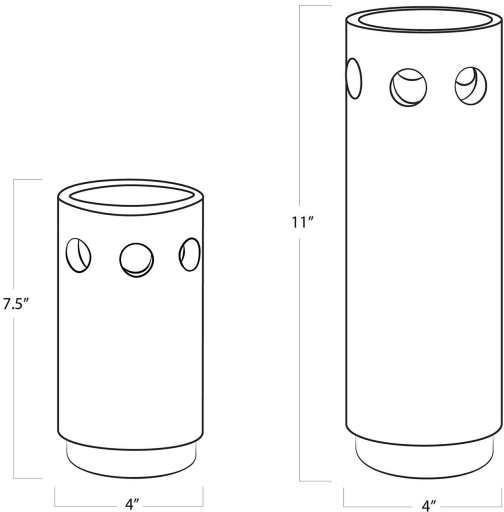

REGINA ANDREW

DETROIT

SPECIFICATION SHEET

Savior Vase Set
20-1492BLK

HEIGHT	11
WIDTH	4
DEPTH	4
SHADE DIMS	N/A
SHADE COLOR	N/A
BULB QTY	N/A
BULB TYPE	N/A
SOCKET	N/A
WATTAGE	N/A
WIRING TYPE	N/A
MATERIAL	Mango Wood
FINISH	Black
NOTES	N/A
FREIGHT ONLY	No