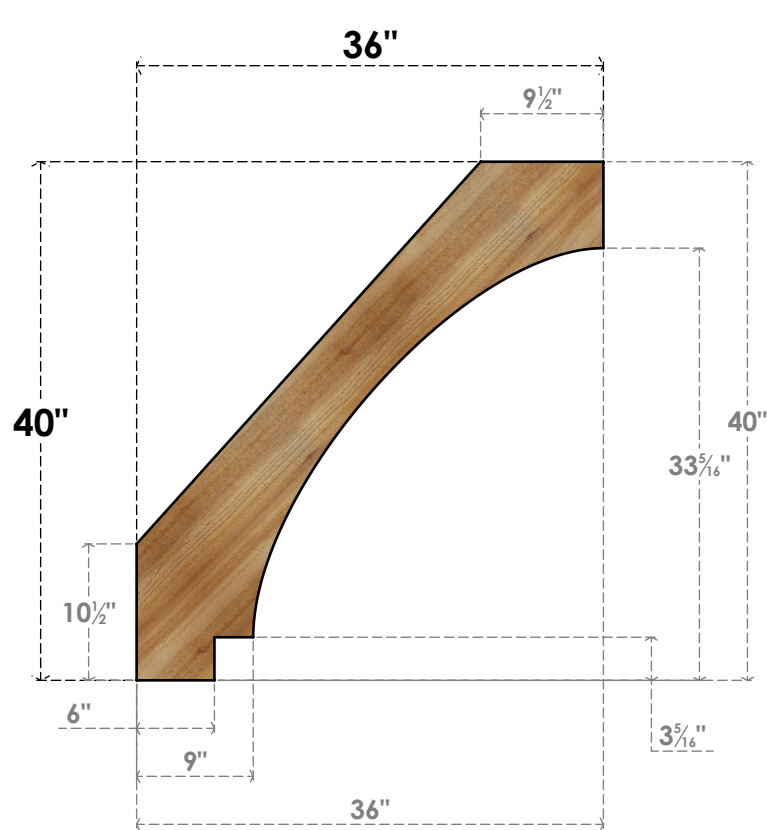

BRC06X36X40IMP00RWR

6"W X 36"D X 40"H IMPERIAL ROUGH SAWN BRACE, WESTERN RED CEDAR

SIDE

FRONT

EKENA MILLWORK
 2300 WEST MAIN ST.
 CLARKSVILLE, TX 75426
 TOLL FREE: 866-607-0453
 WWW.EKENAMILLWORK.COM

NOTES