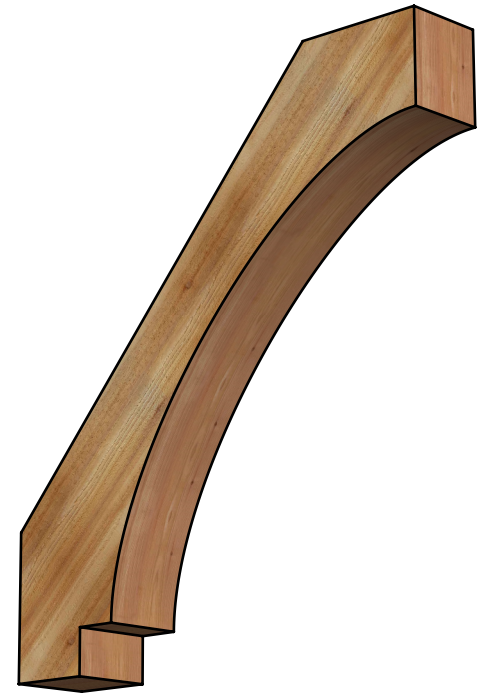

BRC06X36X40IMP00RWR

6"W X 36"D X 40"H IMPERIAL ROUGH SAWN BRACE, WESTERN RED CEDAR

SIDE

FRONT

EKENA MILLWORK
 2300 WEST MAIN ST.
 CLARKSVILLE, TX 75426
 TOLL FREE: 866-607-0453
 WWW.EKENAMILLWORK.COM

NOTES