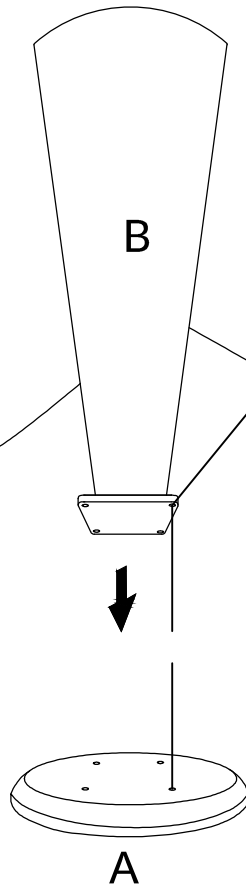

ITEM NO. ETMK1636

Weight Limitation

40 LBS

Installation:
10 minutes.

Two Person

Thank You For Choosing Our Furniture

- ▀ If you have any questions or concerns, don't hesitate to reach out to us. ▀

Contact us: +1(833)324-2464
Email: hello@hulalahome.com

Explosive view

A

B

Parts list

A x1 	B x1 	 Hardware pack
---	---	--

Hardware List

①x4+1  6x25mm	②x4+1  6x20mm	③x1  M6
--	--	--

Step 1

Lay A flat, then assemble B onto A, aligning the holes, and tighten the screws

①x4	②x4	③x1
		
6x25mm	6x20mm	M6

WARRANTY

- We strive to offer quality products, and we also try our best to satisfy every customer who orders from us with products or services as needed.
- Replacement parts can be purchased from our company if available.
- For returns, please check the return policy with the retailer or marketplace where you purchased the item.