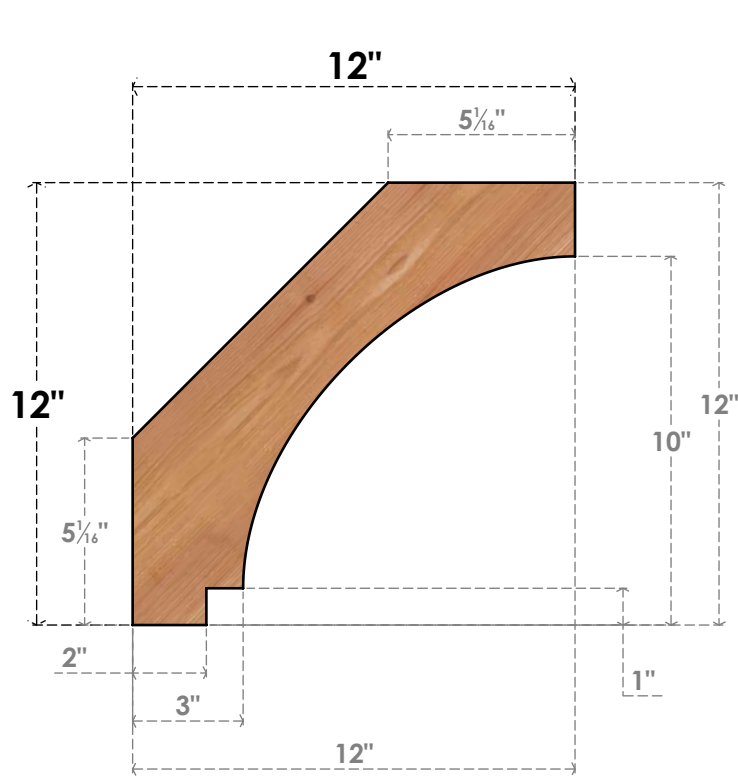

BRC04X12X12IMP00SWR

3 1/2"W X 12"D X 12"H IMPERIAL SMOOTH BRACE, WESTERN RED CEDAR

SIDE

FRONT

EKENA MILLWORK
2300 WEST MAIN ST.
CLARKSVILLE, TX 75426
TOLL FREE: 866-607-0453
WWW.EKENAMILLWORK.COM

NOTES

1. INSTALLATION TO BE COMPLETED IN ACCORDANCE WITH MANUFACTURER'S SPECIFICATIONS.
2. DRAWING MAY NOT BE TO SCALE
3. THIS DRAWING IS INTENDED FOR DESIGN AND PLANNING PURPOSES ONLY.
4. ALL INFORMATION CONTAINED HEREIN WAS CURRENT AT THE TIME OF DEVELOPMENT BUT MUST BE REVIEWED AND APPROVED BY THE PRODUCT MANUFACTURER TO BE CONSIDERED ACCURATE.
5. PRODUCTS ARE NOT KILN DRIED. THIS ITEM IS UNIQUE AND WILL CONTAIN THE NATURAL VARIATIONS THAT THE WOOD SPECIES OFFERS. THIS MAY RESULT IN VARIATIONS UP TO 1/4"