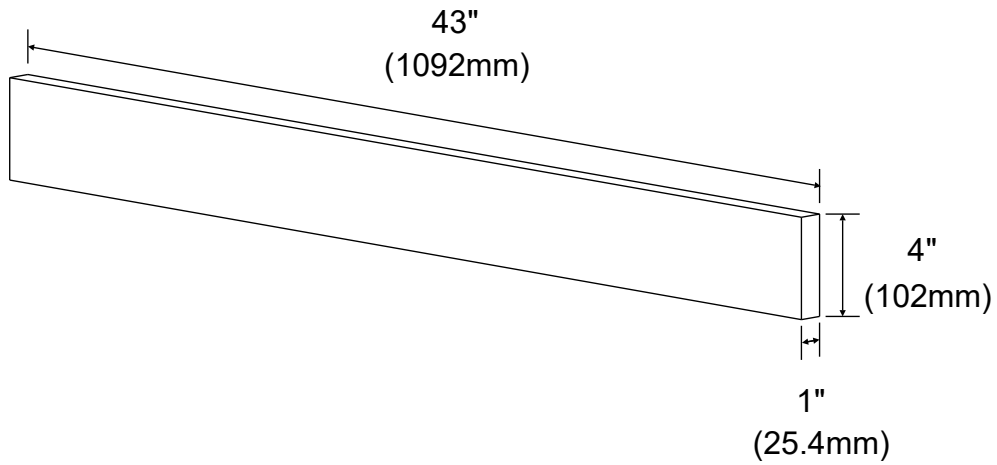

BELLATERRA HOME, LLC

Fine Hand-Crafted Wood Bathroom Vanities

Model: BACKSPLASH-QW-43

Features

1. Genuine Quartz
2. Solid 1" thickness
3. Durable and easy to clean
4. Protect walls from water damage
5. Easy to install with silicone caulking (**sold separately**)

FRONT VIEW

SIDE VIEW

NOTE: SINK STYLE, SHAPE, FAUCET HOLES, CUTOUT ON TOP, VANITY MAY VARY FROM THE PICTURE ABOVE.
INSTRUCTIONAL PURPOSE ONLY.

Professional installation is recommended.
www.bellaterra-home.com