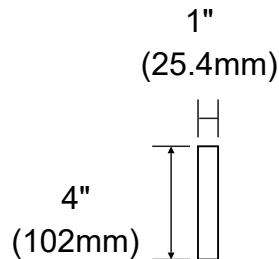

BELLATERRA HOME, LLC

Fine Hand-Crafted Wood Bathroom Vanities

Model: BACKSPLASH-QW-43

Features

1. Genuine Quartz
2. Solid 1" thickness
3. Durable and easy to clean
4. Protect walls from water damage
5. Easy to install with silicone caulking (**sold separately**)

FRONT VIEW

SIDE VIEW

NOTE: SINK STYLE, SHAPE, FAUCET HOLES, CUTOUT ON TOP, VANITY MAY VARY FROM THE PICTURE ABOVE.
INSTRUCTIONAL PURPOSE ONLY.

Professional installation is recommended.
www.bellaterra-home.com