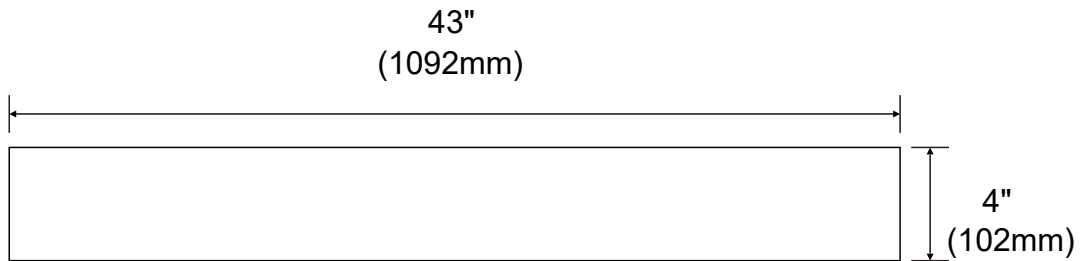

BELLATERRA HOME, LLC

Fine Hand-Crafted Wood Bathroom Vanities

Model: BACKSPLASH-QW-43

Features

1. Genuine Quartz
2. Solid 1" thickness
3. Durable and easy to clean
4. Protect walls from water damage
5. Easy to install with silicone caulking (**sold separately**)

FRONT VIEW

SIDE VIEW

NOTE: SINK STYLE, SHAPE, FAUCET HOLES, CUTOUT ON TOP, VANITY MAY VARY FROM THE PICTURE ABOVE.
INSTRUCTIONAL PURPOSE ONLY.

Professional installation is recommended.
www.bellaterra-home.com