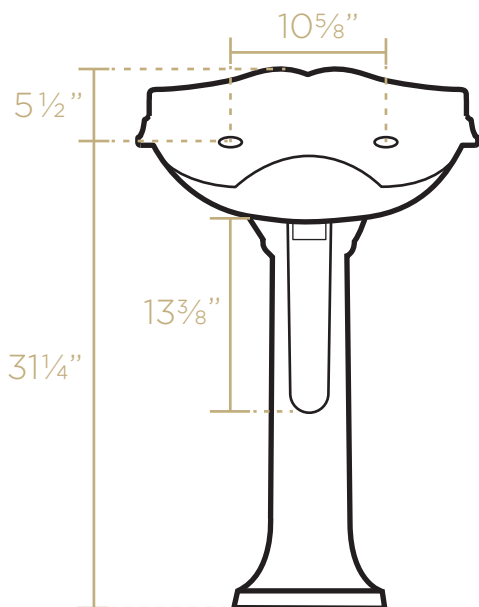

TOP

FRONT

BACK

SIDE

63 lbs.

NOTE: Available with a widespread (3H) or single-hole (1H) faucet drilling.