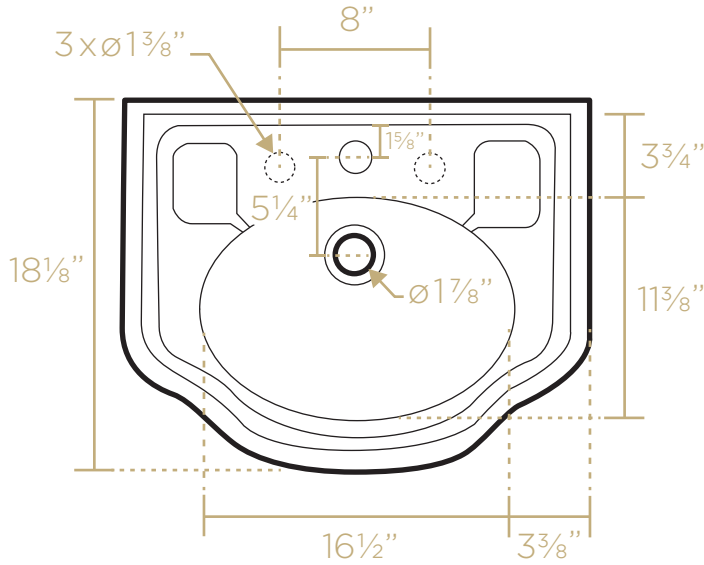

TOP

FRONT

BACK

SIDE

63 lbs.

NOTE: Available with a widespread (3H) or single-hole (1H) faucet drilling.