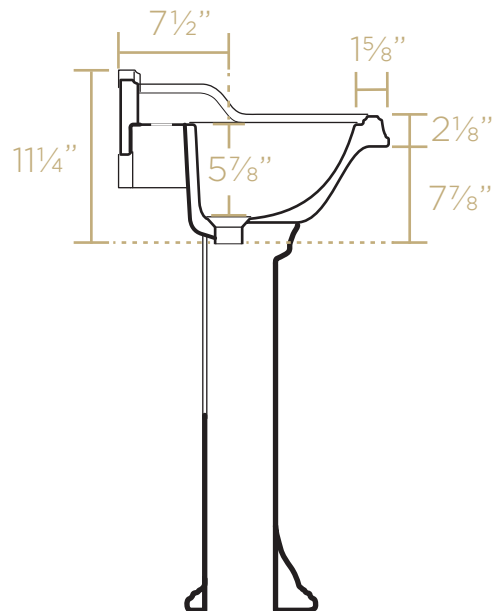

TOP

FRONT

BACK

SIDE

63 lbs.

NOTE: Available with a widespread (3H) or single-hole (1H) faucet drilling.