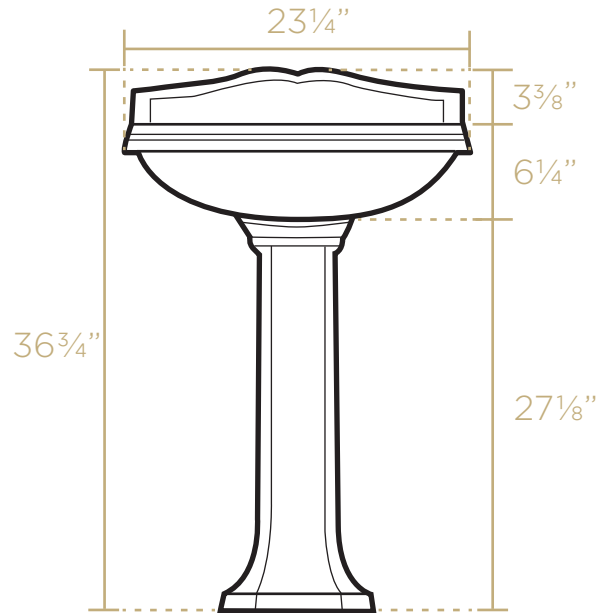

TOP

FRONT

BACK

SIDE

63 lbs.

NOTE: Available with a widespread (3H) or single-hole (1H) faucet drilling.