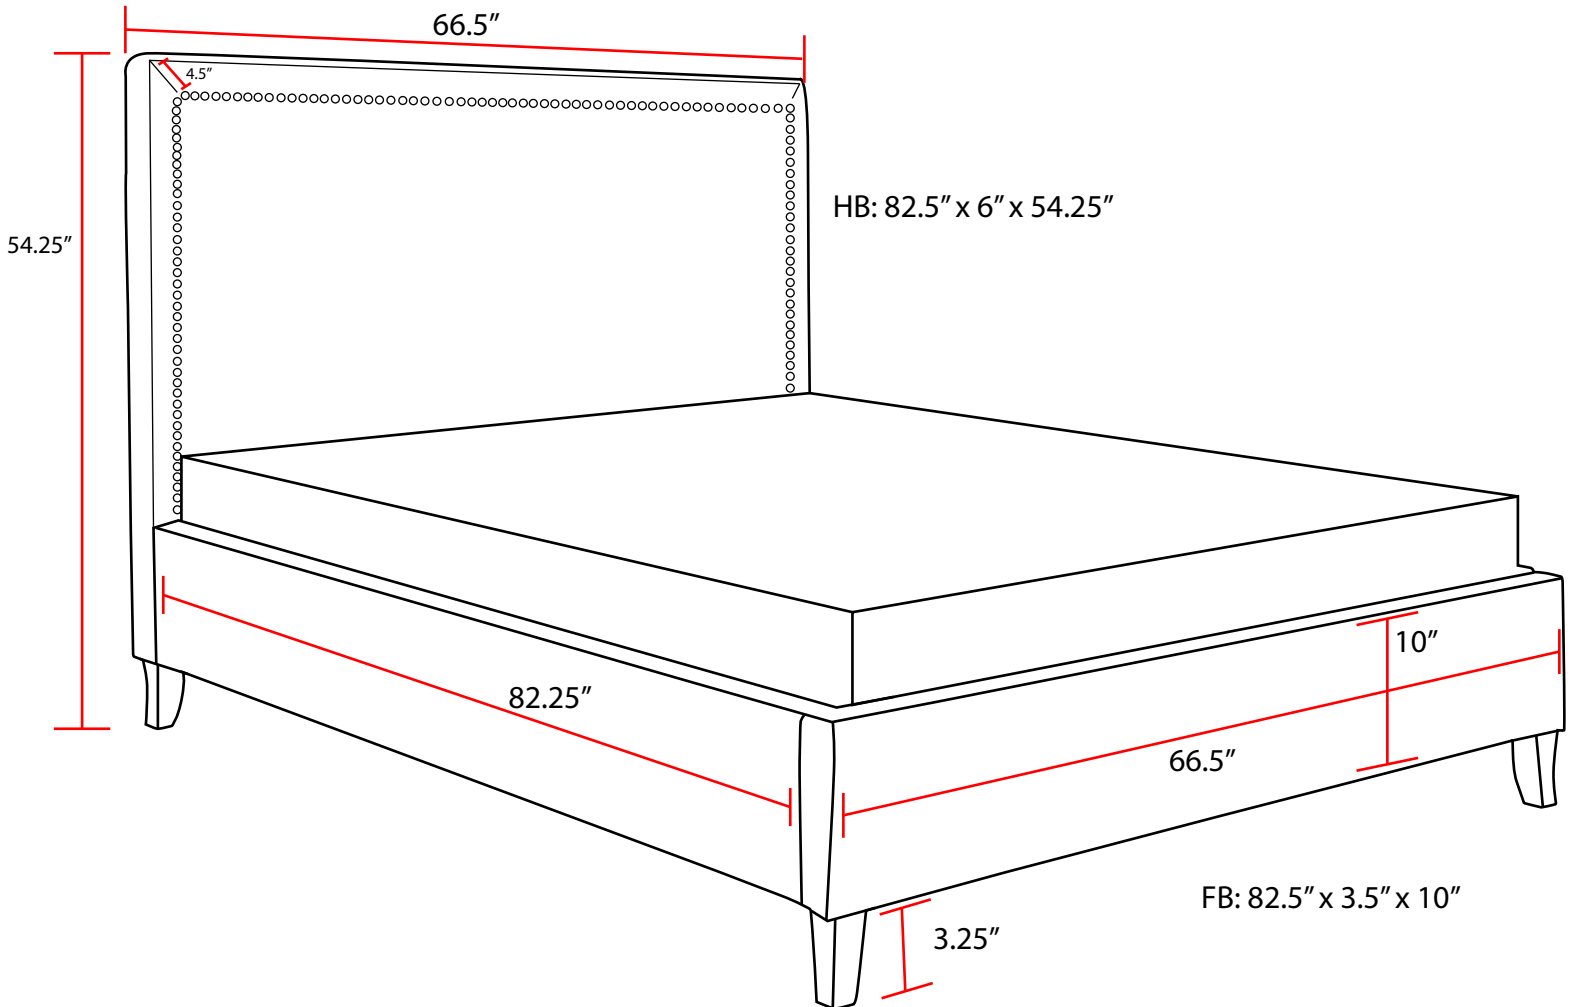

Cody **King** Bed Production 11/15/23

King Overall: 82.5" x 89" x 54.25"

BED MEASUREMENT CONVERSIONS

- Take QUEEN width and add 16 to make KING width
- Take QUEEN width and add 12 to make CAL KING width
- Rails for KING and QUEEN are identical
- CAL KING is 4" longer than KING and Queen

Slats 1" Thick
Top of slat to top of rail/fb = 6"