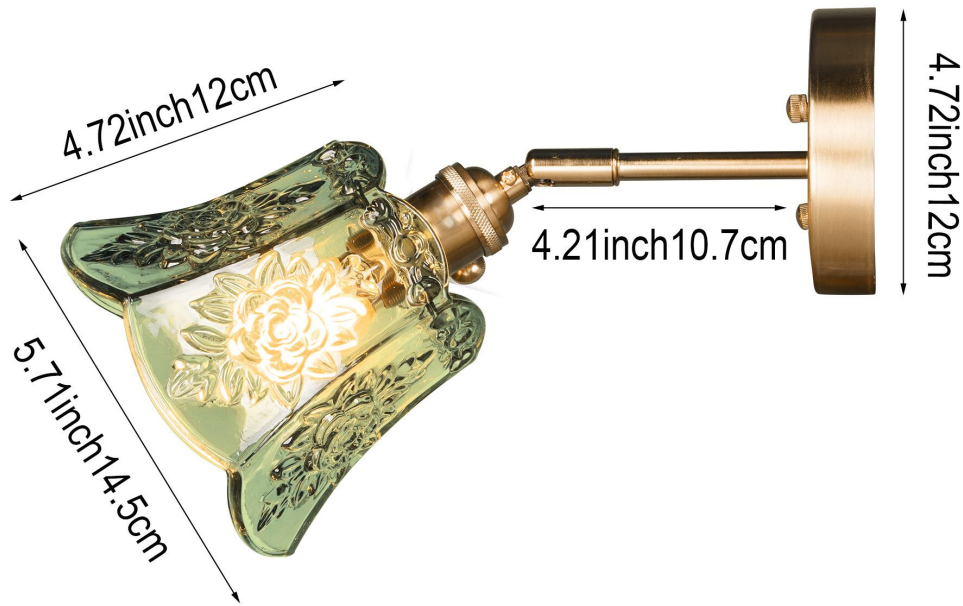

Product Dimensions

US E26 Standard Socket
Compatible with Variety of Bulbs (MAX 40W)

Bulb Included