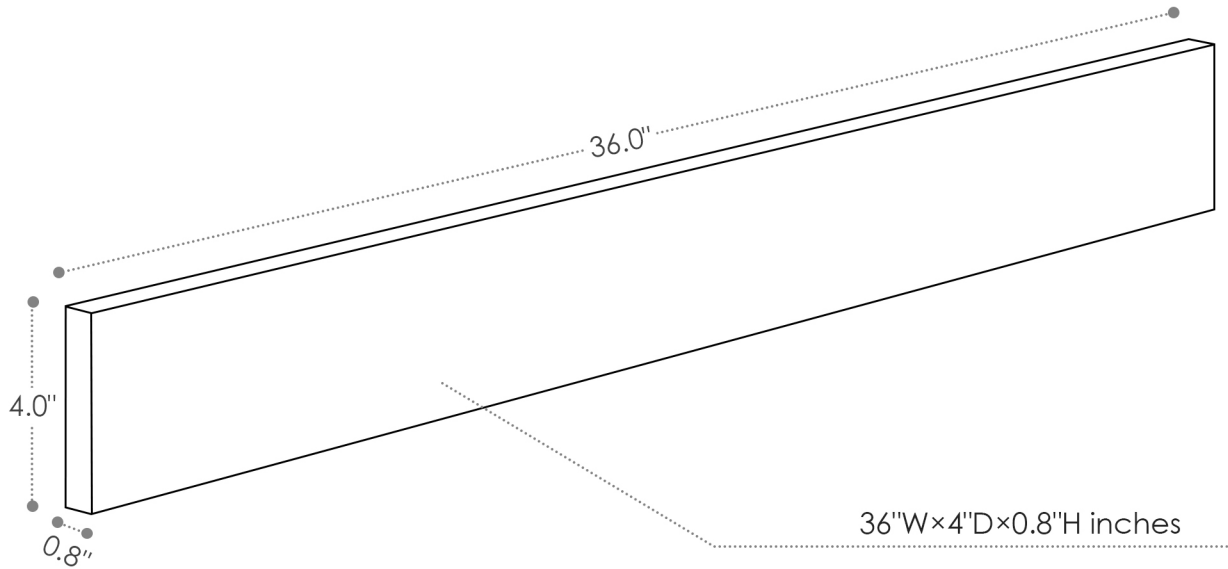

## Bathroom Vanity Top 36"W x 4"D

## INSTALLATION SPECIFICATION

Item#	V3604-BS-AW / V3604-BS-GW
Color	Aosta White / Grain White
Overall Dimension	36 in W x 4 in D x 0.8 in H
Material	Engineered stone
Installation Type	Wall-mounted
Thickness	0.8 inch
Shape	Rectangular

*All measurements are approximate. Measurements may vary +/- 1/2".*