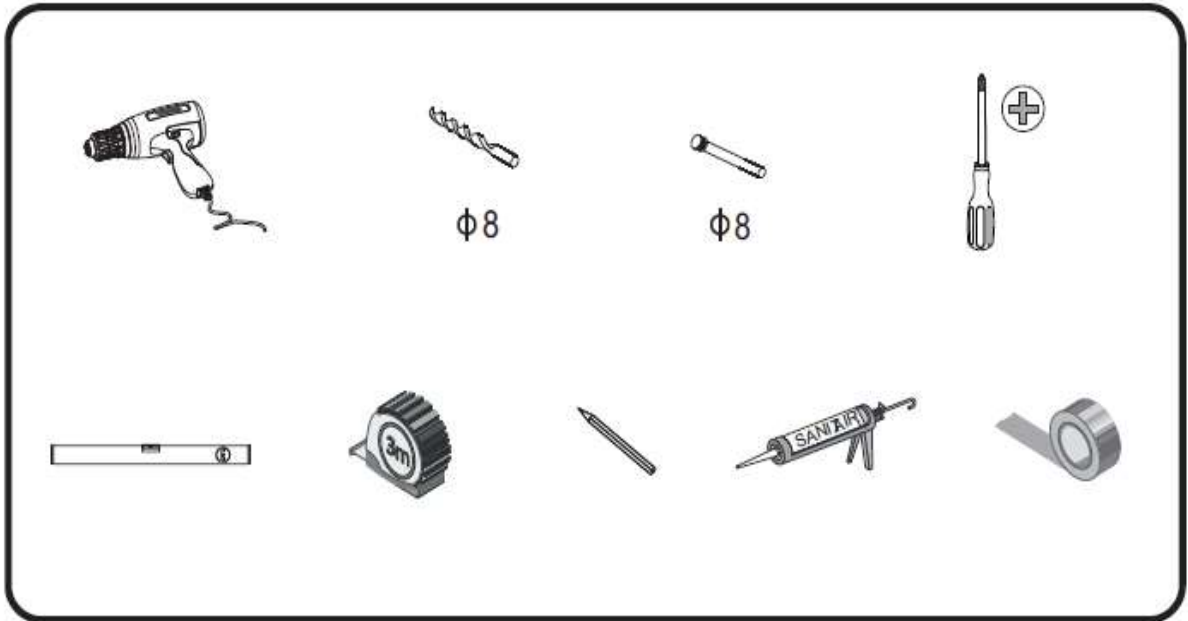

Tools List

Parts List

Cabinet

Basin

Fixed Accessories