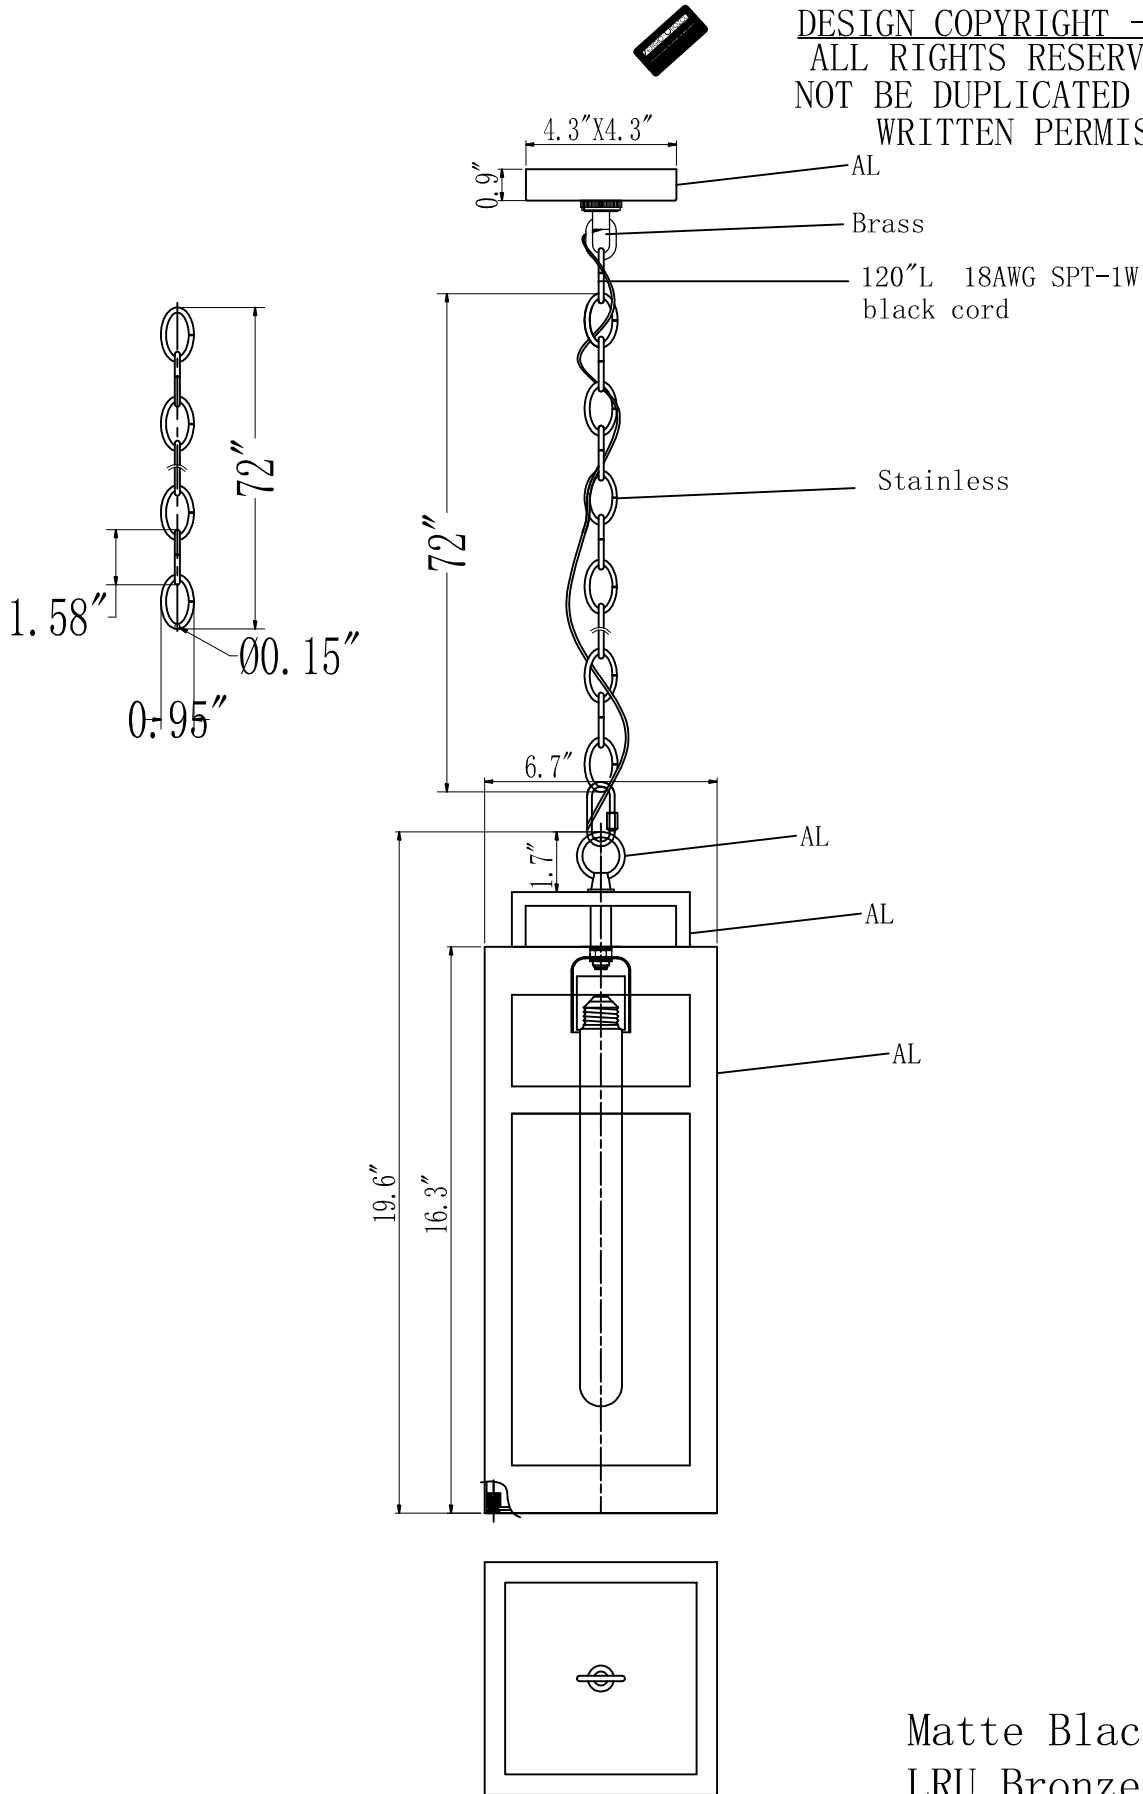

DESIGN COPYRIGHT - 08/21/2025
ALL RIGHTS RESERVED AND MAY
NOT BE DUPLICATED WITHOUT OUR
WRITTEN PERMISSION

Matte Black-LRU A24
LRU Bronze

ITEM: OD-953-1H-BK-20