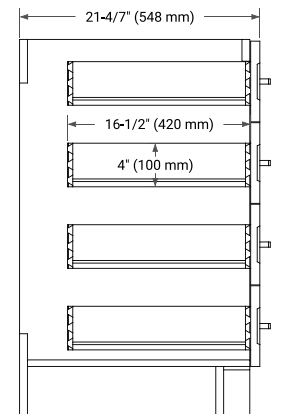

72" DOUBLE SINK BASE CABINET

BASE CABINET DIMENSIONS

72" W x 21.6" D x 34.5" H

FEATURES

- Solid wood frame & plywood panels
- Dovetail drawers and joints
- Soft closing doors & drawers

HARDWARE FINISHES*

Brushed Nickel   Satin Brass   Matte Black   Polished Chrome

Hardware comes preinstalled with the illustrated option. Other finishes are available on our online store if you prefer a different one.

AVAILABLE COLORS

White   Grey   Midnight Blue

FRONT VIEW

SIDE VIEW

PLAN VIEW