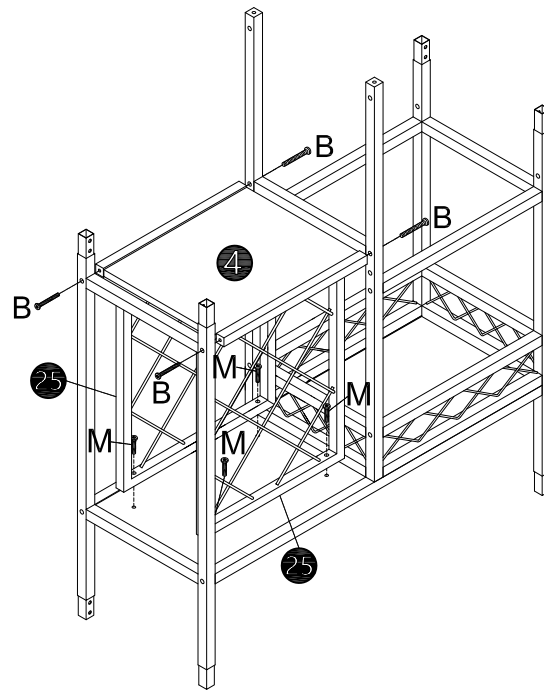

10

B	x4
M	x4

11