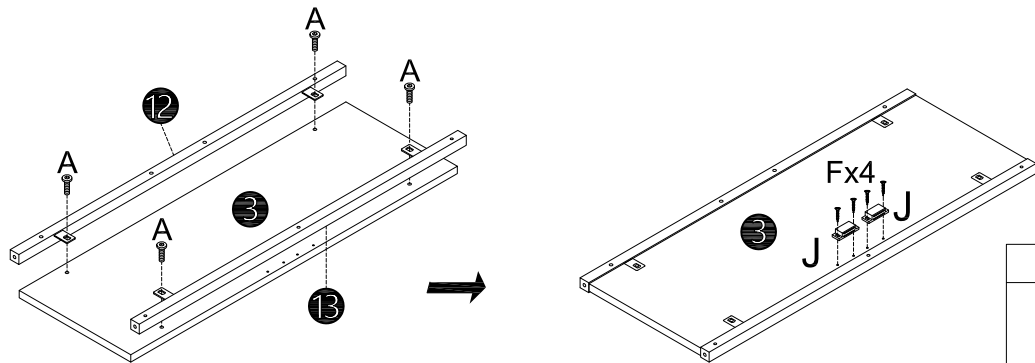

2

A	x4
F	x4
J	x2

3