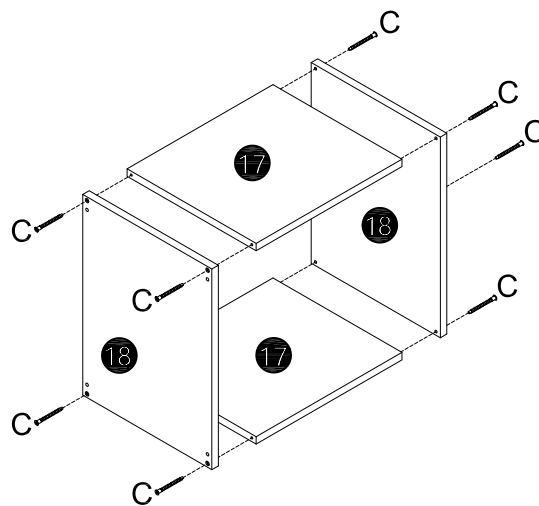

SKU:WF325110

PARTS LISTS

NO.	DESCRIPTION	SKETCH	QTY	NO.	DESCRIPTION	SKETCH	QTY
①	Layer board 1		3pcs	⑰	Decorate the upper and lower panels		2pcs
②	Layer 2		1pc	⑱	Decorative side panel		2pcs
③	Layer 3		1pc	⑲	Top left box		1pc
④	Small layer board		1pc	⑳	Right middle box		1pc
⑥	Back board		2pcs	㉓	Left and right lower frames		2pcs
⑦	Cabinet door		2pcs	㉔	Guardrail		2pcs
⑧	Top connecting rod		2pcs	㉕	Tan talus		2pcs
⑨	Middle upper front connecting rod		1pc	㉖	Short connecting rod 1		2pcs
⑩	Middle upper rear connecting rod		1pc	㉗	Middle and lower front connecting rods		1pc
⑫	Cabinet rear connecting rod (upper and lower)		2pcs	㉘	Middle and lower rear connecting rods		1pc
⑬	Cabinet front connecting rod (upper)		1pc	㉙	Upper right box		1pc
⑭	Cabinet front connecting rod (lower)		1pc	㉚	Neutral box		1pc
⑮	Short connecting rod 2		2pcs	㉛	Left middle box		1pc
⑯	Wine glass holder		1pc				

9

A	x4
	
M	x4
	

10

B	x4
	
M	x4
	

11

C	x8
	

12

M	x6
	

13

A	x4
	

14

A	x10
	

15

B	x8
	

16

A	x8
	