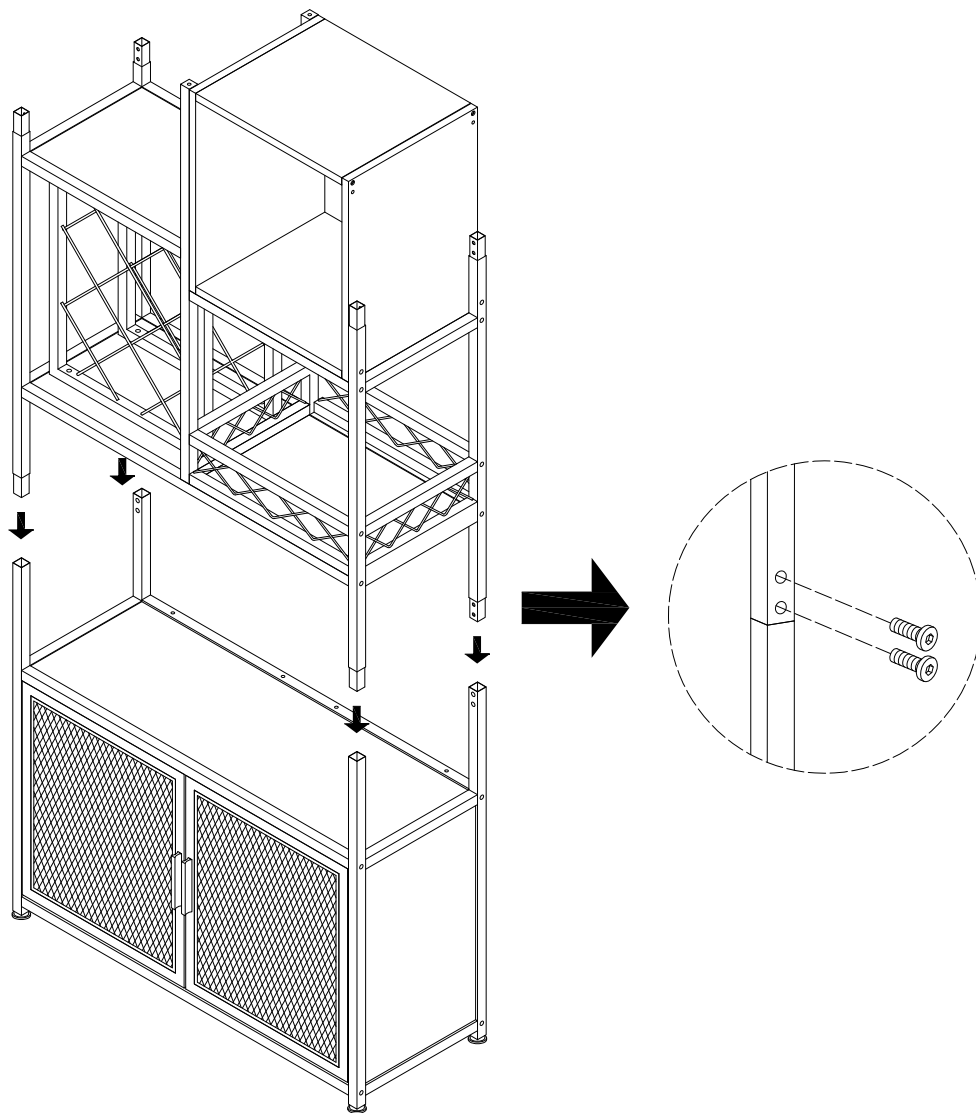

SKU:WF325110

PARTS LISTS

NO.	DESCRIPTION	SKETCH	QTY	NO.	DESCRIPTION	SKETCH	QTY
①	Layer board 1		3pcs	⑰	Decorate the upper and lower panels		2pcs
②	Layer 2		1pc	⑱	Decorative side panel		2pcs
③	Layer 3		1pc	⑲	Top left box		1pc
④	Small layer board		1pc	⑳	Right middle box		1pc
⑥	Back board		2pcs	㉓	Left and right lower frames		2pcs
⑦	Cabinet door		2pcs	㉔	Guardrail		2pcs
⑧	Top connecting rod		2pcs	㉕	Tan talus		2pcs
⑨	Middle upper front connecting rod		1pc	㉖	Short connecting rod 1		2pcs
⑩	Middle upper rear connecting rod		1pc	㉗	Middle and lower front connecting rods		1pc
⑫	Cabinet rear connecting rod (upper and lower)		2pcs	㉘	Middle and lower rear connecting rods		1pc
⑬	Cabinet front connecting rod (upper)		1pc	㉙	Upper right box		1pc
⑭	Cabinet front connecting rod (lower)		1pc	㉚	Neutral box		1pc
⑮	Short connecting rod 2		2pcs	㉛	Left middle box		1pc
⑯	Wine glass holder		1pc				

13

A	x4
	

14

A	x10
	

15

B	x8
	

16

A	x8
	