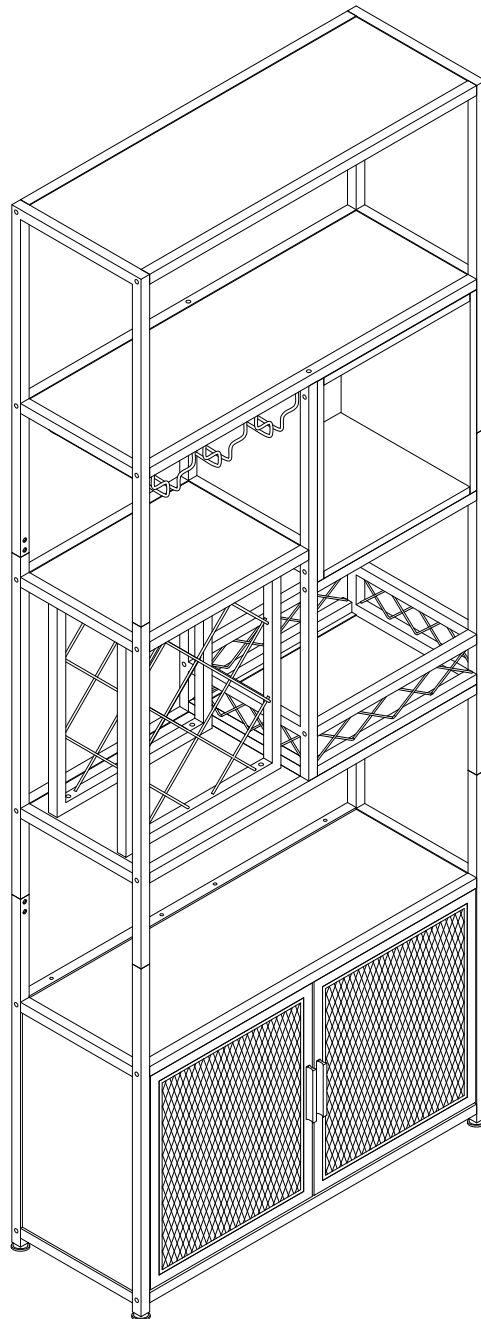

SKU:WF325110

PARTS LISTS

NO.	DESCRIPTION	SKETCH	QTY	NO.	DESCRIPTION	SKETCH	QTY
①	Layer board 1		3pcs	⑰	Decorate the upper and lower panels		2pcs
②	Layer 2		1pc	⑱	Decorative side panel		2pcs
③	Layer 3		1pc	⑲	Top left box		1pc
④	Small layer board		1pc	⑳	Right middle box		1pc
⑥	Back board		2pcs	㉓	Left and right lower frames		2pcs
⑦	Cabinet door		2pcs	㉔	Guardrail		2pcs
⑧	Top connecting rod		2pcs	㉕	Tan talus		2pcs
⑨	Middle upper front connecting rod		1pc	㉖	Short connecting rod 1		2pcs
⑩	Middle upper rear connecting rod		1pc	㉗	Middle and lower front connecting rods		1pc
⑫	Cabinet rear connecting rod (upper and lower)		2pcs	㉘	Middle and lower rear connecting rods		1pc
⑬	Cabinet front connecting rod (upper)		1pc	㉙	Upper right box		1pc
⑭	Cabinet front connecting rod (lower)		1pc	㉚	Neutral box		1pc
⑮	Short connecting rod 2		2pcs	㉛	Left middle box		1pc
⑯	Wine glass holder		1pc				

<p>A</p>  <p>M6x12 (46+4pcs)</p>	<p>B</p>  <p>M6x40 (40+4pcs)</p>	<p>C</p>  <p>Ø5x40 (16+1pc)</p>	<p>D</p>  <p>Ø8x30 (2+1pc)</p>	<p>E</p>  <p>M4x22 (4+1pc)</p>	<p>F</p>  <p>Ø3.5x15 (4+1pc)</p>
<p>G</p>  <p>(4+1pc)</p>	<p>H</p>  <p>(2pcs)</p>	<p>I</p>  <p>(4+1pc)</p>	<p>J</p>  <p>(2pcs)</p>	<p>K</p>  <p>3mm (1pc)</p>	<p>L</p>  <p>4mm (1pc)</p>
<p>M</p>  <p>M6x28 (16+1pc)</p>					