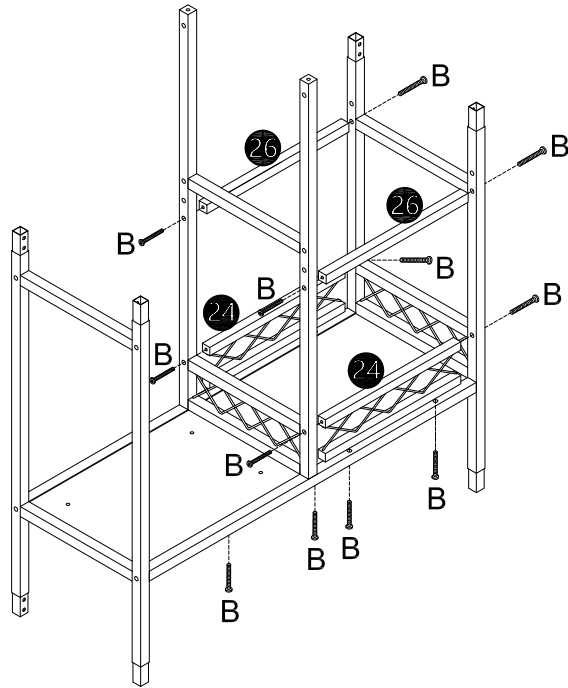

SKU:WF325110

PARTS LISTS

NO.	DESCRIPTION	SKETCH	QTY	NO.	DESCRIPTION	SKETCH	QTY
①	Layer board 1		3pcs	⑰	Decorate the upper and lower panels		2pcs
②	Layer 2		1pc	⑱	Decorative side panel		2pcs
③	Layer 3		1pc	⑲	Top left box		1pc
④	Small layer board		1pc	⑳	Right middle box		1pc
⑥	Back board		2pcs	㉓	Left and right lower frames		2pcs
⑦	Cabinet door		2pcs	㉔	Guardrail		2pcs
⑧	Top connecting rod		2pcs	㉕	Tan talus		2pcs
⑨	Middle upper front connecting rod		1pc	㉖	Short connecting rod 1		2pcs
⑩	Middle upper rear connecting rod		1pc	㉗	Middle and lower front connecting rods		1pc
⑫	Cabinet rear connecting rod (upper and lower)		2pcs	㉘	Middle and lower rear connecting rods		1pc
⑬	Cabinet front connecting rod (upper)		1pc	㉙	Upper right box		1pc
⑭	Cabinet front connecting rod (lower)		1pc	㉚	Neutral box		1pc
⑮	Short connecting rod 2		2pcs	㉛	Left middle box		1pc
⑯	Wine glass holder		1pc				

5

E	x4
	
H	x2
	

6

G	x4
	

7

A	x4
	
B	x6
	

8

B	x12
	

13

A	x4
	

14

A	x10
	

15

B	x8
	

16

A	x8
	