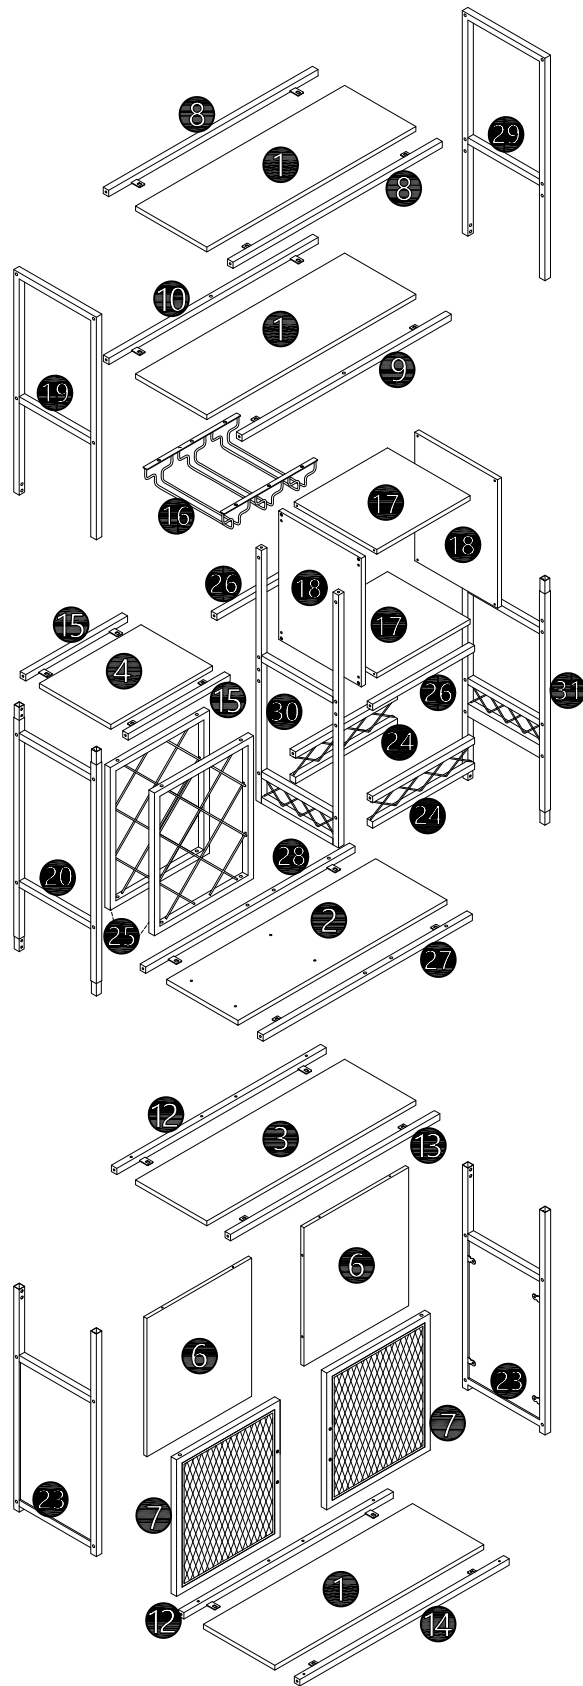

SKU:WF325110

PARTS LISTS

NO.	DESCRIPTION	SKETCH	QTY	NO.	DESCRIPTION	SKETCH	QTY
①	Layer board 1		3pcs	⑰	Decorate the upper and lower panels		2pcs
②	Layer 2		1pc	⑱	Decorative side panel		2pcs
③	Layer 3		1pc	⑲	Top left box		1pc
④	Small layer board		1pc	⑳	Right middle box		1pc
⑥	Back board		2pcs	㉓	Left and right lower frames		2pcs
⑦	Cabinet door		2pcs	㉔	Guardrail		2pcs
⑧	Top connecting rod		2pcs	㉕	Tan talus		2pcs
⑨	Middle upper front connecting rod		1pc	㉖	Short connecting rod 1		2pcs
⑩	Middle upper rear connecting rod		1pc	㉗	Middle and lower front connecting rods		1pc
⑫	Cabinet rear connecting rod (upper and lower)		2pcs	㉘	Middle and lower rear connecting rods		1pc
⑬	Cabinet front connecting rod (upper)		1pc	㉙	Upper right box		1pc
⑭	Cabinet front connecting rod (lower)		1pc	㉚	Neutral box		1pc
⑮	Short connecting rod 2		2pcs	㉛	Left middle box		1pc
⑯	Wine glass holder		1pc				

<p>A</p>  <p>M6x12 (46+4pcs)</p>	<p>B</p>  <p>M6x40 (40+4pcs)</p>	<p>C</p>  <p>Ø5x40 (16+1pc)</p>	<p>D</p>  <p>Ø8x30 (2+1pc)</p>	<p>E</p>  <p>M4x22 (4+1pc)</p>	<p>F</p>  <p>Ø3.5x15 (4+1pc)</p>
<p>G</p>  <p>(4+1pc)</p>	<p>H</p>  <p>(2pcs)</p>	<p>I</p>  <p>(4+1pc)</p>	<p>J</p>  <p>(2pcs)</p>	<p>K</p>  <p>3mm (1pc)</p>	<p>L</p>  <p>4mm (1pc)</p>
<p>M</p>  <p>M6x28 (16+1pc)</p>					

1

A	x4
	

2

A	x4
	
F	x4
	
J	x2
	

3

B	x8
	
I	x4
	

4

C	x8
	
D	x2
	

13

A	x4
	

14

A	x10
	

15

B	x8
	

16

A	x8
	