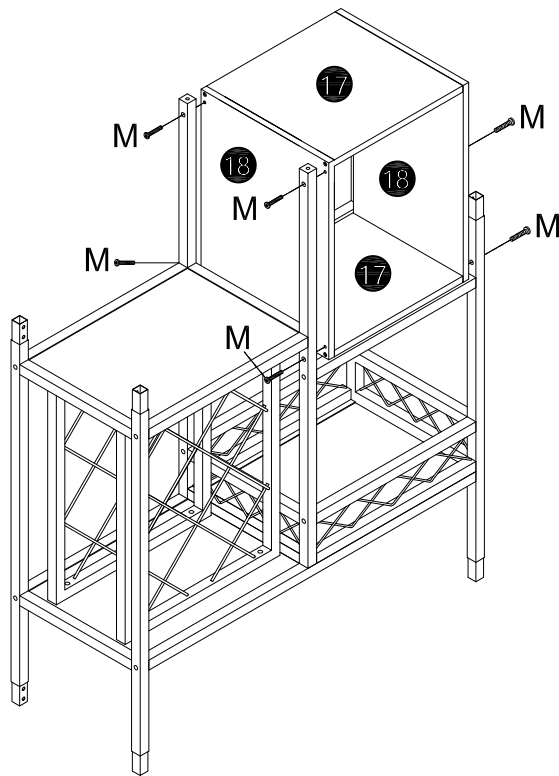

SKU:WF325110

PARTS LISTS

NO.	DESCRIPTION	SKETCH	QTY	NO.	DESCRIPTION	SKETCH	QTY
①	Layer board 1		3pcs	⑰	Decorate the upper and lower panels		2pcs
②	Layer 2		1pc	⑱	Decorative side panel		2pcs
③	Layer 3		1pc	⑲	Top left box		1pc
④	Small layer board		1pc	⑳	Right middle box		1pc
⑥	Back board		2pcs	㉓	Left and right lower frames		2pcs
⑦	Cabinet door		2pcs	㉔	Guardrail		2pcs
⑧	Top connecting rod		2pcs	㉕	Tan talus		2pcs
⑨	Middle upper front connecting rod		1pc	㉖	Short connecting rod 1		2pcs
⑩	Middle upper rear connecting rod		1pc	㉗	Middle and lower front connecting rods		1pc
⑫	Cabinet rear connecting rod (upper and lower)		2pcs	㉘	Middle and lower rear connecting rods		1pc
⑬	Cabinet front connecting rod (upper)		1pc	㉙	Upper right box		1pc
⑭	Cabinet front connecting rod (lower)		1pc	㉚	Neutral box		1pc
⑮	Short connecting rod 2		2pcs	㉛	Left middle box		1pc
⑯	Wine glass holder		1pc				

9

A	x4
	
M	x4
	

10

B	x4
	
M	x4
	

11

C	x8
	

12

M	x6
	

13

A	x4
	

14

A	x10
	

15

B	x8
	

16

A	x8
	