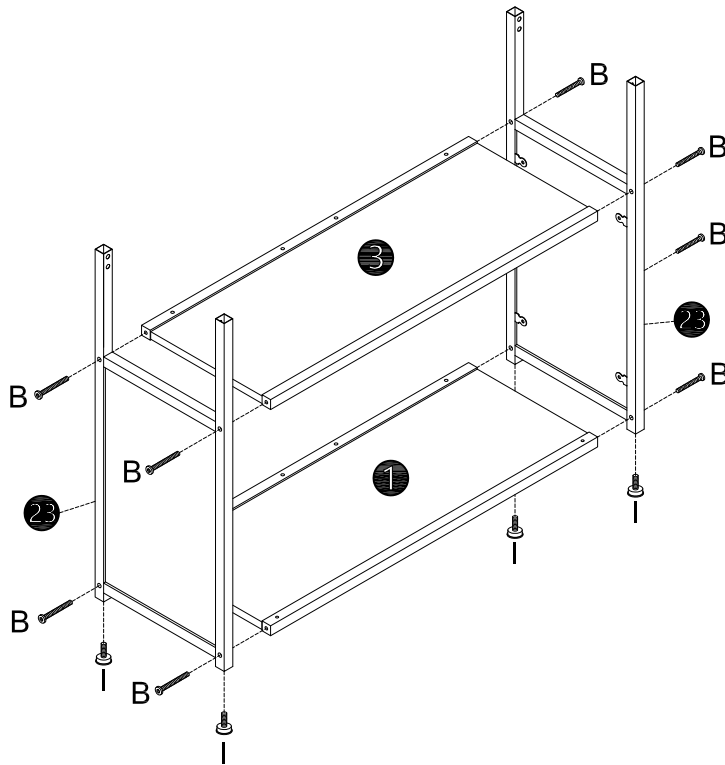

SKU:WF325110

PARTS LISTS

NO.	DESCRIPTION	SKETCH	QTY	NO.	DESCRIPTION	SKETCH	QTY
①	Layer board 1		3pcs	⑰	Decorate the upper and lower panels		2pcs
②	Layer 2		1pc	⑱	Decorative side panel		2pcs
③	Layer 3		1pc	⑲	Top left box		1pc
④	Small layer board		1pc	⑳	Right middle box		1pc
⑥	Back board		2pcs	㉓	Left and right lower frames		2pcs
⑦	Cabinet door		2pcs	㉔	Guardrail		2pcs
⑧	Top connecting rod		2pcs	㉕	Tan talus		2pcs
⑨	Middle upper front connecting rod		1pc	㉖	Short connecting rod 1		2pcs
⑩	Middle upper rear connecting rod		1pc	㉗	Middle and lower front connecting rods		1pc
⑫	Cabinet rear connecting rod (upper and lower)		2pcs	㉘	Middle and lower rear connecting rods		1pc
⑬	Cabinet front connecting rod (upper)		1pc	㉙	Upper right box		1pc
⑭	Cabinet front connecting rod (lower)		1pc	㉚	Neutral box		1pc
⑮	Short connecting rod 2		2pcs	㉛	Left middle box		1pc
⑯	Wine glass holder		1pc				

1

A	x4
	

2

A	x4
	
F	x4
	
J	x2
	

3

B	x8
	
I	x4
	

4

C	x8
	
D	x2
	