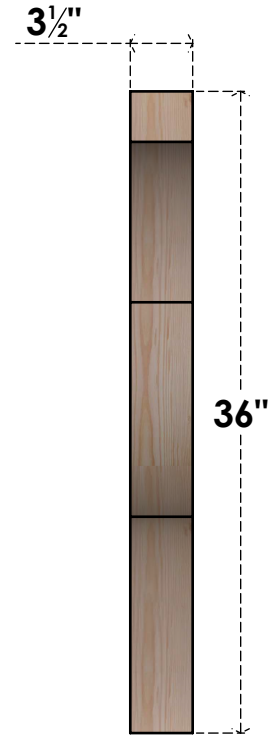

BRC04X32X36FST00SDF

3 1/2"W X 32"D X 36"H FUNSTON SMOOTH BRACE, DOUGLAS FIR

SIDE

FRONT

EKENA MILLWORK
 2300 WEST MAIN ST.
 CLARKSVILLE, TX 75426
 TOLL FREE: 866-607-0453
 WWW.EKENAMILLWORK.COM

NOTES

1. INSTALLATION TO BE COMPLETED IN ACCORDANCE WITH MANUFACTURER'S SPECIFICATIONS.
2. DRAWING MAY NOT BE TO SCALE
3. THIS DRAWING IS INTENDED FOR DESIGN AND PLANNING PURPOSES ONLY.
4. ALL INFORMATION CONTAINED HEREIN WAS CURRENT AT THE TIME OF DEVELOPMENT BUT MUST BE REVIEWED AND APPROVED BY THE PRODUCT MANUFACTURER TO BE CONSIDERED ACCURATE.
5. PRODUCTS ARE NOT KILN DRIED. THIS ITEM IS UNIQUE AND WILL CONTAIN THE NATURAL VARIATIONS THAT THE WOOD SPECIES OFFERS. THIS MAY RESULT IN VARIATIONS UP TO 1/4"