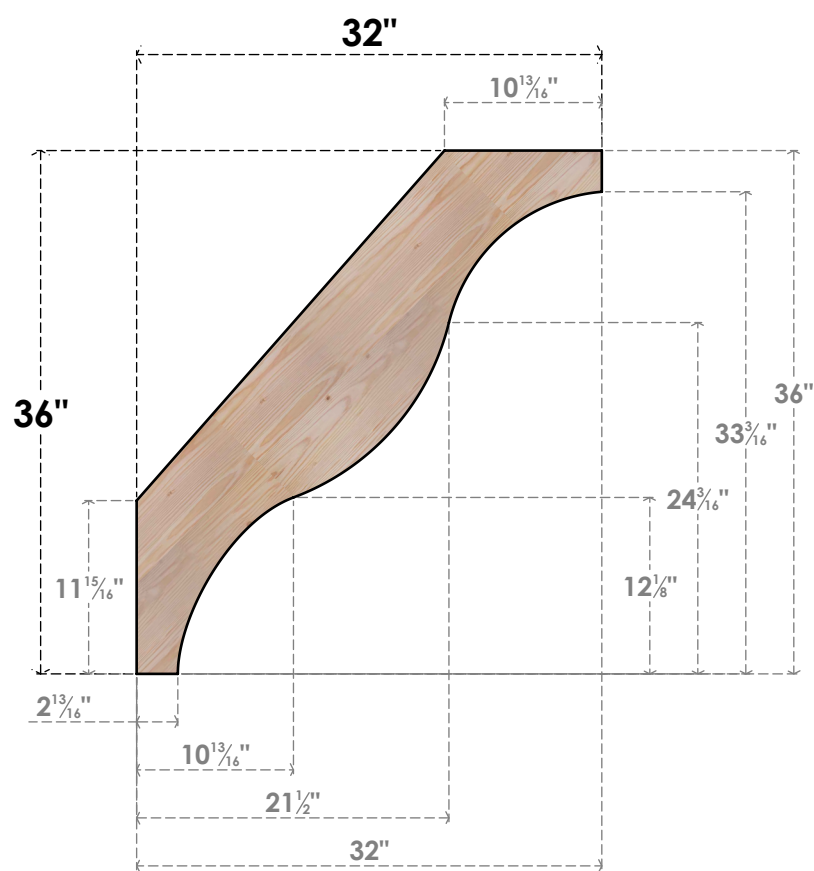

BRC04X32X36FST00SDF

3 1/2"W X 32"D X 36"H FUNSTON SMOOTH BRACE, DOUGLAS FIR

SIDE

FRONT

EKENA MILLWORK
 2300 WEST MAIN ST.
 CLARKSVILLE, TX 75426
 TOLL FREE: 866-607-0453
 WWW.EKENAMILLWORK.COM

NOTES

1. INSTALLATION TO BE COMPLETED IN ACCORDANCE WITH MANUFACTURER'S SPECIFICATIONS.
2. DRAWING MAY NOT BE TO SCALE
3. THIS DRAWING IS INTENDED FOR DESIGN AND PLANNING PURPOSES ONLY.
4. ALL INFORMATION CONTAINED HEREIN WAS CURRENT AT THE TIME OF DEVELOPMENT BUT MUST BE REVIEWED AND APPROVED BY THE PRODUCT MANUFACTURER TO BE CONSIDERED ACCURATE.
5. PRODUCTS ARE NOT KILN DRIED. THIS ITEM IS UNIQUE AND WILL CONTAIN THE NATURAL VARIATIONS THAT THE WOOD SPECIES OFFERS. THIS MAY RESULT IN VARIATIONS UP TO 1/4"