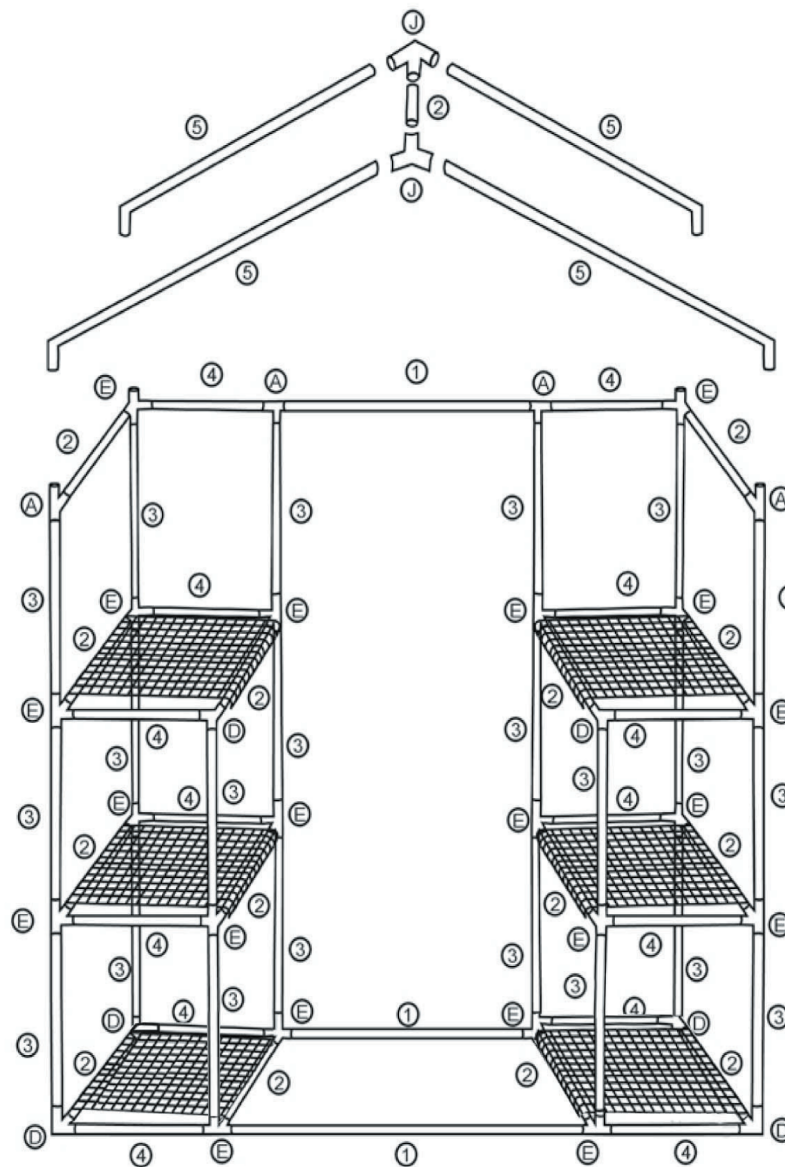

OGROW DELUXE WALK-IN 3 TIER 6 SHELF PORTABLE GREENHOUSE

Model # OG6834-S

IMPORTANT

Please check contents before attempting to construct greenhouse

ARRANGE PARTS INTO GROUPS AS LISTED IN YOUR PACK CONTENTS
UNFOLD COVER AND PUT TO ONE SIDE

STEP 1 Parts:

4XD 4XE 4X2 4X4 2X1 2XB 8X3

Assemble the base with the above parts. Once base is assembled build upwards using the parts listed in Step 2.

STEP 2 Parts:

8XE 4X2 4X4 2XB 8X3

This forms the next level. Once complete build the next level with parts listed Step-3

STEP 3 Parts:

6XE 2XD 4X2 4X4 6X3 2XB

This forms the next level. Once completed build the next level with parts listed Step-4

STEP 4 Parts:

4XA 2XE 2X2 2X4 1X1

This forms the next level. Once completed build the next level with parts listed Step 5.

STEP 5 Parts:

4X5 2XJ 1X2

This forms the next level. Once completed, place the cover (C) over the frame and attach.

Package Contents

Number	Picture	Qty	Number	Picture	Qty
1	 30 in	3	J		2
2	 26 in	15	D		6
3	 15 in	22	E		20
4	 11 in	14	B		6
5	 39 in	4			
A		4	C		1