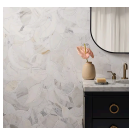

PRODUCT GALLERY