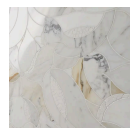

PRODUCT GALLERY