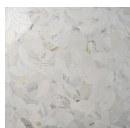

PRODUCT GALLERY