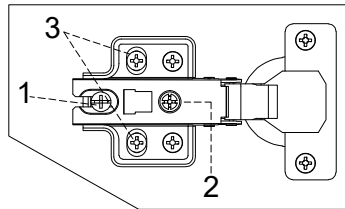

STEP 20

- ⑤  2pcs  
⑦  4pcs  
Ø6x33mm  
⑪  4pcs  
Ø4x12mm

## STEP 21

⑧  4pcs  
Ø15x9mm

## STEP 22

⑪  8pcs  
Ø4x12mm

Three-way adjustable hinge for perfectly aligned doors

1. TO ADJUST DOOR FORWARD OR BACKWARD.
2. TO ADJUST DOOR TO RIGHT OR TO LEFT.
3. TO ADJUST DOOR UP OR DOWN.