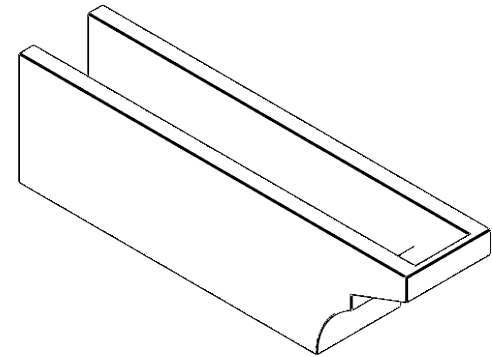

# ITEM NUMBER: RFTURO060X08000X28000X008MON00RCPR

6"W X 8"H X 28"L TIMBERTHANE ROUGH CEDAR MONTEREY FAUX WOOD OPEN RAFTER TAIL, 8" L END, PRIMED TAN  
**28"**

**SIDE PROFILE**

**ISOMETRIC**

**FRONT PROFILE**

GENERATED DATE : 03/02/2023

EKENA MILLWORK  
2300 WEST MAIN ST.  
CLARKSVILLE, TX 75426  
TOLL FREE: 866-607-0453  
WWW.EKENAMILLWORK.COM

**NOTES**

1. INSTALLATION TO BE COMPLETED IN ACCORDANCE WITH MANUFACTURER'S SPECIFICATIONS.
2. DRAWING MAY NOT BE TO SCALE
3. THIS DRAWING IS INTENDED FOR DESIGN AND PLANNING PURPOSES ONLY.
4. ALL INFORMATION CONTAINED HEREIN WAS CURRENT AT THE TIME OF DEVELOPMENT BUT MUST BE REVIEWED AND APPROVED BY THE PRODUCT MANUFACTURER TO BE CONSIDERED ACCURATE.
5. TIMBERTHANE ARCHITECTURAL PRODUCTS ARE MADE FROM HIGH DENSITY URETHANE AND COME FACTORY PRIMED