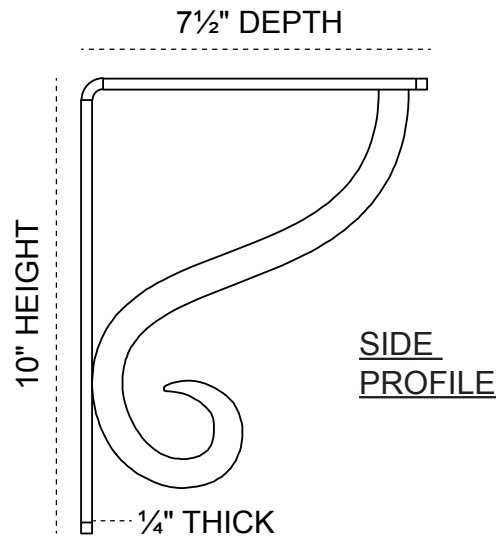

2-INCH W X 7½-INCH D X 10-INCH H ASHFORD TRIPLE BRACE BRACKET

HEAVY-DUTY ¼" THICK

AVAILABLE IN:
POWDER COATED BLACK

BKTM02X07X10TAS

P:866.607.0453 | F: 866.591.3143
2300 W. Main St. | Clarksville, TX 75426
sales@ekenamillwork.com | www.ekenamillwork.com