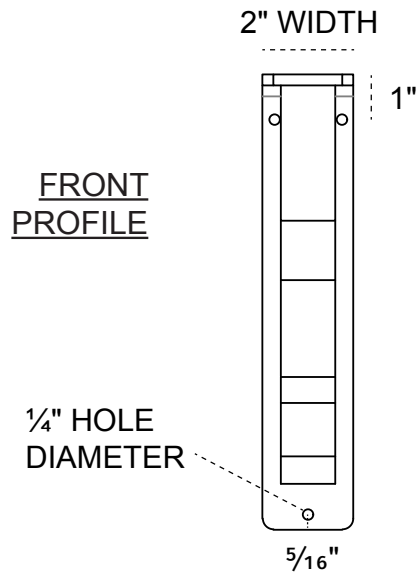

2-INCH W X 7½-INCH D X 10-INCH H ASHFORD TRIPLE BRACE BRACKET

HEAVY-DUTY ¼" THICK

AVAILABLE IN:
POWDER COATED BLACK

BKTM02X07X10TAS

P:866.607.0453 | F: 866.591.3143
2300 W. Main St. | Clarksville, TX 75426
sales@ekenamillwork.com | www.ekenamillwork.com