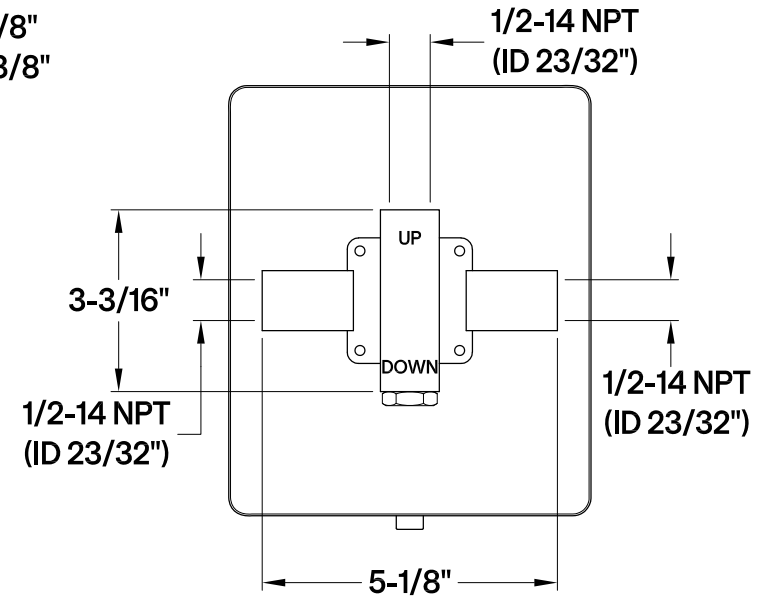

KB6340,1,2,3,6,7,8DLE

Single Handle Pressure Balanced Tub & Shower Faucet, Valve Trim Only

Bracket