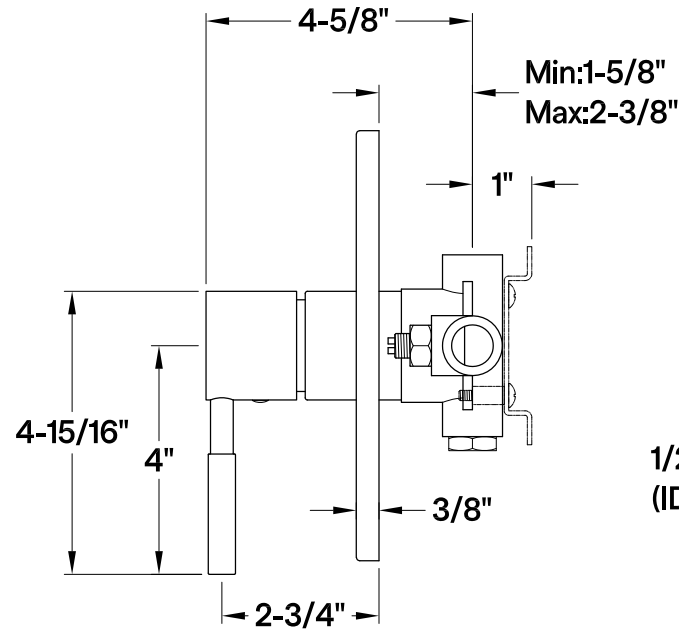

KB6340,1,2,3,6,7,8DLE

Single Handle Pressure Balanced Tub & Shower Faucet, Valve Trim Only

Bracket