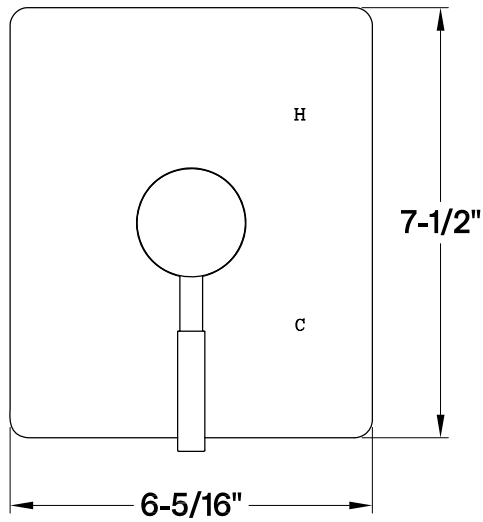

KB6340,1,2,3,6,7,8DLE

Single Handle Pressure Balanced Tub & Shower Faucet, Valve Trim Only

Bracket