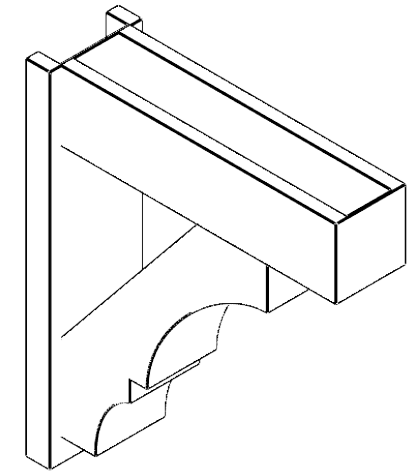

ITEM NUMBER: OUTUROC060X080X26000X30000X060X020X060BOA44RCPR

6"W TOP X 8"W BACK X 26"D X 30"H X 6"T TOP X 2"T BACK TIMBERTHANE ROUGH CEDAR BALBOA FAUX WOOD OPEN OUTLOOKER, BLOCK TOP AND BACK, 6"W CLOSED BRACE, PRIMED TAN

SIDE PROFILE

FRONT PROFILE

ISOMETRIC

GENERATED DATE : 07/05/2023

EKENA MILLWORK
2300 WEST MAIN ST.
CLARKSVILLE, TX 75426
TOLL FREE: 866-607-0453
WWW.EKENAMILLWORK.COM

NOTES

1. INSTALLATION TO BE COMPLETED IN ACCORDANCE WITH MANUFACTURER'S SPECIFICATIONS.
2. DRAWING MAY NOT BE TO SCALE
3. THIS DRAWING IS INTENDED FOR DESIGN AND PLANNING PURPOSES ONLY.
4. ALL INFORMATION CONTAINED HEREIN WAS CURRENT AT THE TIME OF DEVELOPMENT BUT MUST BE REVIEWED AND APPROVED BY THE PRODUCT MANUFACTURER TO BE CONSIDERED ACCURATE.
5. TIMBERTHANE ARCHITECTURAL PRODUCTS ARE MADE FROM HIGH DENSITY URETHANE AND COME FACTORY PRIMED