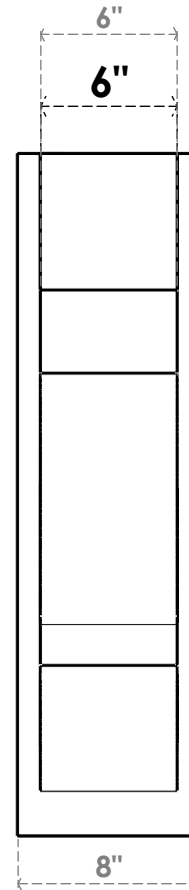

ITEM NUMBER: OUTUROC060X080X26000X30000X060X020X060BOA44RCPR

6"W TOP X 8"W BACK X 26"D X 30"H X 6"T TOP X 2"T BACK TIMBERTHANE ROUGH CEDAR BALBOA FAUX WOOD OPEN OUTLOOKER, BLOCK TOP AND BACK, 6"W CLOSED BRACE, PRIMED TAN

SIDE PROFILE

FRONT PROFILE

ISOMETRIC

GENERATED DATE : 07/05/2023

EKENA MILLWORK
2300 WEST MAIN ST.
CLARKSVILLE, TX 75426
TOLL FREE: 866-607-0453
WWW.EKENAMILLWORK.COM

NOTES

1. INSTALLATION TO BE COMPLETED IN ACCORDANCE WITH MANUFACTURER'S SPECIFICATIONS.
2. DRAWING MAY NOT BE TO SCALE
3. THIS DRAWING IS INTENDED FOR DESIGN AND PLANNING PURPOSES ONLY.
4. ALL INFORMATION CONTAINED HEREIN WAS CURRENT AT THE TIME OF DEVELOPMENT BUT MUST BE REVIEWED AND APPROVED BY THE PRODUCT MANUFACTURER TO BE CONSIDERED ACCURATE.
5. TIMBERTHANE ARCHITECTURAL PRODUCTS ARE MADE FROM HIGH DENSITY URETHANE AND COME FACTORY PRIMED