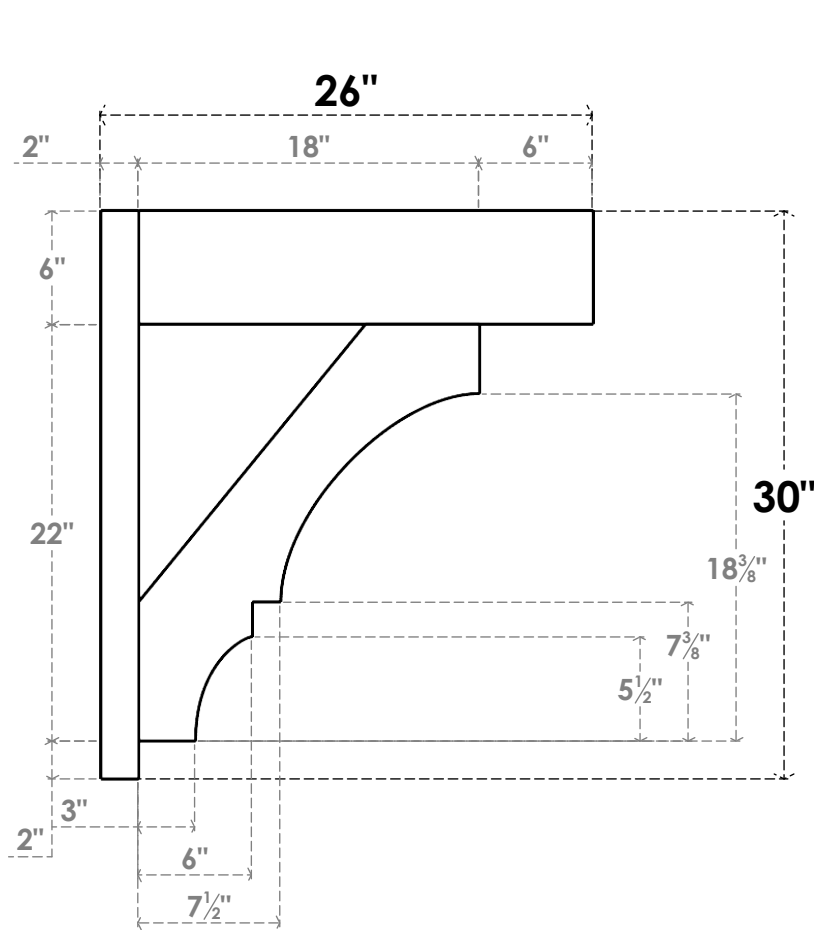

ITEM NUMBER: OUTUROC060X080X26000X30000X060X020X060BOA44RCPR

6"W TOP X 8"W BACK X 26"D X 30"H X 6"T TOP X 2"T BACK TIMBERTHANE ROUGH CEDAR BALBOA FAUX WOOD OPEN OUTLOOKER, BLOCK TOP AND BACK, 6"W CLOSED BRACE, PRIMED TAN

SIDE PROFILE

FRONT PROFILE

ISOMETRIC

GENERATED DATE : 07/05/2023

EKENA MILLWORK
2300 WEST MAIN ST.
CLARKSVILLE, TX 75426
TOLL FREE: 866-607-0453
WWW.EKENAMILLWORK.COM

NOTES

1. INSTALLATION TO BE COMPLETED IN ACCORDANCE WITH MANUFACTURER'S SPECIFICATIONS.
2. DRAWING MAY NOT BE TO SCALE
3. THIS DRAWING IS INTENDED FOR DESIGN AND PLANNING PURPOSES ONLY.
4. ALL INFORMATION CONTAINED HEREIN WAS CURRENT AT THE TIME OF DEVELOPMENT BUT MUST BE REVIEWED AND APPROVED BY THE PRODUCT MANUFACTURER TO BE CONSIDERED ACCURATE.
5. TIMBERTHANE ARCHITECTURAL PRODUCTS ARE MADE FROM HIGH DENSITY URETHANE AND COME FACTORY PRIMED