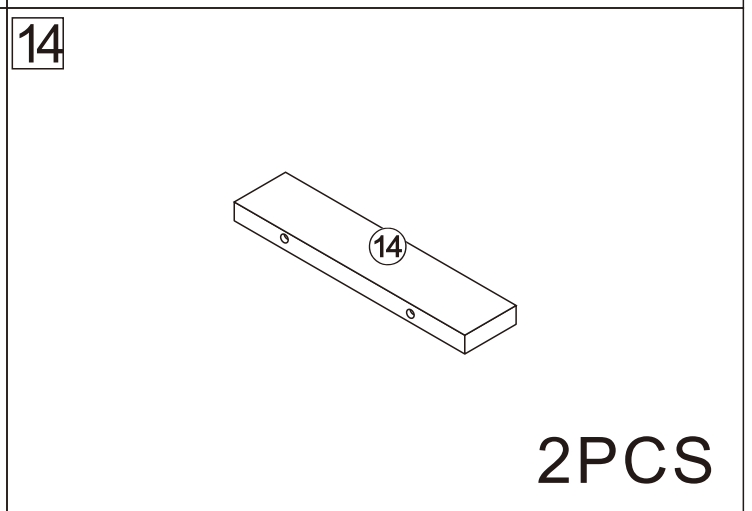

TV stand

2 Persons

L1800/2600*W400*H350

Installation Instructions

Notes: Don't tighten screws completely at first, just in case parts were assembled wrongly and need disassemble. Tighten screws at last when all parts are put together.

Disassembly and installation of accessories

A 76PCS  15*10mm	B 76PCS  6*28mm	C 16PCS  3.5*14mm	D 4PCS  Three-section Rail	E 8PCS  3.5*40mm	F 18PCS  φ 15mm	G 4PCS 	 Tools Recommended
H 4PCS 	I 4PCS  6*25mm						

A	8PCS
	
15*10mm	

9

Ax4X2

Ax4

Ix4

A	8PCS
	
15*10mm	

I	4PCS
	
6*25mm	

10