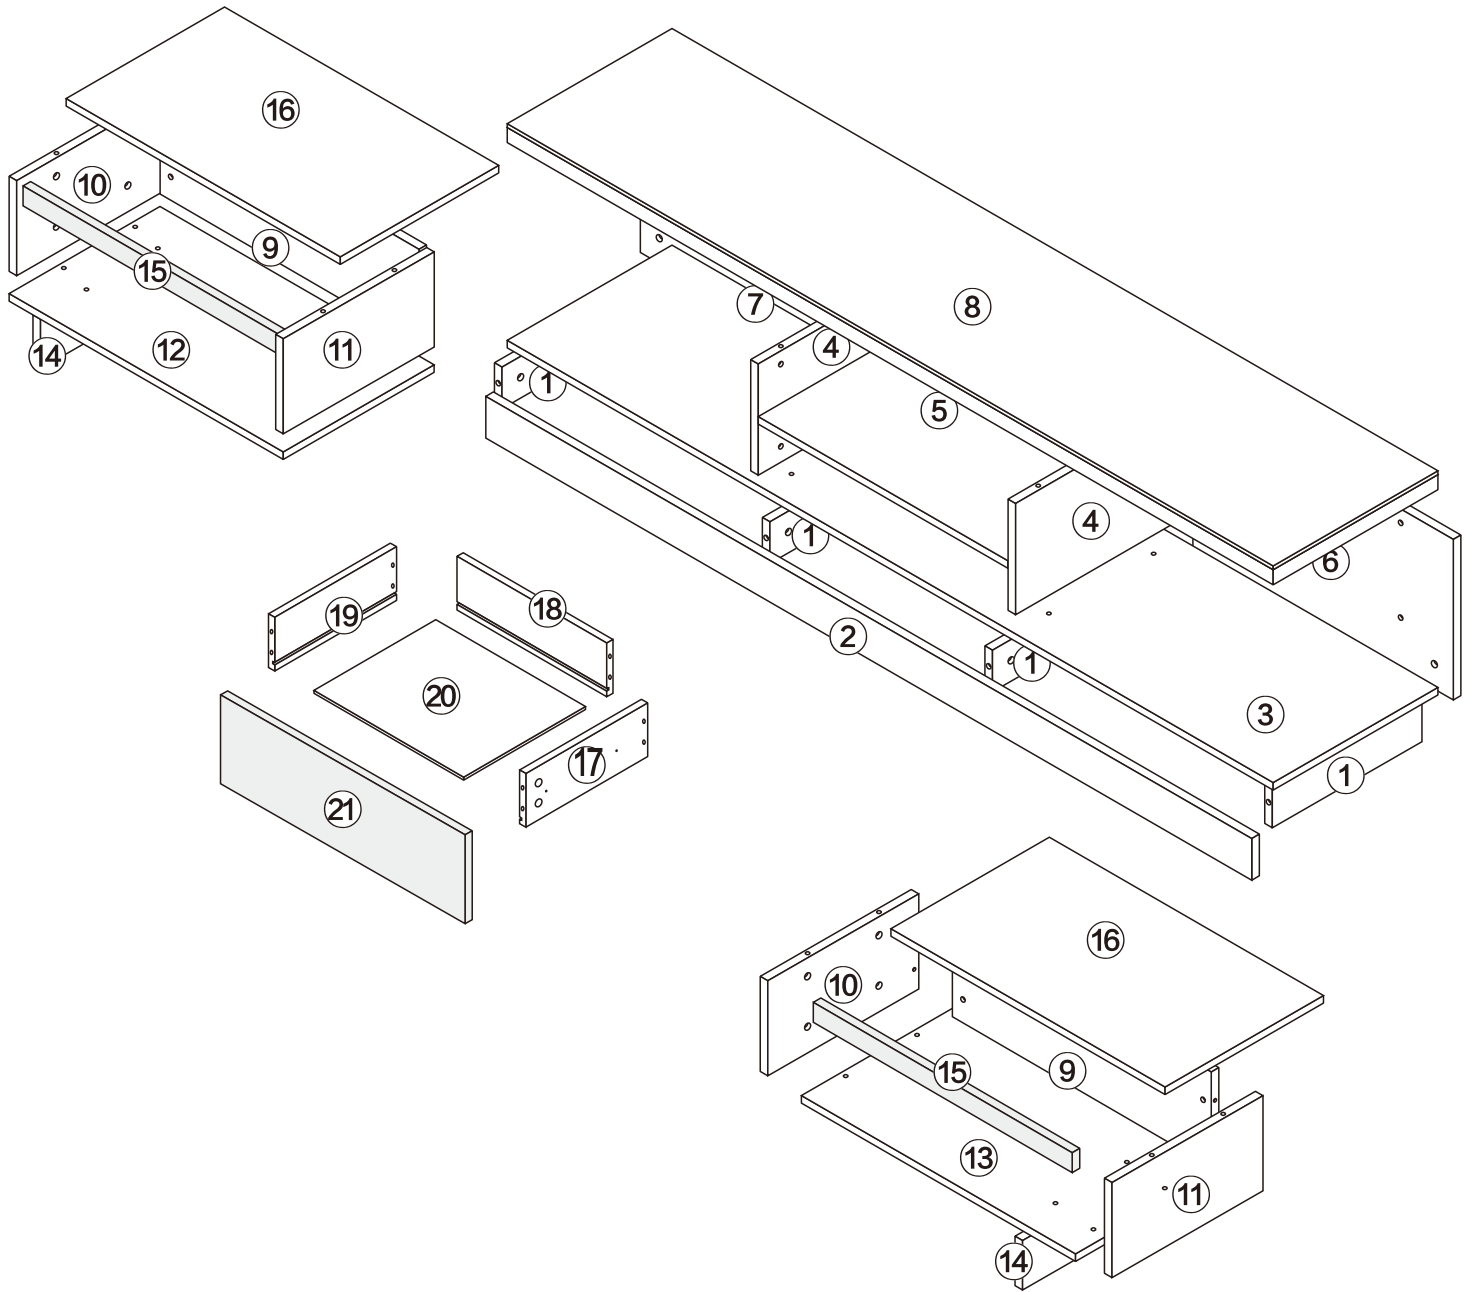

TV stand

2 Persons

L1800/2600*W400*H350

Installation Instructions

Notes: Don't tighten screws completely at first, just in case parts were assembled wrongly and need disassemble. Tighten screws at last when all parts are put together.

Disassembly and installation of accessories

A 76PCS  15*10mm	B 76PCS  6*28mm	C 16PCS  3.5*14mm	D 4PCS  Three-section Rail	E 8PCS  3.5*40mm	F 18PCS  φ 15mm	G 4PCS 	 Tools Recommended
H 4PCS 	I 4PCS  6*25mm						

Three-section Rail

4

Ax12

A	12PCS
	
15*10mm	

5

Ax4

A	4PCS
	
15*10mm	

6

12

A	8PCS	E	8PCS
			
15*10mm		3.5*40mm	

13

C	8PCS	D₂	4PCS
			
3.5*14mm		Three-section Rail	

G	4PCS