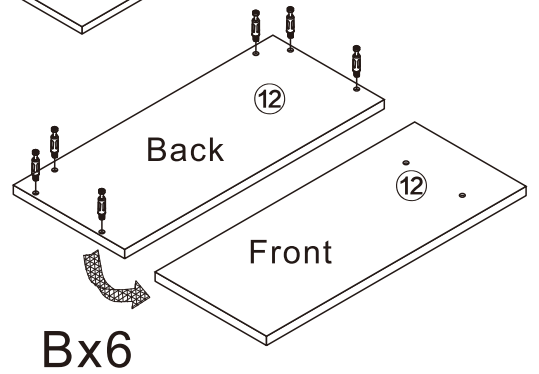

1

B	76PCS
6*28mm