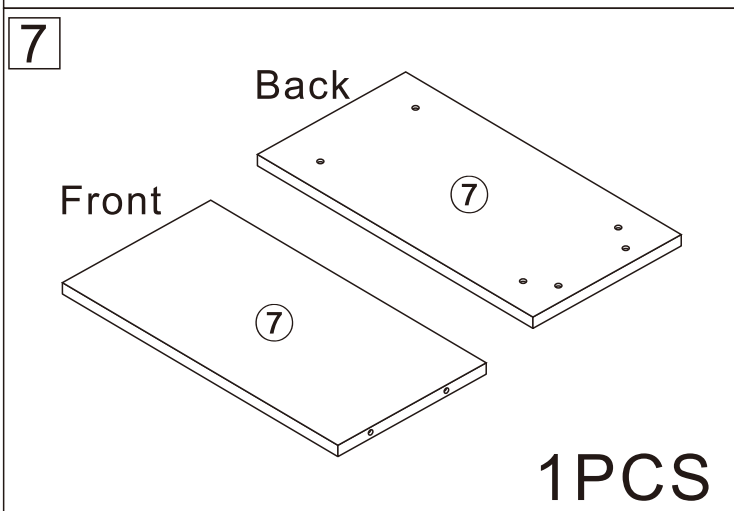

TV stand

2 Persons

L1800/2600*W400*H350

Installation Instructions

Notes: Don't tighten screws completely at first, just in case parts were assembled wrongly and need disassemble. Tighten screws at last when all parts are put together.

Disassembly and installation of accessories

A 76PCS  15*10mm	B 76PCS  6*28mm	C 16PCS  3.5*14mm	D 4PCS  Three-section Rail	E 8PCS  3.5*40mm	F 18PCS  φ 15mm	G 4PCS 	 Tools Recommended
H 4PCS 	I 4PCS  6*25mm						