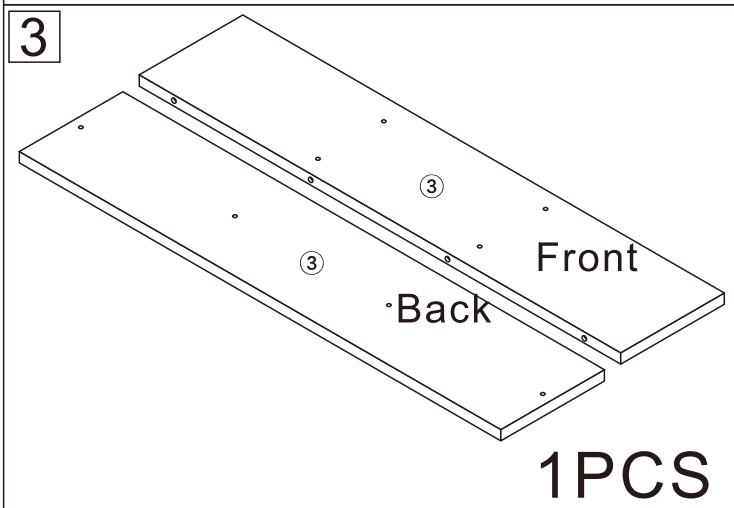

TV stand

2 Persons

L1800/2600*W400*H350

Installation Instructions

Notes: Don't tighten screws completely at first, just in case parts were assembled wrongly and need disassemble. Tighten screws at last when all parts are put together.

Disassembly and installation of accessories

A 76PCS  15*10mm	B 76PCS  6*28mm	C 16PCS  3.5*14mm	D 4PCS  Three-section Rail	E 8PCS  3.5*40mm	F 18PCS  φ 15mm	G 4PCS 	 Tools Recommended
H 4PCS 	I 4PCS  6*25mm						