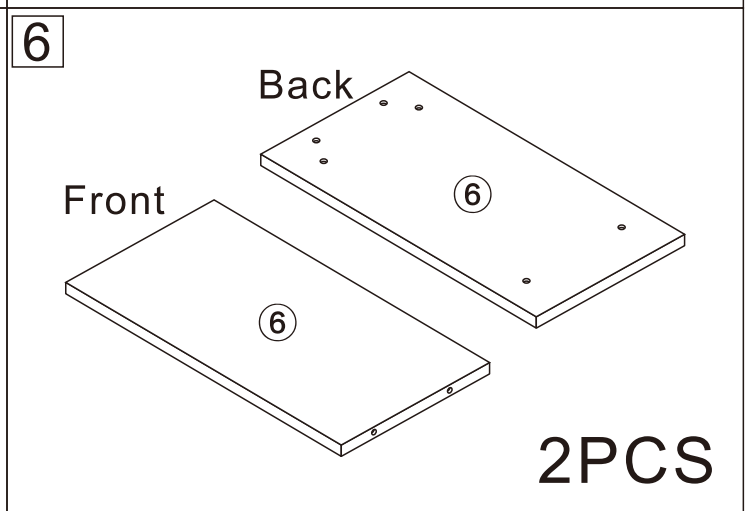

TV stand

2 Persons

L1800/2600*W400*H350

Installation Instructions

Notes: Don't tighten screws completely at first, just in case parts were assembled wrongly and need disassemble. Tighten screws at last when all parts are put together.

Disassembly and installation of accessories

A 76PCS  15*10mm	B 76PCS  6*28mm	C 16PCS  3.5*14mm	D 4PCS  Three-section Rail	E 8PCS  3.5*40mm	F 18PCS  φ 15mm	G 4PCS 	 Tools Recommended
H 4PCS 	I 4PCS  6*25mm						