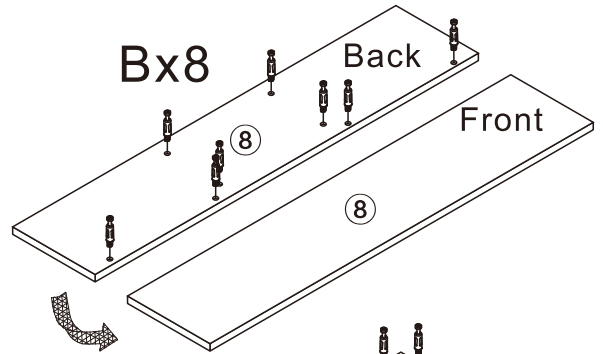

1

B	76PCS
6*28mm