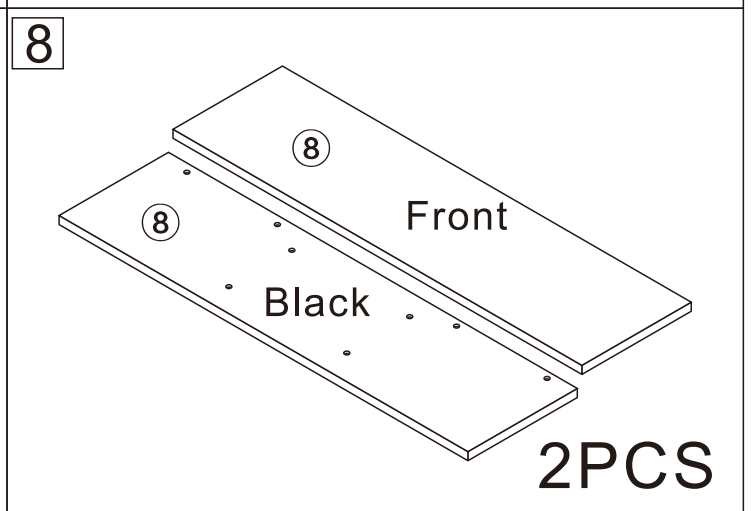

TV stand

2 Persons

L1800/2600*W400*H350

Installation Instructions

Notes: Don't tighten screws completely at first, just in case parts were assembled wrongly and need disassemble. Tighten screws at last when all parts are put together.

Disassembly and installation of accessories

A 76PCS  15*10mm	B 76PCS  6*28mm	C 16PCS  3.5*14mm	D 4PCS  Three-section Rail	E 8PCS  3.5*40mm	F 18PCS  φ 15mm	G 4PCS 	 Tools Recommended
H 4PCS 	I 4PCS  6*25mm						