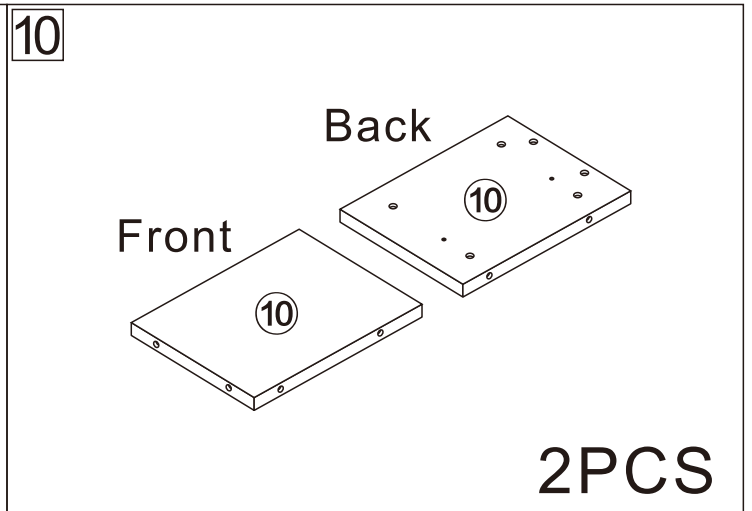

TV stand

2 Persons

L1800/2600*W400*H350

Installation Instructions

Notes: Don't tighten screws completely at first, just in case parts were assembled wrongly and need disassemble. Tighten screws at last when all parts are put together.

Disassembly and installation of accessories

A 76PCS  15*10mm	B 76PCS  6*28mm	C 16PCS  3.5*14mm	D 4PCS  Three-section Rail	E 8PCS  3.5*40mm	F 18PCS  φ 15mm	G 4PCS 	 Tools Recommended
H 4PCS 	I 4PCS  6*25mm						

12

A	8PCS	E	8PCS
			
15*10mm		3.5*40mm	

13

C	8PCS	D₂	4PCS
			
3.5*14mm		Three-section Rail	

G	4PCS