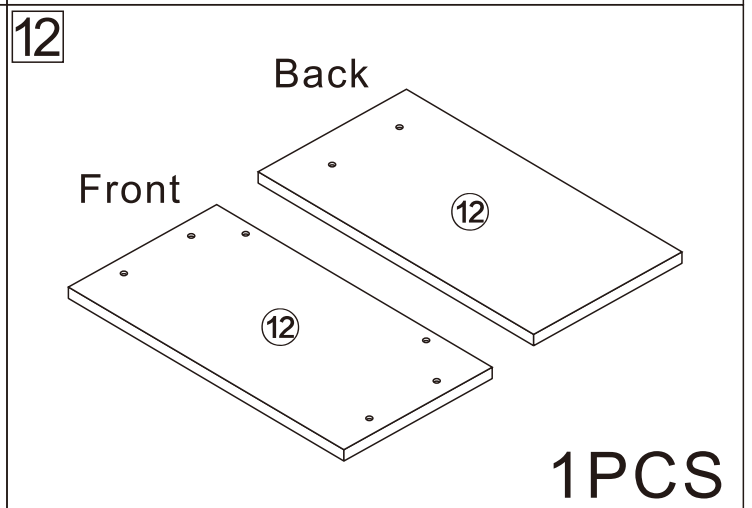

TV stand

2 Persons

L1800/2600*W400*H350

Installation Instructions

Notes: Don't tighten screws completely at first, just in case parts were assembled wrongly and need disassemble. Tighten screws at last when all parts are put together.

Disassembly and installation of accessories

A 76PCS  15*10mm	B 76PCS  6*28mm	C 16PCS  3.5*14mm	D 4PCS  Three-section Rail	E 8PCS  3.5*40mm	F 18PCS  φ 15mm	G 4PCS 	 Tools Recommended
H 4PCS 	I 4PCS  6*25mm						

D₁ 4PCS

Three-section Rail

3

D₁X4

D₁X4
CX2X4

C 8PCS

3.5*14mm

D₁ 4PCS

12

A	8PCS	E	8PCS
			
15*10mm		3.5*40mm	

13

C	8PCS	D₂	4PCS
			
3.5*14mm		Three-section Rail	

G	4PCS