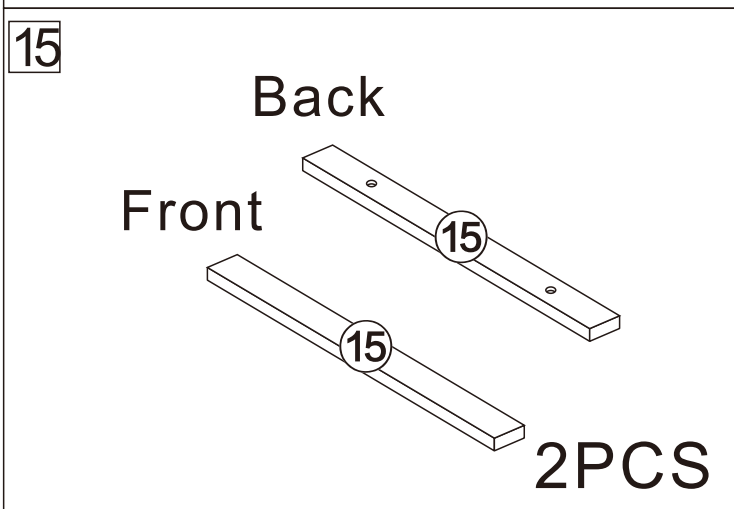

TV stand

2 Persons

L1800/2600*W400*H350

Installation Instructions

Notes: Don't tighten screws completely at first, just in case parts were assembled wrongly and need disassemble. Tighten screws at last when all parts are put together.

Disassembly and installation of accessories

A 76PCS  15*10mm	B 76PCS  6*28mm	C 16PCS  3.5*14mm	D 4PCS  Three-section Rail	E 8PCS  3.5*40mm	F 18PCS  φ 15mm	G 4PCS 	 Tools Recommended
H 4PCS 	I 4PCS  6*25mm						

D₁ 4PCS

Three-section Rail

3

D₁X4

D₁X4
CX2X4

C 8PCS

3.5*14mm

D₁ 4PCS

12

A	8PCS	E	8PCS
			
15*10mm		3.5*40mm	

13

C	8PCS	D₂	4PCS
			
3.5*14mm		Three-section Rail	

G	4PCS