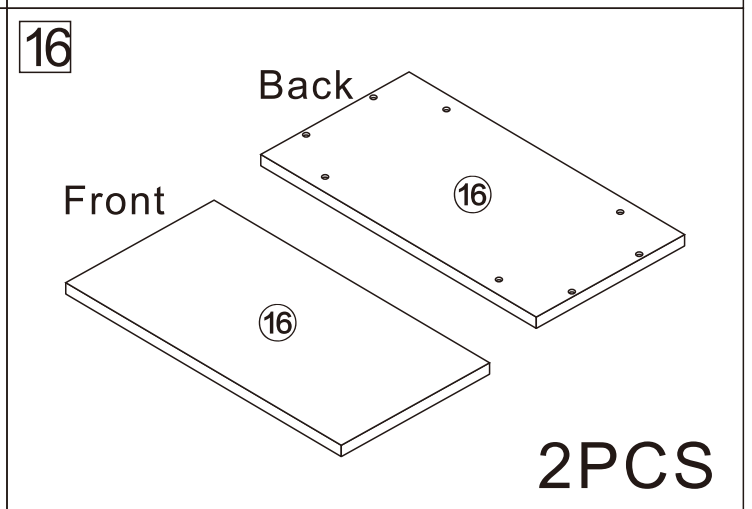

TV stand

2 Persons

L1800/2600*W400*H350

Installation Instructions

Notes: Don't tighten screws completely at first, just in case parts were assembled wrongly and need disassemble. Tighten screws at last when all parts are put together.

Disassembly and installation of accessories

A 76PCS  15*10mm	B 76PCS  6*28mm	C 16PCS  3.5*14mm	D 4PCS  Three-section Rail	E 8PCS  3.5*40mm	F 18PCS  φ 15mm	G 4PCS 	 Tools Recommended
H 4PCS 	I 4PCS  6*25mm						

A	8PCS
	
15*10mm	

9

Ax4X2

Ax4

Ix4

A	8PCS
	
15*10mm	

I	4PCS
	
6*25mm	

10

12

A	8PCS	E	8PCS
			
15*10mm		3.5*40mm	

13

C	8PCS	D₂	4PCS
			
3.5*14mm		Three-section Rail	

G	4PCS