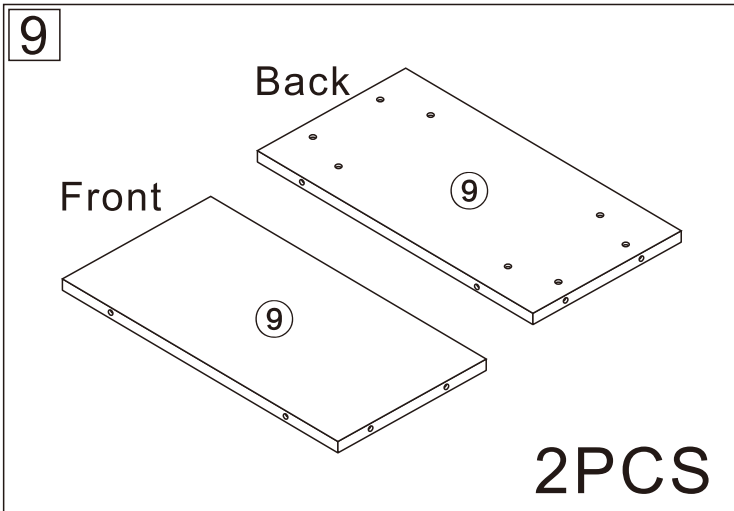

TV stand

2 Persons

L1800/2600*W400*H350

Installation Instructions

Notes: Don't tighten screws completely at first, just in case parts were assembled wrongly and need disassemble. Tighten screws at last when all parts are put together.

Disassembly and installation of accessories

A 76PCS  15*10mm	B 76PCS  6*28mm	C 16PCS  3.5*14mm	D 4PCS  Three-section Rail	E 8PCS  3.5*40mm	F 18PCS  φ 15mm	G 4PCS 	 Tools Recommended
H 4PCS 	I 4PCS  6*25mm						