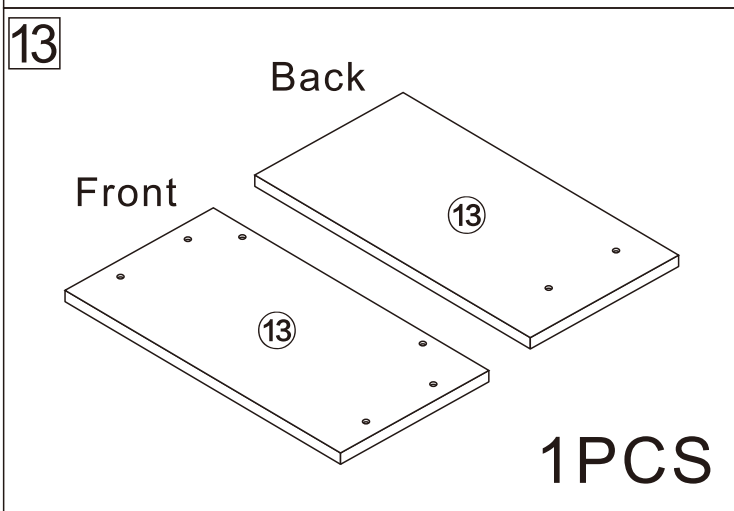

TV stand

2 Persons

L1800/2600*W400*H350

Installation Instructions

Notes: Don't tighten screws completely at first, just in case parts were assembled wrongly and need disassemble. Tighten screws at last when all parts are put together.

Disassembly and installation of accessories

A 76PCS  15*10mm	B 76PCS  6*28mm	C 16PCS  3.5*14mm	D 4PCS  Three-section Rail	E 8PCS  3.5*40mm	F 18PCS  φ 15mm	G 4PCS 	 Tools Recommended
H 4PCS 	I 4PCS  6*25mm						

D₁ 4PCS

Three-section Rail

3

D₁X4

D₁X4
CX2X4

C 8PCS

3.5*14mm

D₁ 4PCS

12

A	8PCS	E	8PCS
			
15*10mm		3.5*40mm	

13

C	8PCS	D₂	4PCS
			
3.5*14mm		Three-section Rail	

G	4PCS