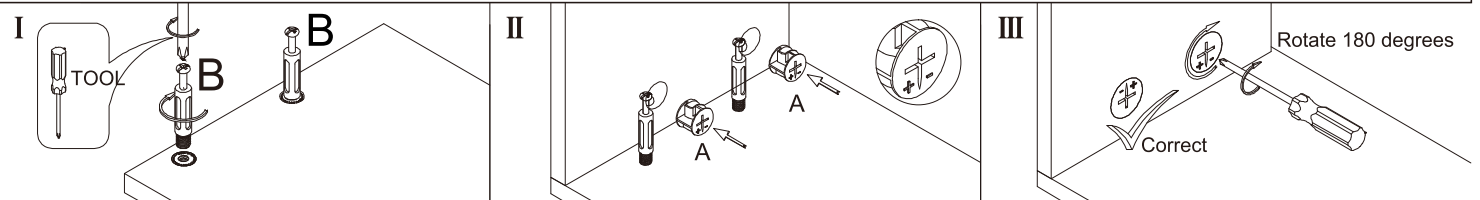

TV stand

2 Persons

L1800/2600*W400*H350

Installation Instructions

Notes: Don't tighten screws completely at first, just in case parts were assembled wrongly and need disassemble. Tighten screws at last when all parts are put together.

Disassembly and installation of accessories

A 76PCS  15*10mm	B 76PCS  6*28mm	C 16PCS  3.5*14mm	D 4PCS  Three-section Rail	E 8PCS  3.5*40mm	F 18PCS  φ 15mm	G 4PCS 	 Tools Recommended
H 4PCS 	I 4PCS  6*25mm						