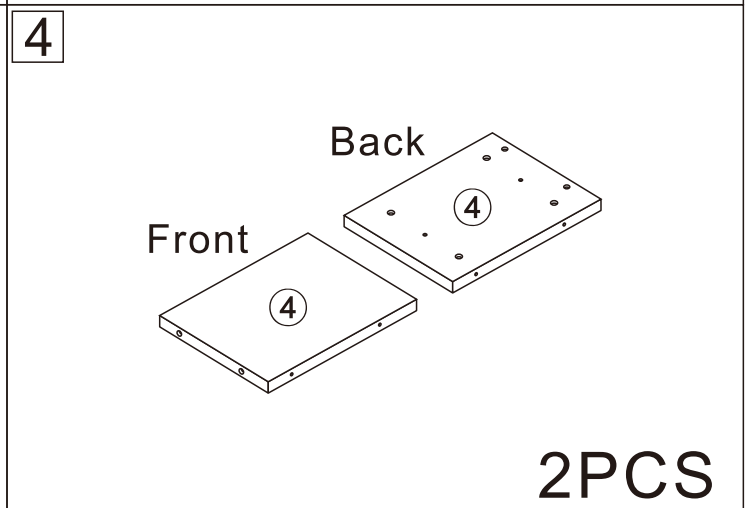

TV stand

2 Persons

L1800/2600*W400*H350

Installation Instructions

Notes: Don't tighten screws completely at first, just in case parts were assembled wrongly and need disassemble. Tighten screws at last when all parts are put together.

Disassembly and installation of accessories

A 76PCS  15*10mm	B 76PCS  6*28mm	C 16PCS  3.5*14mm	D 4PCS  Three-section Rail	E 8PCS  3.5*40mm	F 18PCS  φ 15mm	G 4PCS 	 Tools Recommended
H 4PCS 	I 4PCS  6*25mm						