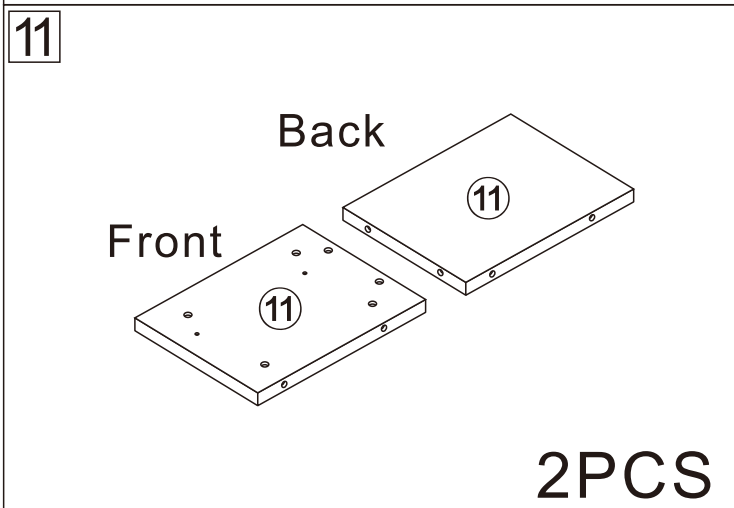

TV stand

2 Persons

L1800/2600*W400*H350

Installation Instructions

Notes: Don't tighten screws completely at first, just in case parts were assembled wrongly and need disassemble. Tighten screws at last when all parts are put together.

Disassembly and installation of accessories

A 76PCS  15*10mm	B 76PCS  6*28mm	C 16PCS  3.5*14mm	D 4PCS  Three-section Rail	E 8PCS  3.5*40mm	F 18PCS  φ 15mm	G 4PCS 	 Tools Recommended
H 4PCS 	I 4PCS  6*25mm						