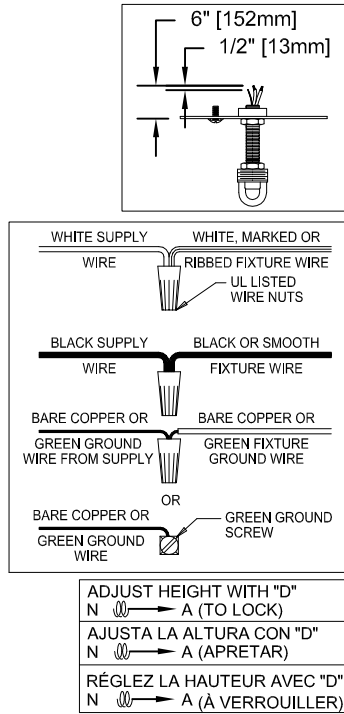

Assembly & Installation Instructions

CAUTION: Read instructions carefully and turn electricity off at main circuit breaker panel before beginning installation.

WARNING - If any Special Control Devices are used with this Fixture, Follow the Instructions Carefully to assure full compliance with N.E.C. requirements. If there are any questions, contact a Qualified Electrical Contractor.
WARNING - This product contains chemicals known to the State of California to cause cancer, birth defects and /or other reproductive harm. Thoroughly wash hands after installing, handling, cleaning, or otherwise touching this product.
CAUTION - All glass is fragile, use care when handling Glass component(s) and or Lamp(s).

CANOPY MOUNTING & WIRE CONNECTION ASSEMBLY STEPS:

1. D,E → A
2. B,A → C
3. N,P,H → D
4. P → H (TO LOCK) (APRETAR) (À VERROUILLER)
5. F → M
6. L → M
7. J,K → L
8. L → H
9. F → L,K,J,H,D
10. F → G
11. J,K → H

FIXTURE ASSEMBLY STEPS:

1. Y → R
2. Q → R
3. V,W,X → T
4. U,T → S

B, C, G & Q
 (NOT FURNISHED)
 (NO INCLUIDA)
 (NON FOURNIE)

Instructions d'Assemblage et Installation

Mise en garde: Lire les instructions avec soin et couper le courant au disjoncteur central avant de commencer l'installation.