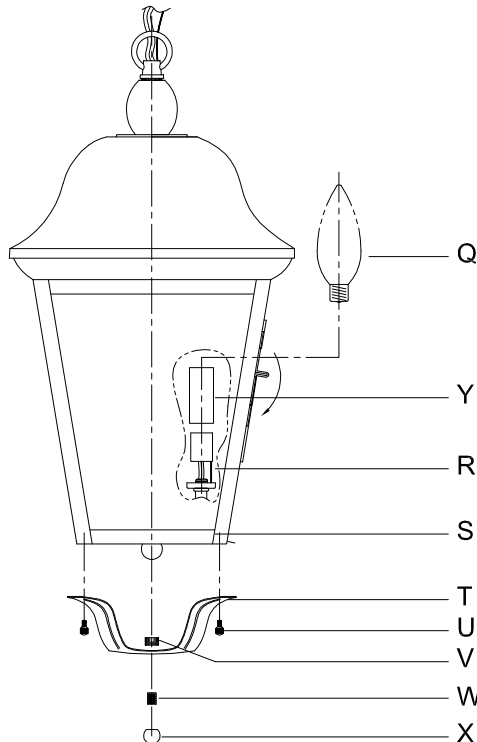

Assembly & Installation Instructions

CAUTION: Read instructions carefully and turn electricity off at main circuit breaker panel before beginning installation.

WARNING - If any Special Control Devices are used with this Fixture, Follow the Instructions Carefully to assure full compliance with N.E.C. requirements. If there are any questions, contact a Qualified Electrical Contractor.
WARNING - This product contains chemicals known to the State of California to cause cancer, birth defects and /or other reproductive harm. Thoroughly wash hands after installing, handling, cleaning, or otherwise touching this product.
CAUTION - All glass is fragile, use care when handling Glass component(s) and or Lamp(s).

CANOPY MOUNTING & WIRE CONNECTION ASSEMBLY STEPS:

1. D,E → A
2. B,A → C
3. N,P,H → D
4. P → H (TO LOCK) (APRETAR) (À VERROUILLER)
5. F → M
6. L → M
7. J,K → L
8. L → H
9. F → L,K,J,H,D
10. F → G
11. J,K → H

FIXTURE ASSEMBLY STEPS:

1. Y → R
2. Q → R
3. V,W,X → T
4. U,T → S

B, C, G & Q
 (NOT FURNISHED)
 (NO INCLUIDA)
 (NON FOURNIE)

Instructions d'Assemblage et Installation

Mise en garde: Lire les instructions avec soin et couper le courant au disjoncteur central avant de commencer l'installation.