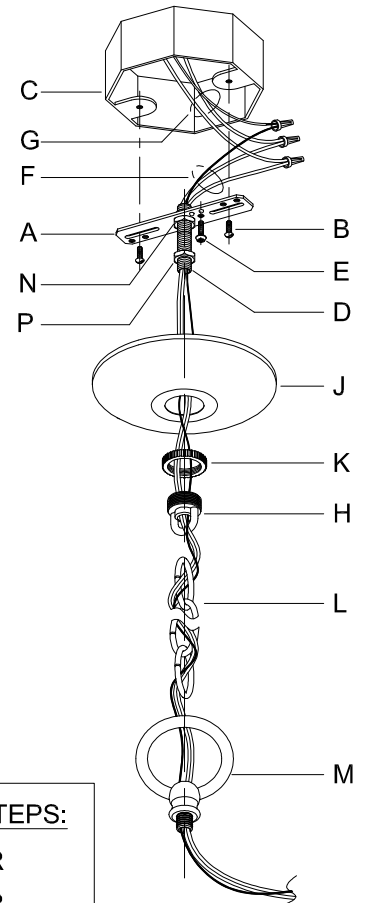

Assembly & Installation Instructions

CAUTION: Read instructions carefully and turn electricity off at main circuit breaker panel before beginning installation.

WARNING - If any Special Control Devices are used with this Fixture, Follow the Instructions Carefully to assure full compliance with N.E.C. requirements. If there are any questions, contact a Qualified Electrical Contractor.
WARNING - This product contains chemicals known to the State of California to cause cancer, birth defects and /or other reproductive harm. Thoroughly wash hands after installing, handling, cleaning, or otherwise touching this product.
CAUTION - All glass is fragile, use care when handling Glass component(s) and or Lamp(s).

CANOPY MOUNTING & WIRE CONNECTION ASSEMBLY STEPS:

1. D,E → A
2. B,A → C
3. N,P,H → D
4. P → H (TO LOCK) (APRETAR) (À VERROUILLER)
5. F → M
6. L → M
7. J,K → L
8. L → H
9. F → L,K,J,H,D
10. F → G
11. J,K → H

FIXTURE ASSEMBLY STEPS:

1. Y → R
2. Q → R
3. V,W,X → T
4. U,T → S

B, C, G & Q
 (NOT FURNISHED)
 (NO INCLUIDA)
 (NON FOURNIE)

Instructions d'Assemblage et Installation

Mise en garde: Lire les instructions avec soin et couper le courant au disjoncteur central avant de commencer l'installation.