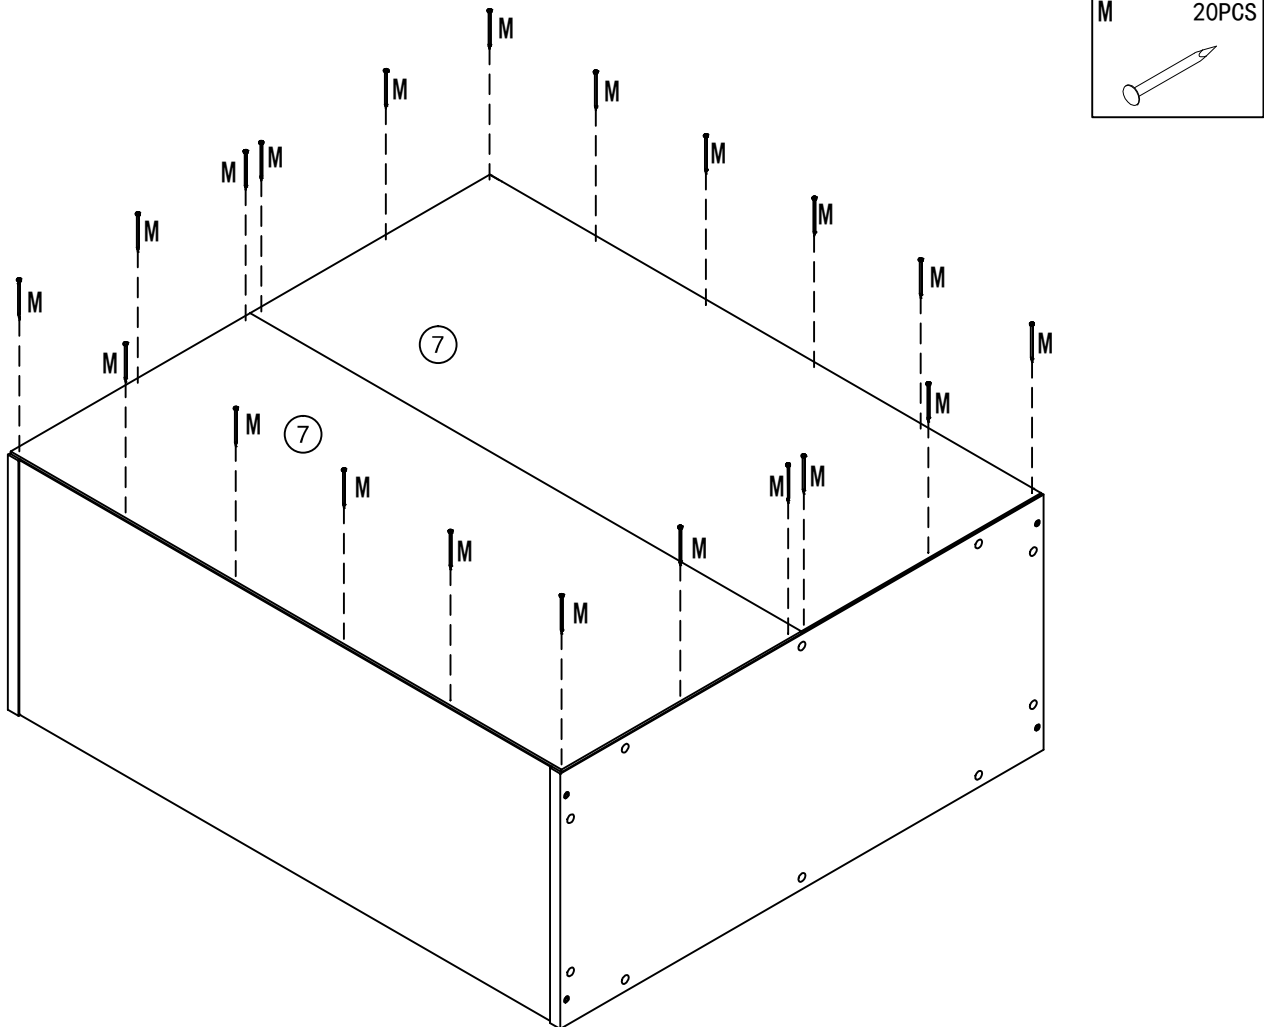

Assembly Instructions

1

2

3

4

5

J 4PCS
M6*35

6

K 10PCS
M6*30

7

- H 1PCS
M6*10
- L 4PCS
M6*15

- G 16PCS
M3.5*14

- A Adjustable left and right screw
B Adjustable front and back screw

8

- N 2PCS

Secure it

for safety ,this product should be secured to the wall!