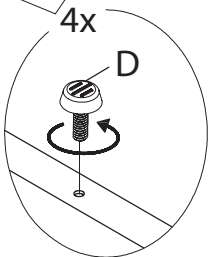

Assembly Instructions

DILLON 40" Shelving Unit

PLEASE NOTE: Check that you have received all components and hardware before assembling. If you are missing any parts, contact your retailer.

A (1 pc)

B (1 pc)

C (4 pcs)

D (4 pcs)
M6 x 15mm

20x

4x

E (40 pcs)
M8 x 15mm

F (1 pc)
M5mm

G (1 pcs)

H (2 pcs)

I (2 pcs)

During assembly, hand tighten screws only. When all screws are in place, then tighten completely.

Assembly Instructions

DILLON 40" Shelving Unit

PLEASE NOTE: Check that you have received all components and hardware before assembling. If you are missing any parts, contact your retailer.

H (2 pcs)

I (2 pcs)

During assembly, hand tighten screws only. When all screws are in place, then tighten completely.