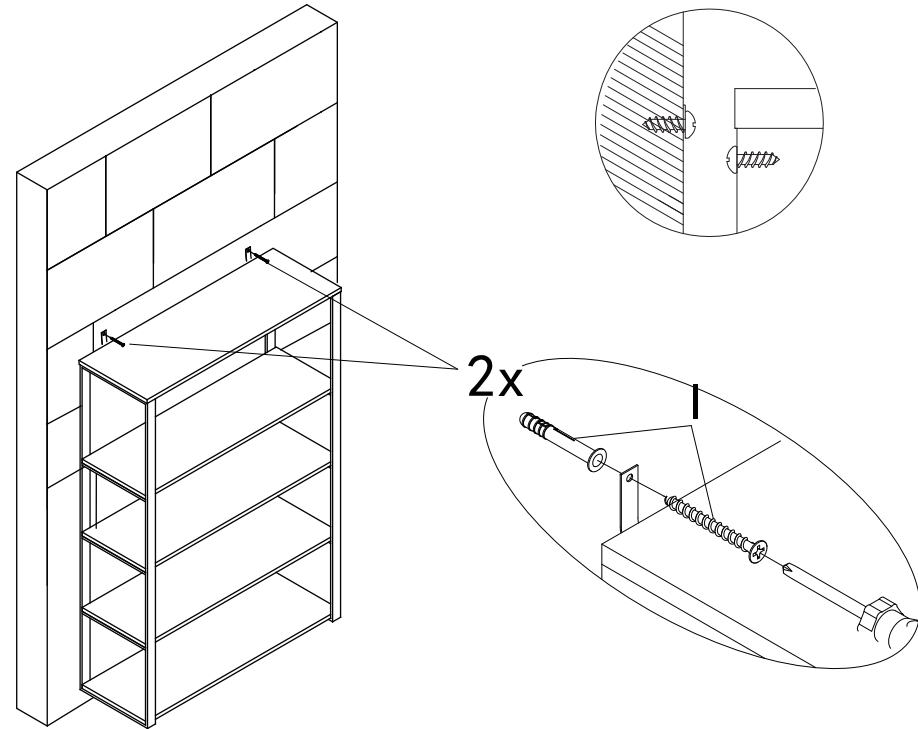

H (2 pcs)

I (2 pcs)

During assembly, hand tighten screws only. When all screws are in place, then tighten completely.

Assembly Instructions

DILLON 40" Shelving Unit

PLEASE NOTE: Check that you have received all components and hardware before assembling. If you are missing any parts, contact your retailer.

3

A (1 pc)

B (1 pc)

C (4 pcs)

D (4 pcs)
M6 x 15mm

E (40 pcs)
M8 x 15mm

F (1 pc)
M5mm

G (1 pcs)

H (2 pcs)

I (2 pcs)

During assembly, hand tighten screws only. When all screws are in place, then tighten completely.