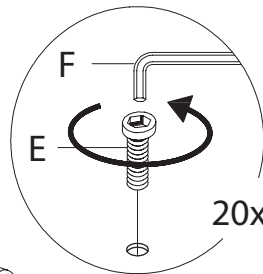

Assembly Instructions

DILLON 40" Shelving Unit

PLEASE NOTE: Check that you have received all components and hardware before assembling. If you are missing any parts, contact your retailer.

A (1 pc)

B (1 pc)

C (4 pcs)

D (4 pcs)
M6 x 15mm

20x

4x

E (40 pcs)
M8 x 15mm

F (1 pc)
M5mm

G (1 pcs)

H (2 pcs)

I (2 pcs)

During assembly, hand tighten screws only. When all screws are in place, then tighten completely.

Assembly Instructions

DILLON 40" Shelving Unit

PLEASE NOTE: Check that you have received all components and hardware before assembling. If you are missing any parts, contact your retailer.

H (2 pcs)

I (2 pcs)

During assembly, hand tighten screws only. When all screws are in place, then tighten completely.