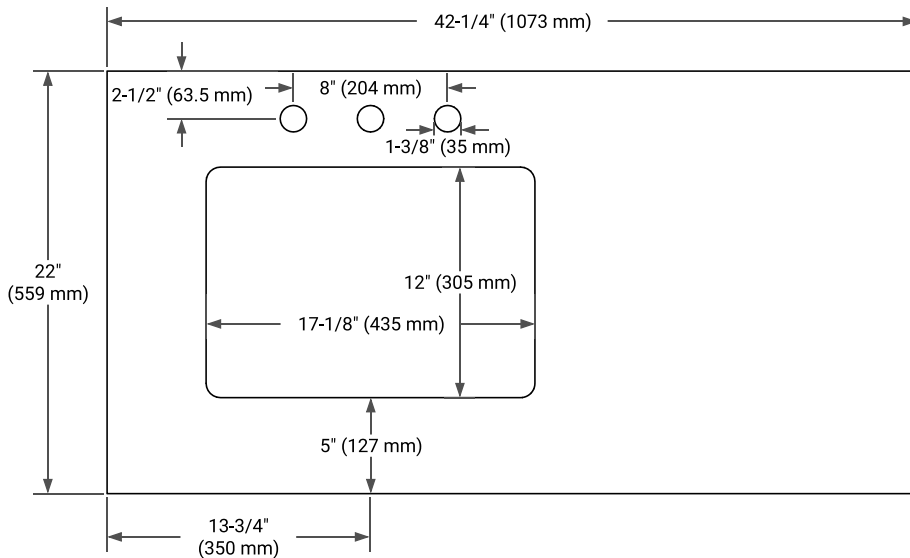

42" LEFT OFFSET CABINET

BASE CABINET DIMENSIONS

42" W x 21.6" D x 34.5" H

FEATURES

- Solid wood frame & plywood panels
- Dovetail drawers and joints
- Soft closing doors & drawers

HARDWARE FINISHES*

Brushed Nickel Satin Brass Matte Black Polished Chrome

42" LEFT RECTANGLE SINK COUNTERTOP WITH 1.5 IN. THICKNESS

OVERALL DIMENSIONS

42.25" W x 22" D x 1.5" H

COUNTERTOP OPTIONS

Carrara White Quartz

FEATURES

- Solid countertop with mitered edges & seams
- Undermount white rectangular sink
- Pre-drilled for 8" widespread faucet

INCLUDED

- Countertop
- Matching Backsplash
- Rectangle Sink

COUNTERTOP PLAN VIEW

EDGE SIDE VIEW

THREE DIMENSIONAL COUNTERTOP VIEW