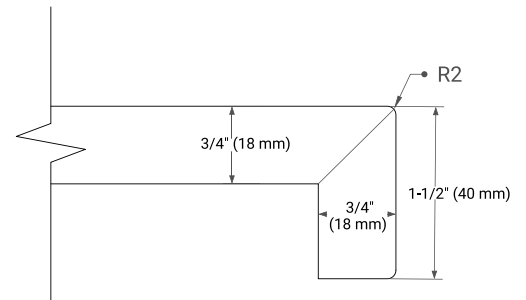

42" LEFT RECTANGLE SINK COUNTERTOP WITH 1.5 IN. THICKNESS

OVERALL DIMENSIONS

42.25" W x 22" D x 1.5" H

COUNTERTOP OPTIONS

Carrara White Quartz

FEATURES

- Solid countertop with mitered edges & seams
- Undermount white rectangular sink
- Pre-drilled for 8" widespread faucet

INCLUDED

- Countertop
- Matching Backsplash
- Rectangle Sink

COUNTERTOP PLAN VIEW

EDGE SIDE VIEW

THREE DIMENSIONAL COUNTERTOP VIEW