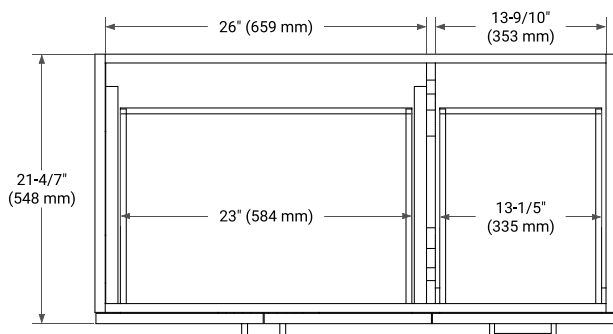

42" LEFT OFFSET CABINET

BASE CABINET DIMENSIONS

42" W x 21.6" D x 34.5" H

FEATURES

- Solid wood frame & plywood panels
- Dovetail drawers and joints
- Soft closing doors & drawers

HARDWARE FINISHES*

Brushed Nickel Satin Brass Matte Black Polished Chrome

42" LEFT RECTANGLE SINK COUNTERTOP WITH 1.5 IN. THICKNESS

OVERALL DIMENSIONS

42.25" W x 22" D x 1.5" H

COUNTERTOP OPTIONS

Carrara White Quartz

FEATURES

- Solid countertop with mitered edges & seams
- Undermount white rectangular sink
- Pre-drilled for 8" widespread faucet

INCLUDED

- Countertop
- Matching Backsplash
- Rectangle Sink

COUNTERTOP PLAN VIEW

EDGE SIDE VIEW

THREE DIMENSIONAL COUNTERTOP VIEW