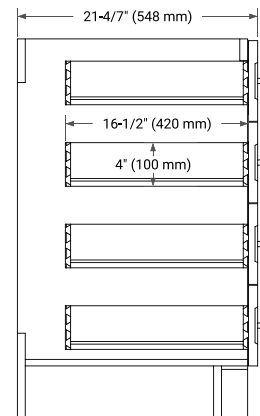

42" LEFT OFFSET CABINET

BASE CABINET DIMENSIONS

42" W x 21.6" D x 34.5" H

FEATURES

- Solid wood frame & plywood panels
- Dovetail drawers and joints
- Soft closing doors & drawers

HARDWARE FINISHES*

Brushed Nickel Satin Brass Matte Black Polished Chrome

42" LEFT RECTANGLE SINK COUNTERTOP WITH 1.5 IN. THICKNESS

OVERALL DIMENSIONS

42.25" W x 22" D x 1.5" H

COUNTERTOP OPTIONS

Carrara White Quartz

FEATURES

- Solid countertop with mitered edges & seams
- Undermount white rectangular sink
- Pre-drilled for 8" widespread faucet

INCLUDED

- Countertop
- Matching Backsplash
- Rectangle Sink

COUNTERTOP PLAN VIEW

EDGE SIDE VIEW

THREE DIMENSIONAL COUNTERTOP VIEW