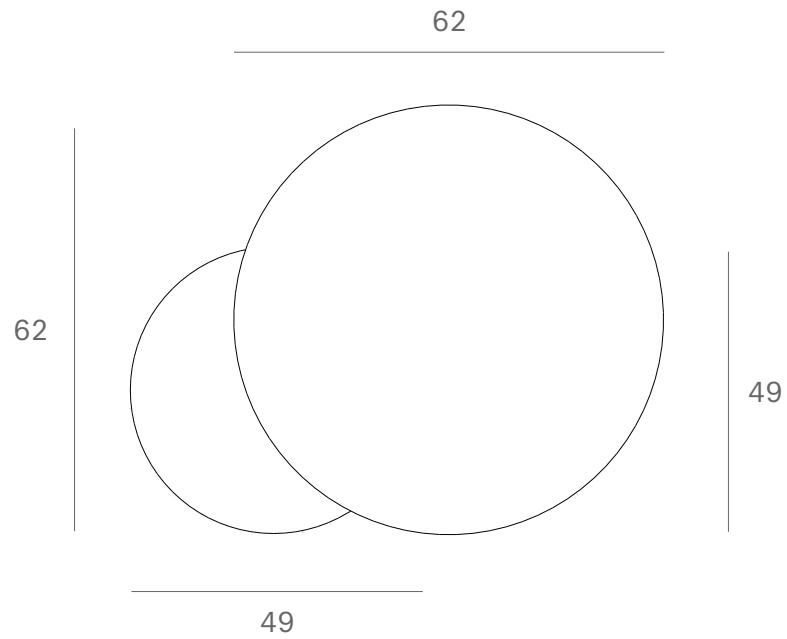

*Ethnicraft*

20726 - Round tray coffee table set - Dimensions (cm)

*Ethnicraft*

20726 - Round tray coffee table set - Dimensions (inches)