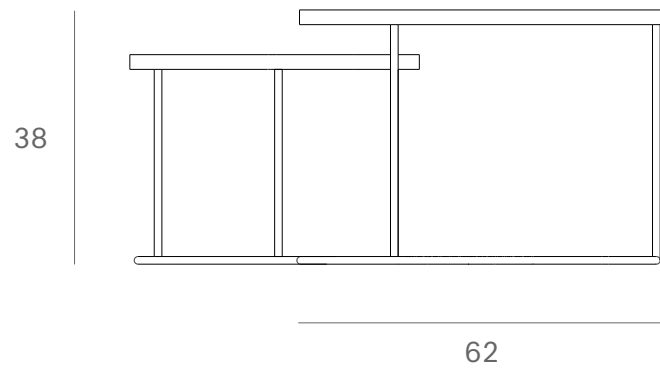

*Ethnicraft*

20726 - Round tray coffee table set - Dimensions (cm)

*Ethnicraft*

20726 - Round tray coffee table set - Dimensions (inches)