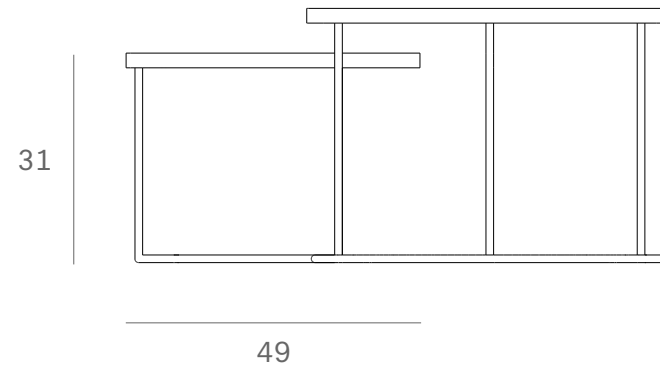

*Ethnicraft*

20726 - Round tray coffee table set - Dimensions (cm)

*Ethnicraft*

20726 - Round tray coffee table set - Dimensions (inches)