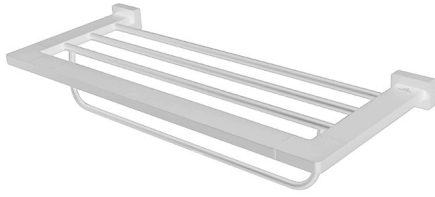

Accessories

URBAN C

Description

- Clean towel rack with extra hanging rail

Finish

white
100124089

Other Finishes

chrome
100094167

black
100211346

Technical drawing

Dimensions in inches