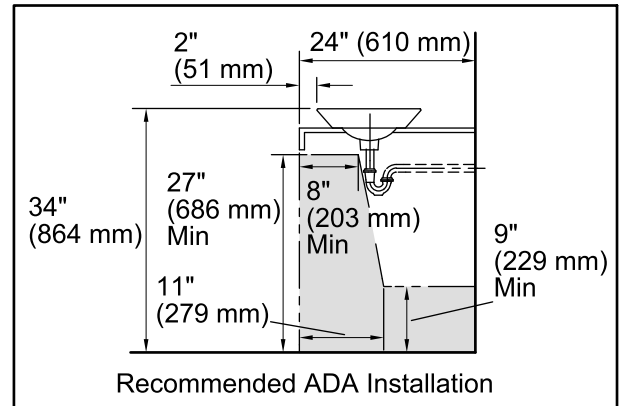

Features

- Vitreous china.
- Above-counter or wall-mount installation.
- Deep circular basin detailed with a raised swirl pattern.
- Without overflow.
- No faucet holes - requires wall- or counter-mount faucet.
- 16-1/4" diameter

Recommended Accessories

K-7114 Pop-Up Drain
K-7129 Drain
K-9018 P-Trap
K-9655

Components

Additional included component/s: Adjustable linkage.

ADA CSA B651 OBC

Codes/Standards

ASME A112.19.2/CSA B45.1
ADA
ICC/ANSI A117.1
CSA B651
OBC

Technical Information

All product dimensions are nominal.

Bowl configuration:	Single
Installation:	Above-counter, Wall-mount
Bowl area (Only)	Diameter: 15-7/8" (403 mm) Water depth: 4-1/4" (108 mm)
Drain hole:	1-3/4" (44 mm)
Template:	Above-counter, 1002980-7, required, included

Notes

Install this product according to the installation guide.

Product does not have an overflow.

Spout must be 5" (127 mm) long (min) for adequate clearance into the bathroom sink when installed with centerline as shown.