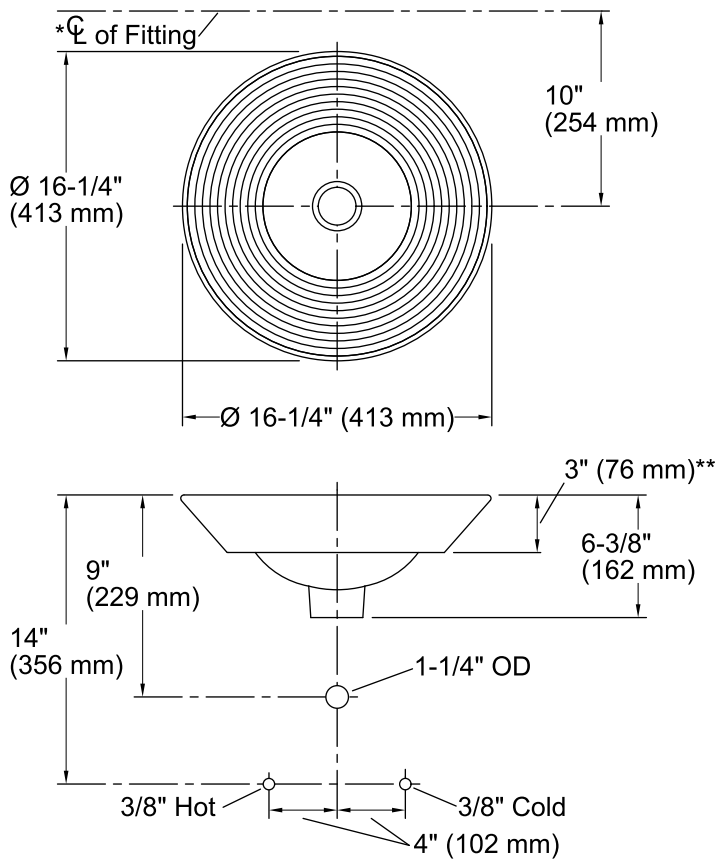

Features

- Vitreous china.
- Above-counter or wall-mount installation.
- Deep circular basin detailed with a raised swirl pattern.
- Without overflow.
- No faucet holes - requires wall- or counter-mount faucet.
- 16-1/4" diameter

Recommended Accessories

K-7114 Pop-Up Drain
K-7129 Drain
K-9018 P-Trap
K-9655

Components

Additional included component/s: Adjustable linkage.

ADA CSA B651 OBC

Codes/Standards

ASME A112.19.2/CSA B45.1
ADA
ICC/ANSI A117.1
CSA B651
OBC

Technical Information

All product dimensions are nominal.

Bowl configuration:	Single
Installation:	Above-counter, Wall-mount
Bowl area (Only)	Diameter: 15-7/8" (403 mm) Water depth: 4-1/4" (108 mm)
Drain hole:	1-3/4" (44 mm)
Template:	Above-counter, 1002980-7, required, included

Notes

Install this product according to the installation guide.

Product does not have an overflow.

Spout must be 5" (127 mm) long (min) for adequate clearance into the bathroom sink when installed with centerline as shown.