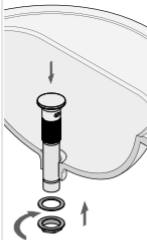

Disassemble Pop-Up

Push to activate

Firmly hand tighten nut

Connect to Drain

Drain (Not included)