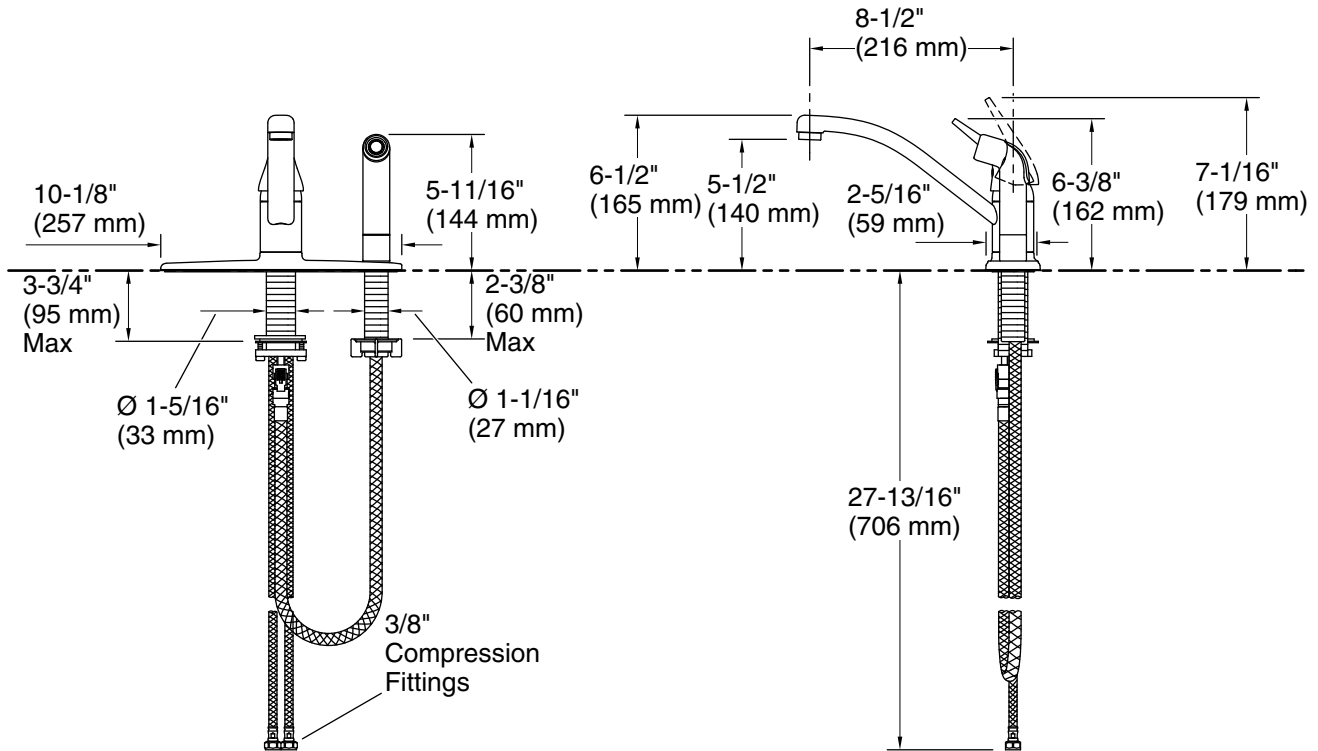

### Features

- 8-1/2" (216 mm) swing spout reach
- Single lever handle makes adjusting water temperature easy.
- Aerated flow
- Temperature memory allows faucet to be turned on and off at the temperature set during prior usage
- Matching finish escutcheon-mounted side sprayer
- Matching side sprayer provides flexibility and convenience for cleaning and food prep
- 1.5 gpm (5.7 lpm) maximum flow rate at 60 psi (4.14 bar)
- KOHLER® ceramic disc valves exceed industry longevity standards for a lifetime of durable performance

### Installation

- For 8" (203 mm) centers
- Two-hole installation (three-hole escutcheon included)
- Flexible supply lines simplify installation

### Technical Information

All product dimensions are nominal.

Faucet flow rate: 1.5 gal/min (5.7 l/min)

### Spout:

Spout reach: 8-1/2" (216 mm)