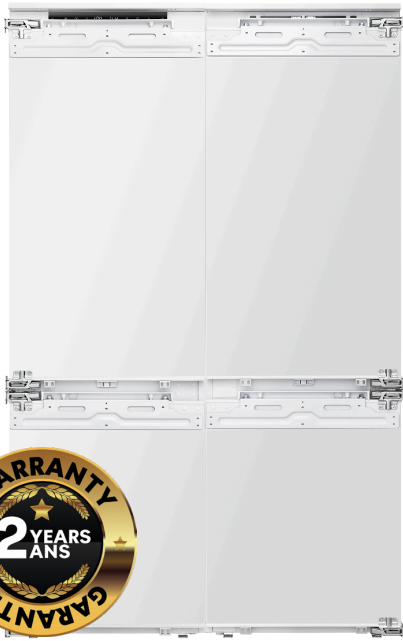

Rivestito 42 Inch Panel Ready Double Bottom Freezer, 16.9 cu. ft., Ice Maker, Total No Frost

SKU : FFRBI1794-42

General Information

Model Type	Double Bottom Freezer
Configuration	4 doors
Color	Stainless Steel
Handles	Stainless Steel

Features

- Panel ready design for custom cabinetry and seamless integration
- 42" wide Double Bottom Freezer for a professional kitchen look
- Large 16.9 Cu Ft total capacity in a space saving slimline profile
- Automatic ice maker and humidity-controlled drawers
- Dual wired wine racks
- Spill proof shelving for easy organization
- Fast Cool and Fast Freeze modes