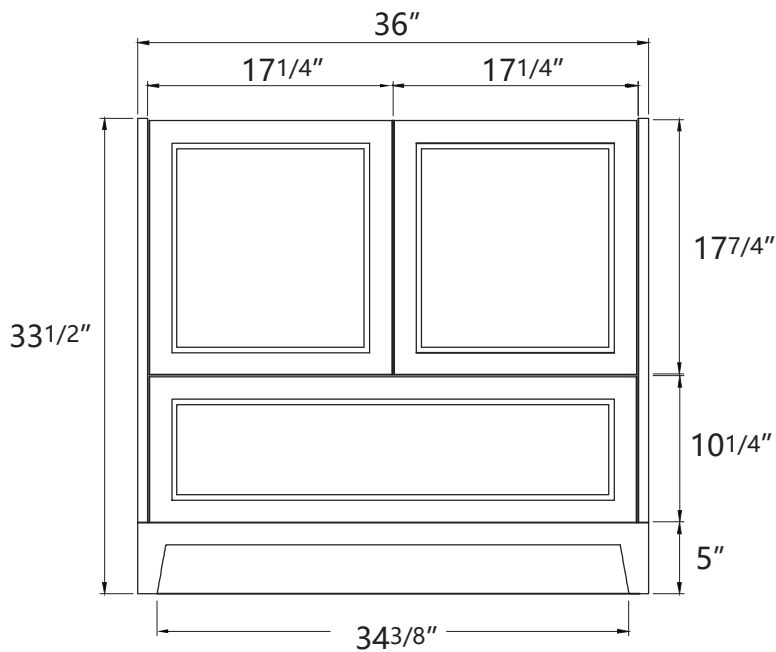

DIMENSION DETAILS

BATHROOM VANITY

 Email: bestgoservice@126.com

 Hotline: 626 679 3588

PRODUCT
INSTRUCTION
VIDEO

RIO 36"

COUNTERTOP SIZE

Top View

Front View

Side View

VANITY SIZE

Front View

Side View