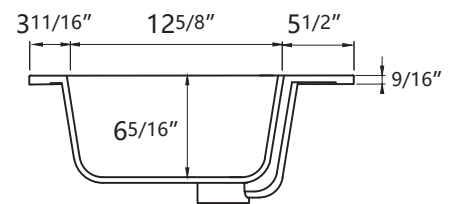

DIMENSION DETAILS

BATHROOM VANITY

 Email: bestgoservice@126.com

 Hotline: 626 679 3588

PRODUCT
INSTRUCTION
VIDEO

RIO 36"

COUNTERTOP SIZE

Top View

Front View

Side View

VANITY SIZE

Front View

Side View