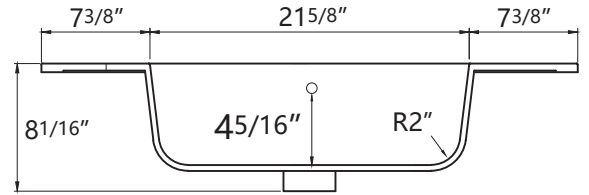

DIMENSION DETAILS

BATHROOM VANITY

 Email: bestgoservice@126.com

 Hotline: 626 679 3588

PRODUCT
INSTRUCTION
VIDEO

RIO 36"

COUNTERTOP SIZE

Top View

Front View

Side View

VANITY SIZE

Front View

Side View