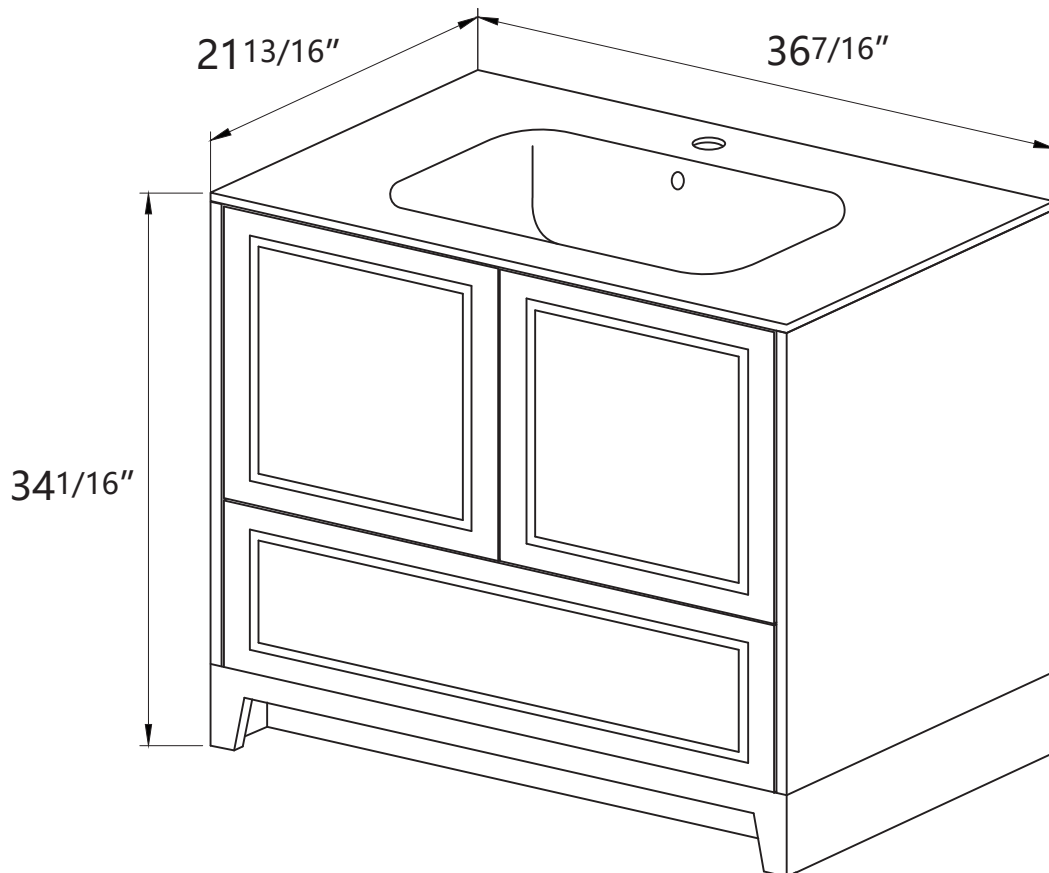

DIMENSION DETAILS

BATHROOM VANITY

 Email: bestgoservice@126.com

 Hotline: 626 679 3588

PRODUCT
INSTRUCTION
VIDEO

RIO 36"

COUNTERTOP SIZE

Top View

Front View

Side View

VANITY SIZE

Front View

Side View