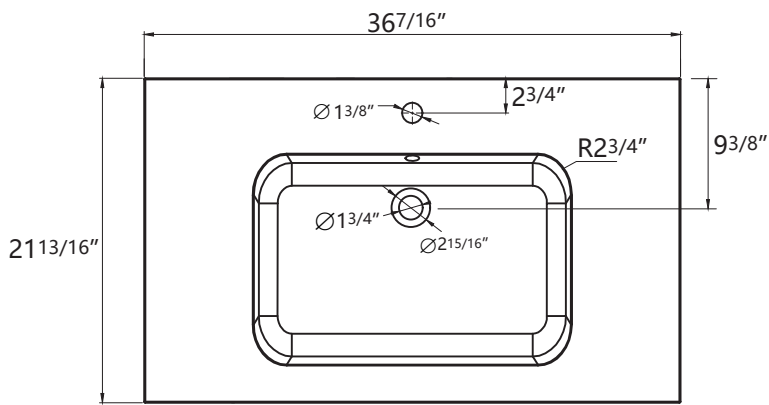

DIMENSION DETAILS

BATHROOM VANITY

 Email: bestgoservice@126.com

 Hotline: 626 679 3588

PRODUCT
INSTRUCTION
VIDEO

RIO 36"

COUNTERTOP SIZE

Top View

Front View

Side View

VANITY SIZE

Front View

Side View