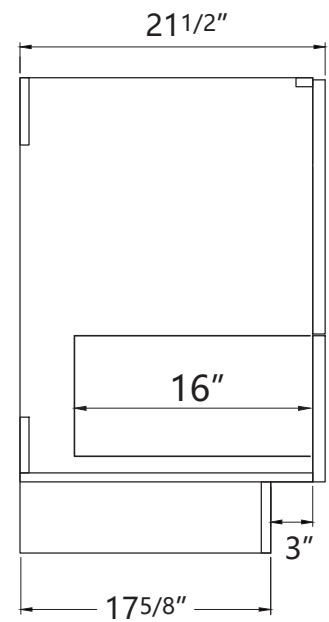

DIMENSION DETAILS

BATHROOM VANITY

 Email: bestgoservice@126.com

 Hotline: 626 679 3588

PRODUCT
INSTRUCTION
VIDEO

RIO 36"

COUNTERTOP SIZE

Top View

Front View

Side View

VANITY SIZE

Front View

Side View