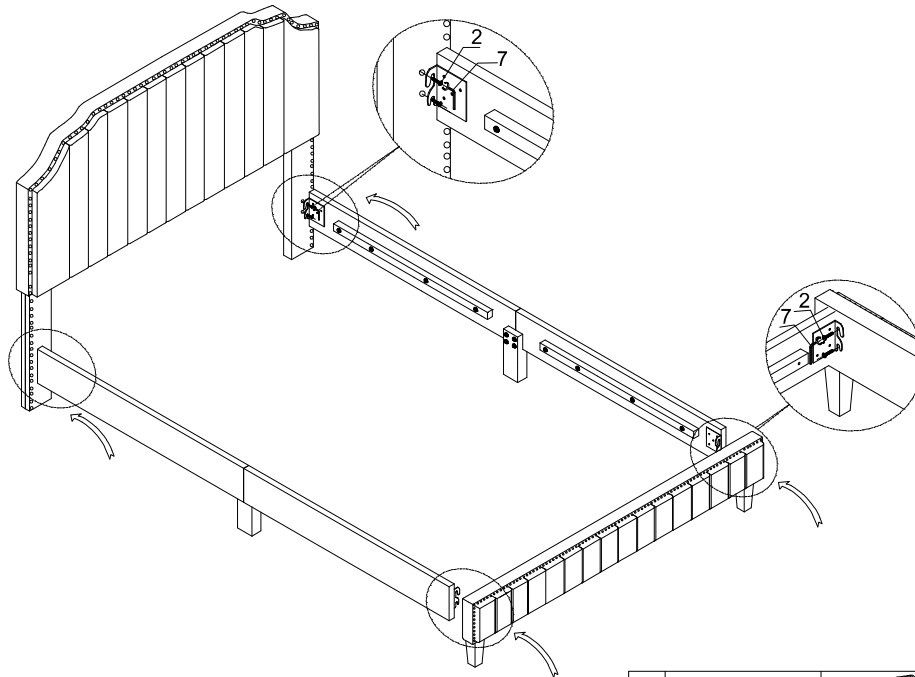

ASSEMBLY INSTRUCTION

Item No : WF298927

Description : KING BED

Thank you for purchasing this quality product. Be sure to check all packing material carefully for small part that may have come loose inside the carton during shipment

2	Bolt		Ø5/16"x25mm	8PCS
7	Allen Key		M4	1PC