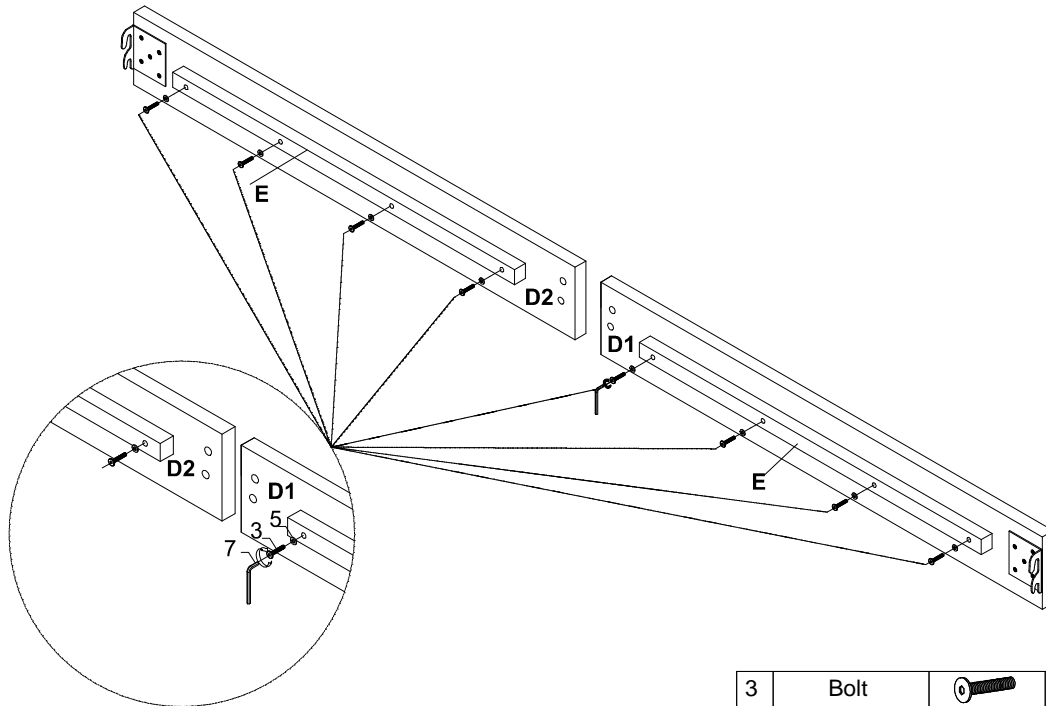

1	Bolt		Ø5/16"x45mmL	4PCS
4	Flat Washer		Ø5/16"	4PCS
7	Allen Key		M4	1PC

ASSEMBLY INSTRUCTION

Item No : WF298927

Description : KING BED

Thank you for purchasing this quality product. Be sure to check all packing material carefully for small part that may have come loose inside the carton during shipment

3	Bolt		Ø1/4"x50mmL	16PCS
5	Flat Washer		Ø1/4"	16PCS
7	Allen Key		M4	1PC

1	Bolt		Ø5/16"x45mm	8PCS
4	Flat Washer		Ø5/16"	8PCS
7	Allen Key		M4	1PC

ASSEMBLY INSTRUCTION

Item No : WF298927

Description : KING BED

1	Bolt		Ø5/16"x45mmL	8PCS
4	Flat Washer		Ø5/16"	8PCS
7	Allen Key		M4	1PC

ASSEMBLY INSTRUCTION

Item No : WF298927
Description : KING BED

Thank you for purchasing this quality product. Be sure to check all packing material carefully for small part that may have come loose inside the carton during shipment