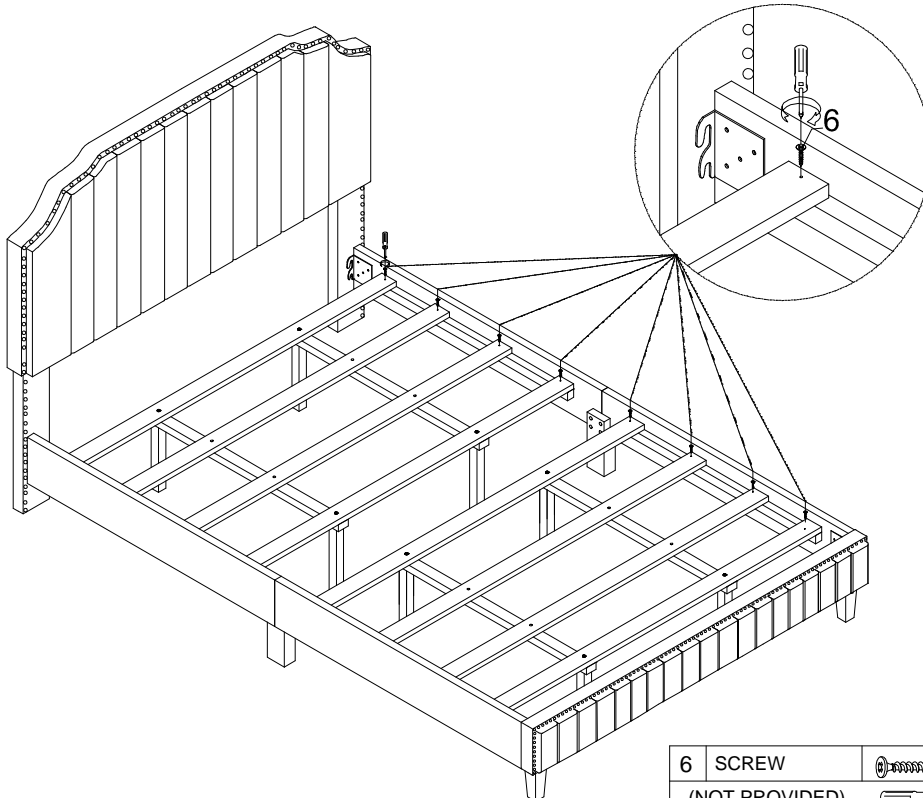

1	Bolt		Ø5/16"x45mmL	8PCS
4	Flat Washer		Ø5/16"	8PCS
7	Allen Key		M4	1PC

ASSEMBLY INSTRUCTION

Item No : WF298927
Description : KING BED

Thank you for purchasing this quality product. Be sure to check all packing material carefully for small part that may have come loose inside the carton during shipment

Level up the bolt to control the suitable height

6	SCREW		Ø4*30mm	16PCS
	(NOT PROVIDED)		PHILIPS SCREWDRIVER	