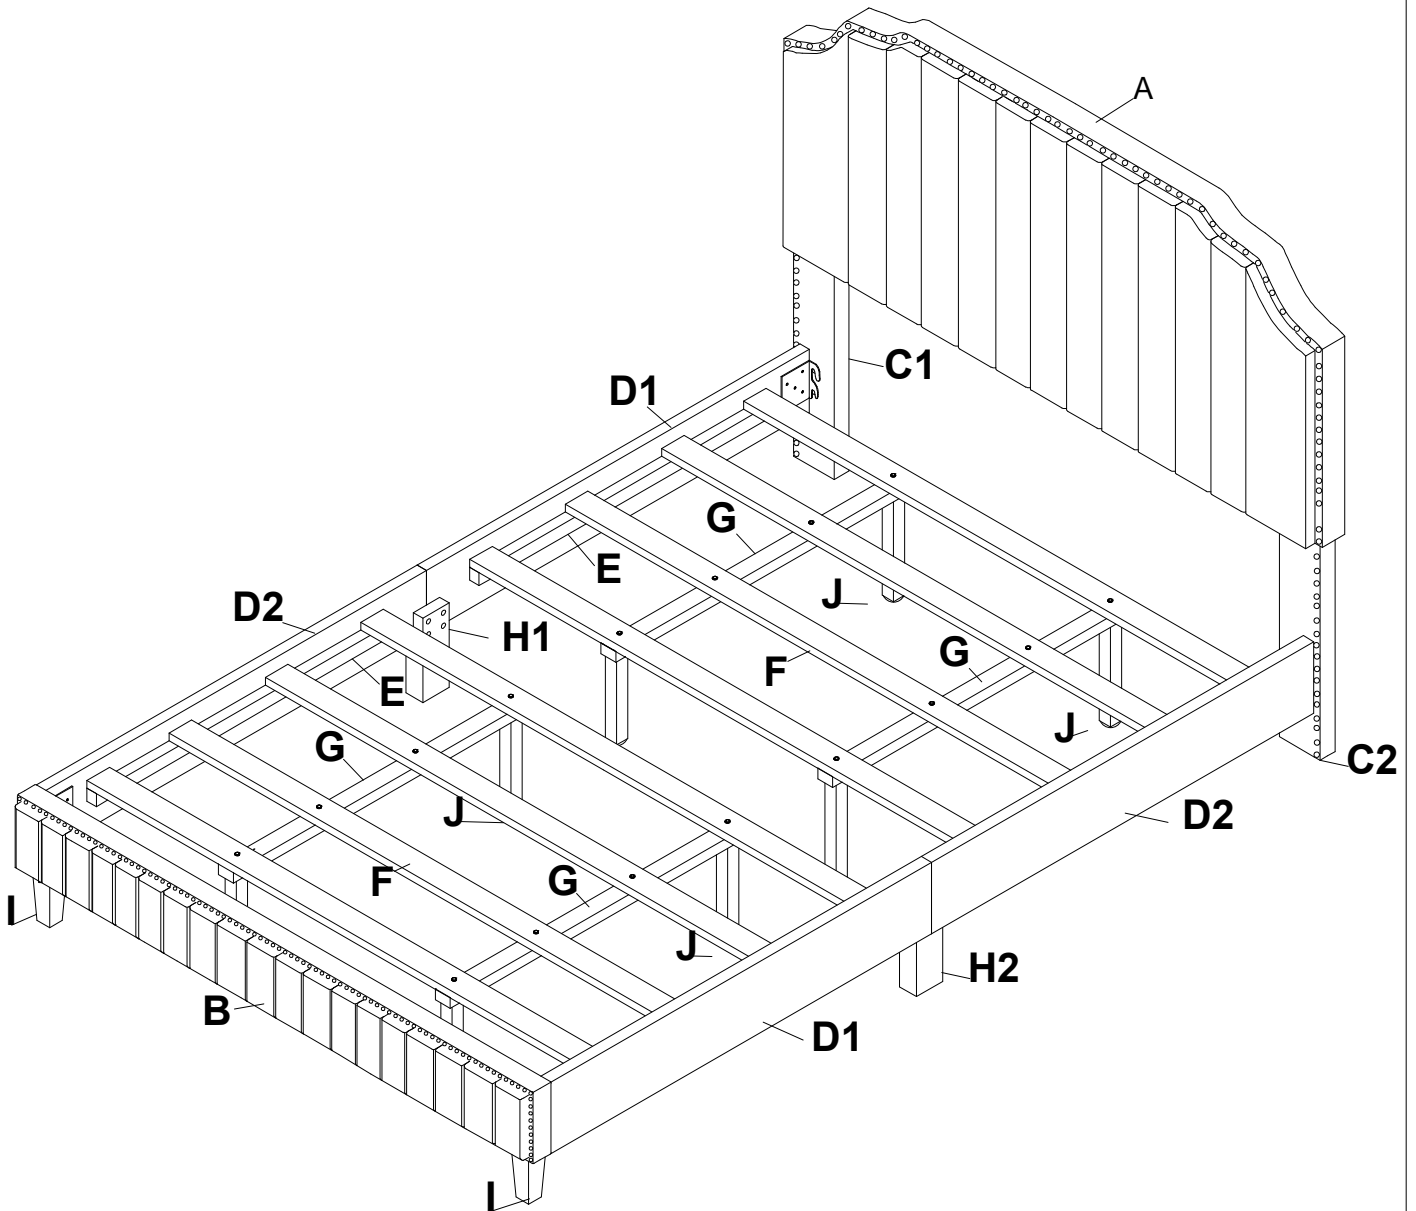

PART LIST OF BED:

No.	Description	Sketch	Quantity
A	Headboard		1PC
B	Footboard		1PC
C1	Left Post	L 	1PC
C2	Right Post	 R	1PC
D1	Side Rails D1		2PCS
D2	Side Rails D2		2PCS
E	Support Rails		4PCS
F	Slats		8PCS
G	Middle Support Rails		4PCS
H1	Left Side Rail Support Leg	L 	1PC
H2	Right Side Rail Support Leg	R 	1PC
I	Footboard Legs		2PCS
J	Slat Support Legs		8PCS

ASSEMBLY INSTRUCTION

Item No : WF298927

Description : KING BED

Exploded View

ASSEMBLY INSTRUCTION

Item No : WF298927
Description : KING BED

Thank you for purchasing this quality product. Be sure to check all packing material carefully for small part that may have come loose inside the carton during shipment

1	Bolt		Ø5/16"x45mmL	4PCS
4	Flat Washer		Ø5/16"	4PCS
7	Allen Key		M4	1PC

ASSEMBLY INSTRUCTION

Item No : WF298927

Description : KING BED

Thank you for purchasing this quality product. Be sure to check all packing material carefully for small part that may have come loose inside the carton during shipment

1	Bolt		Ø5/16"x45mmL	8PCS
4	Flat Washer		Ø5/16"	8PCS
7	Allen Key		M4	1PC

ASSEMBLY INSTRUCTION

Item No : WF298927
Description : KING BED

Thank you for purchasing this quality product. Be sure to check all packing material carefully for small part that may have come loose inside the carton during shipment