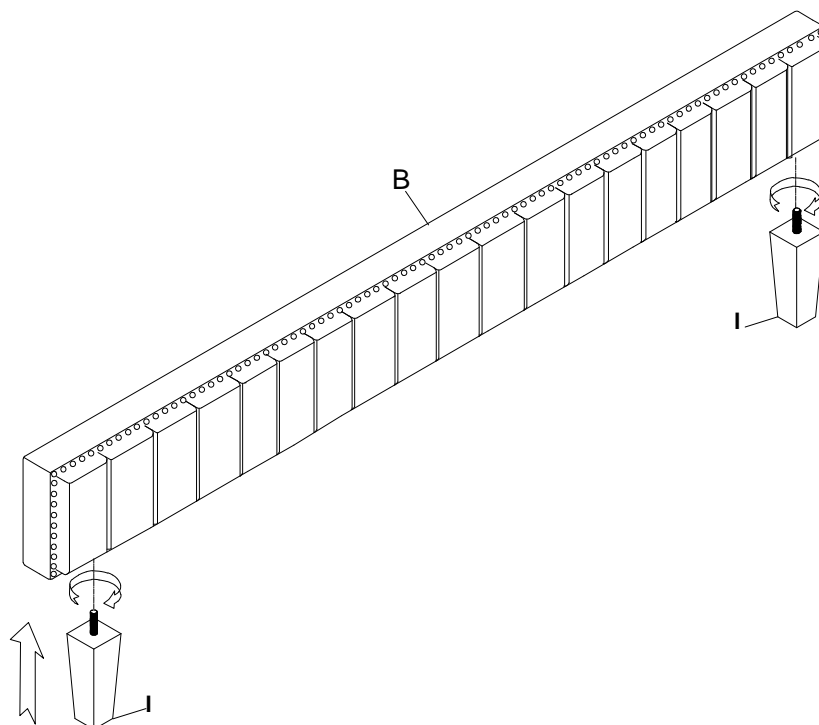

PART LIST OF BED:

No.	Description	Sketch	Quantity
A	Headboard		1PC
B	Footboard		1PC
C1	Left Post	L 	1PC
C2	Right Post	 R	1PC
D1	Side Rails D1		2PCS
D2	Side Rails D2		2PCS
E	Support Rails		4PCS
F	Slats		8PCS
G	Middle Support Rails		4PCS
H1	Left Side Rail Support Leg	L 	1PC
H2	Right Side Rail Support Leg	R 	1PC
I	Footboard Legs		2PCS
J	Slat Support Legs		8PCS

ASSEMBLY INSTRUCTION

Item No : WF298927

Description : KING BED

Exploded View

ASSEMBLY INSTRUCTION

Item No : WF298927
Description : KING BED

Thank you for purchasing this quality product. Be sure to check all packing material carefully for small part that may have come loose inside the carton during shipment

1	Bolt		Ø5/16"x45mmL	4PCS
4	Flat Washer		Ø5/16"	4PCS
7	Allen Key		M4	1PC

ASSEMBLY INSTRUCTION

Item No : WF298927

Description : KING BED

Thank you for purchasing this quality product. Be sure to check all packing material carefully for small part that may have come loose inside the carton during shipment

3	Bolt		Ø1/4"x50mmL	16PCS
5	Flat Washer		Ø1/4"	16PCS
7	Allen Key		M4	1PC

1	Bolt		Ø5/16"x45mm	8PCS
4	Flat Washer		Ø5/16"	8PCS
7	Allen Key		M4	1PC

ASSEMBLY INSTRUCTION

Item No : WF298927

Description : KING BED