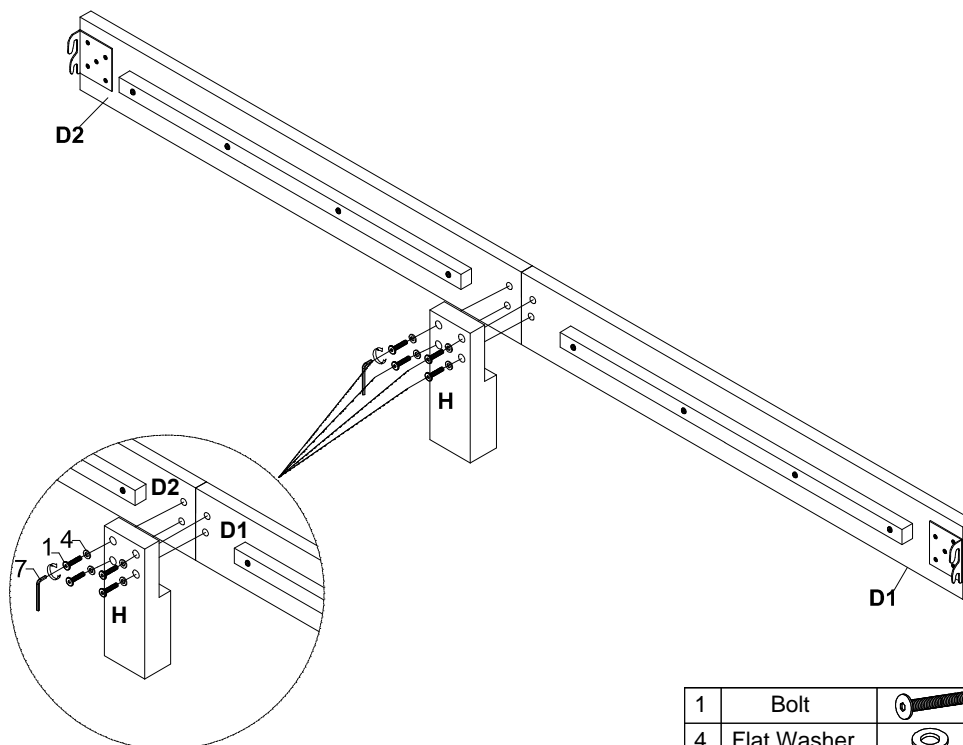

PART LIST OF BED:

No.	Description	Sketch	Quantity
A	Headboard		1PC
B	Footboard		1PC
C1	Left Post	L 	1PC
C2	Right Post	 R	1PC
D1	Side Rails D1		2PCS
D2	Side Rails D2		2PCS
E	Support Rails		4PCS
F	Slats		8PCS
G	Middle Support Rails		4PCS
H1	Left Side Rail Support Leg	L 	1PC
H2	Right Side Rail Support Leg	R 	1PC
I	Footboard Legs		2PCS
J	Slat Support Legs		8PCS

1	Bolt		Ø5/16"x45mmL	4PCS
4	Flat Washer		Ø5/16"	4PCS
7	Allen Key		M4	1PC

ASSEMBLY INSTRUCTION

Item No : WF298927

Description : KING BED

Thank you for purchasing this quality product. Be sure to check all packing material carefully for small part that may have come loose inside the carton during shipment

3	Bolt		Ø1/4"x50mmL	16PCS
5	Flat Washer		Ø1/4"	16PCS
7	Allen Key		M4	1PC

1	Bolt		Ø5/16"x45mm	8PCS
4	Flat Washer		Ø5/16"	8PCS
7	Allen Key		M4	1PC

ASSEMBLY INSTRUCTION

Item No : WF298927

Description : KING BED

1	Bolt		Ø5/16"x45mmL	8PCS
4	Flat Washer		Ø5/16"	8PCS
7	Allen Key		M4	1PC

ASSEMBLY INSTRUCTION

Item No : WF298927
Description : KING BED

Thank you for purchasing this quality product. Be sure to check all packing material carefully for small part that may have come loose inside the carton during shipment