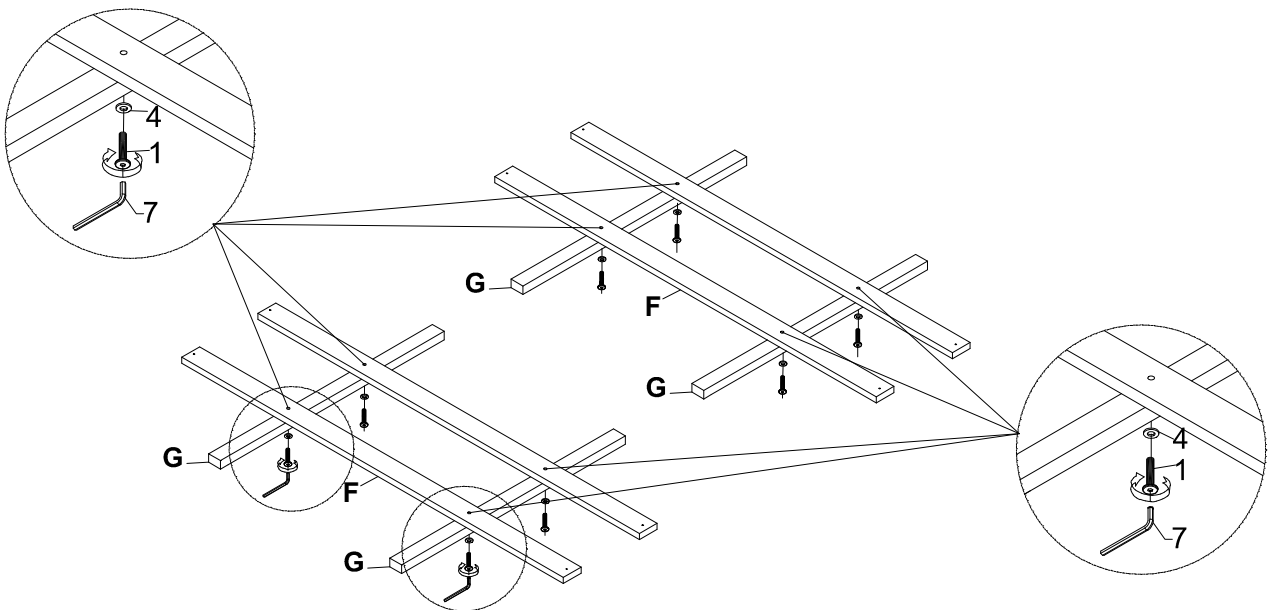

1	Bolt		Ø5/16"x45mmL	4PCS
4	Flat Washer		Ø5/16"	4PCS
7	Allen Key		M4	1PC

ASSEMBLY INSTRUCTION

Item No : WF298927

Description : KING BED

Thank you for purchasing this quality product. Be sure to check all packing material carefully for small part that may have come loose inside the carton during shipment

3	Bolt		Ø1/4"x50mmL	16PCS
5	Flat Washer		Ø1/4"	16PCS
7	Allen Key		M4	1PC

1	Bolt		Ø5/16"x45mm	8PCS
4	Flat Washer		Ø5/16"	8PCS
7	Allen Key		M4	1PC

ASSEMBLY INSTRUCTION

Item No : WF298927

Description : KING BED

1	Bolt		Ø5/16"x45mmL	8PCS
4	Flat Washer		Ø5/16"	8PCS
7	Allen Key		M4	1PC

ASSEMBLY INSTRUCTION

Item No : WF298927
Description : KING BED

Thank you for purchasing this quality product. Be sure to check all packing material carefully for small part that may have come loose inside the carton during shipment