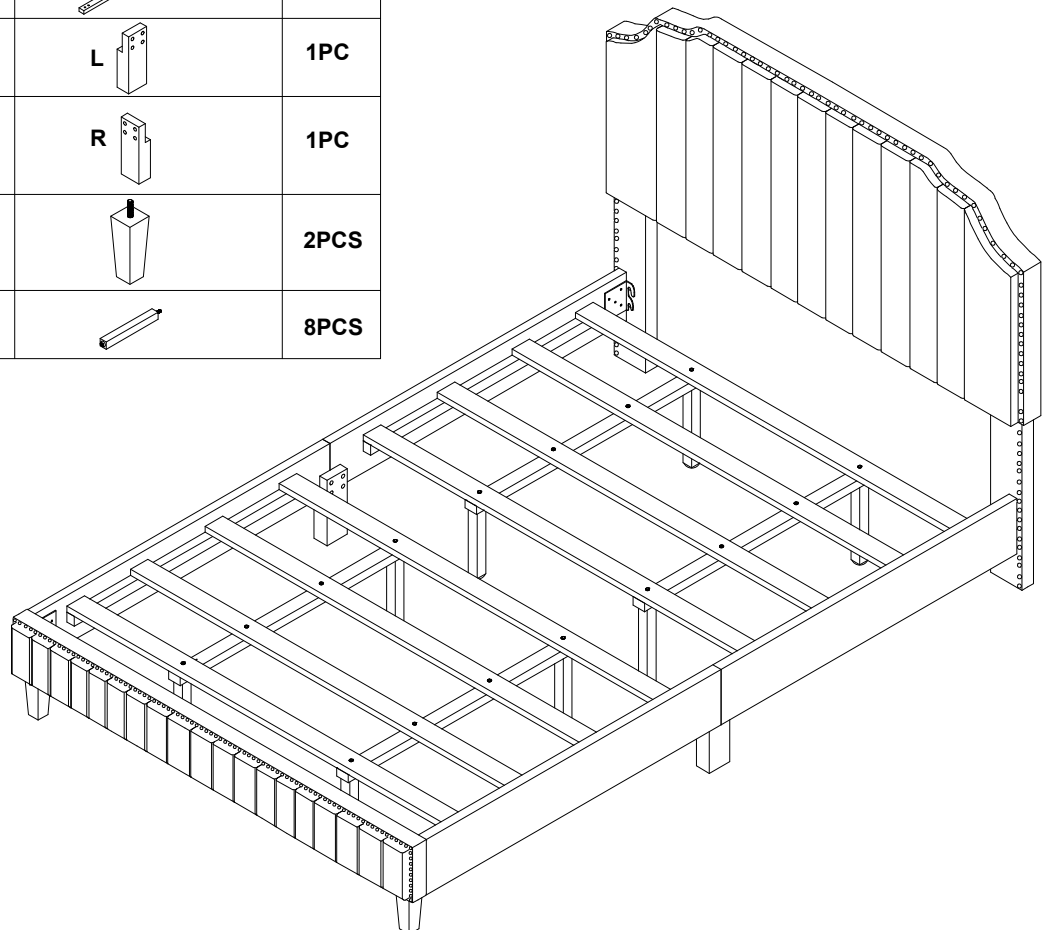

ASSEMBLY INSTRUCTION

Item No : WF298927

Description : KING BED

Thank you for purchasing this quality product. Be sure to check all packing material carefully for small part that may have come loose inside the carton during shipment

PART LIST OF BED:

No.	Description	Sketch	Quantity
A	Headboard		1PC
B	Footboard		1PC
C1	Left Post	L 	1PC
C2	Right Post	 R	1PC
D1	Side Rails D1		2PCS
D2	Side Rails D2		2PCS
E	Support Rails		4PCS
F	Slats		8PCS
G	Middle Support Rails		4PCS
H1	Left Side Rail Support Leg	L 	1PC
H2	Right Side Rail Support Leg	R 	1PC
I	Footboard Legs		2PCS
J	Slat Support Legs		8PCS

ASSEMBLY INSTRUCTION

Item No : WF298927

Description : KING BED

Exploded View

ASSEMBLY INSTRUCTION

Item No : WF298927
Description : KING BED

Thank you for purchasing this quality product. Be sure to check all packing material carefully for small part that may have come loose inside the carton during shipment

1	Bolt		Ø5/16"x45mmL	4PCS
4	Flat Washer		Ø5/16"	4PCS
7	Allen Key		M4	1PC

ASSEMBLY INSTRUCTION

Item No : WF298927

Description : KING BED

Thank you for purchasing this quality product. Be sure to check all packing material carefully for small part that may have come loose inside the carton during shipment