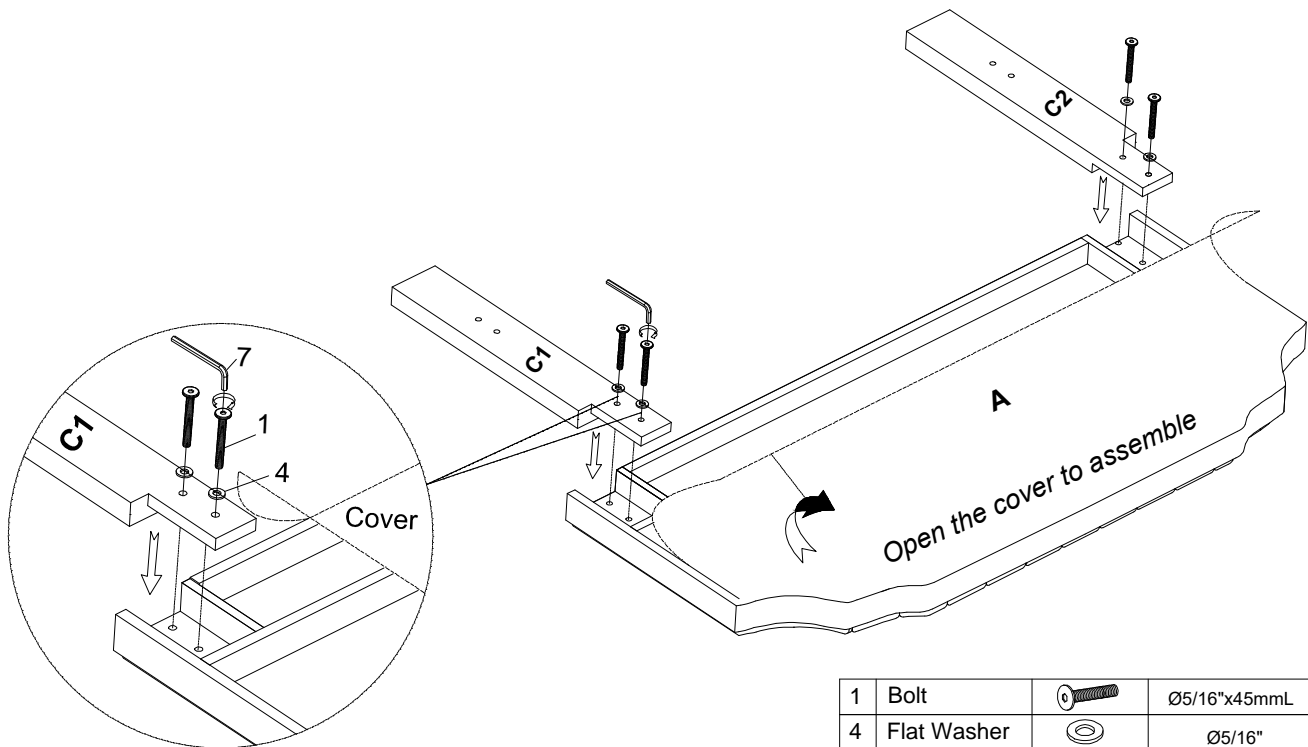

PART LIST OF BED:

No.	Description	Sketch	Quantity
A	Headboard		1PC
B	Footboard		1PC
C1	Left Post	L 	1PC
C2	Right Post	 R	1PC
D1	Side Rails D1		2PCS
D2	Side Rails D2		2PCS
E	Support Rails		4PCS
F	Slats		8PCS
G	Middle Support Rails		4PCS
H1	Left Side Rail Support Leg	L 	1PC
H2	Right Side Rail Support Leg	R 	1PC
I	Footboard Legs		2PCS
J	Slat Support Legs		8PCS

ASSEMBLY INSTRUCTION

Item No : WF298927

Description : KING BED

Exploded View

ASSEMBLY INSTRUCTION

Item No : WF298927
Description : KING BED

Thank you for purchasing this quality product. Be sure to check all packing material carefully for small part that may have come loose inside the carton during shipment

1	Bolt		Ø5/16"x45mmL	4PCS
4	Flat Washer		Ø5/16"	4PCS
7	Allen Key		M4	1PC

ASSEMBLY INSTRUCTION

Item No : WF298927

Description : KING BED

Thank you for purchasing this quality product. Be sure to check all packing material carefully for small part that may have come loose inside the carton during shipment

3	Bolt		Ø1/4"x50mmL	16PCS
5	Flat Washer		Ø1/4"	16PCS
7	Allen Key		M4	1PC

1	Bolt		Ø5/16"x45mm	8PCS
4	Flat Washer		Ø5/16"	8PCS
7	Allen Key		M4	1PC

ASSEMBLY INSTRUCTION

Item No : WF298927

Description : KING BED