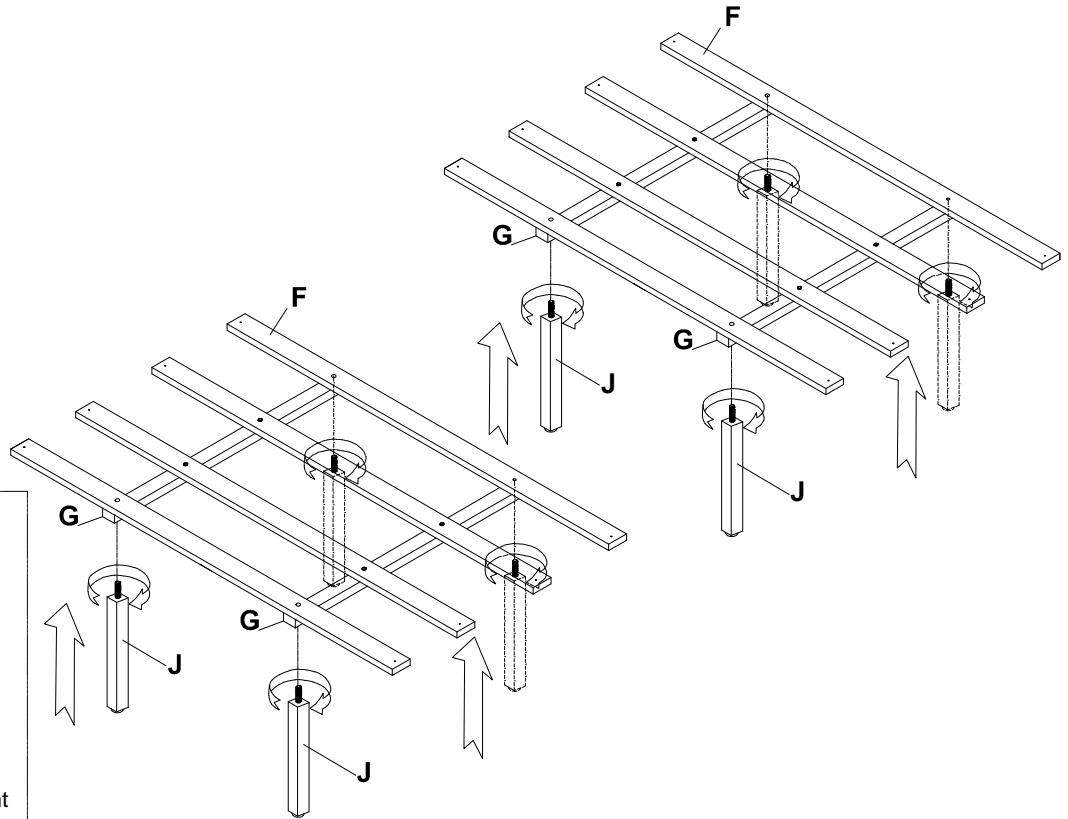

1	Bolt		Ø5/16"x45mmL	4PCS
4	Flat Washer		Ø5/16"	4PCS
7	Allen Key		M4	1PC

ASSEMBLY INSTRUCTION

Item No : WF298927

Description : KING BED

Thank you for purchasing this quality product. Be sure to check all packing material carefully for small part that may have come loose inside the carton during shipment

3	Bolt		Ø1/4"x50mmL	16PCS
5	Flat Washer		Ø1/4"	16PCS
7	Allen Key		M4	1PC

1	Bolt		Ø5/16"x45mm	8PCS
4	Flat Washer		Ø5/16"	8PCS
7	Allen Key		M4	1PC

ASSEMBLY INSTRUCTION

Item No : WF298927

Description : KING BED

Thank you for purchasing this quality product. Be sure to check all packing material carefully for small part that may have come loose inside the carton during shipment

2	Bolt		Ø5/16"x25mm	8PCS
7	Allen Key		M4	1PC

1	Bolt		Ø5/16"x45mmL	8PCS
4	Flat Washer		Ø5/16"	8PCS
7	Allen Key		M4	1PC

ASSEMBLY INSTRUCTION

Item No : WF298927
Description : KING BED

Thank you for purchasing this quality product. Be sure to check all packing material carefully for small part that may have come loose inside the carton during shipment