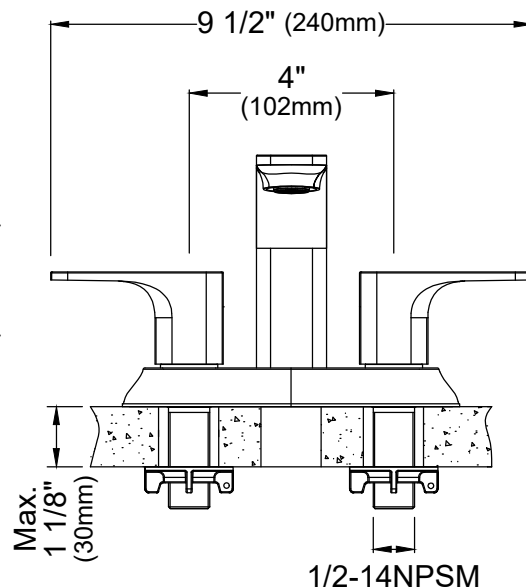

Shown in Brushed Copper

Collection	Venda
Material	Lead-free brass
Installation Type	4" Centerset
Configuration/Style	Basin faucet
Finish	Durable PVD, multi-plated, corrosion resistant
Overall Height	4 7/8"
Overall Spout Reach	4 3/4"
Overall Spout Height	4 1/4"
Max. Deck Thickness	1 1/8"
Suitable For	Drop-in and undermount bathroom sinks
Water Flow	1.2 GPM
Spout Function	Stream
Plumbing Connections	1/2"
Cartridge	Ceramic disk cartridge
What's Included	Pre-installed water lines, mounting hardware and pop-up drain w/ overflow

Gold

Stainless Steel

Brushed Gold

Gunmetal Grey

Listing and certifications:  
cUPC, ASME A112.18.1/CSA B125.1

Limited Lifetime Warranty

We reserve the right to update product specifications without notice. Please visit [karran.com](http://karran.com) for the most current specification sheets. All dimensions are accurate to 1/4". REV 12-2025