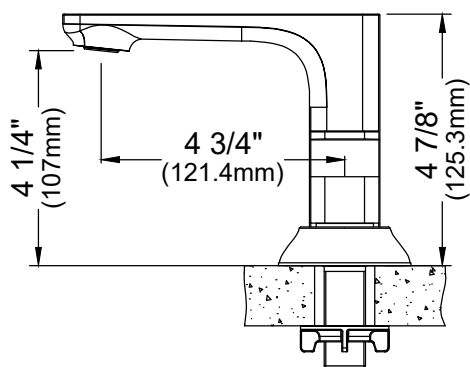

Finishes Available

MODEL	FINISH
KBF516C	Chrome
KBF516MB	Matte Black
KBF516SS	Stainless Steel
KBF516BC	Brushed Copper
KBF516BG	Brushed Gold
KBF516G	Gold
KBF516GG	Gunmetal Grey