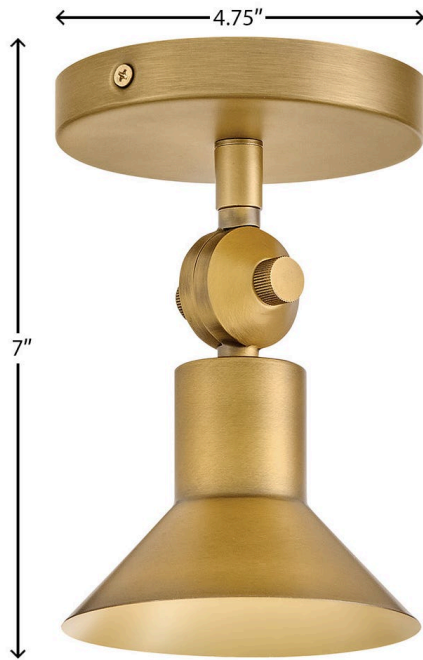

## 48490HB

### SMALL ADJUSTABLE LED SCONCE

A harmonious blend of transitional sophistication and practical style, Dom's versatile mini-spotlight design makes your favorite spaces feel special. Its adjustable shade can be pivoted and locked in place to highlight cherished décor with inviting illumination from dimmable, integrated LEDs. Mount on any wall as a sconce or hang from the ceiling as a semi-flush mount to add light exactly where you need it.

DETAILS	
FINISH:	Heritage Brass
MATERIAL:	Steel
DIMMABLE:	YES - CL TYPE DIMMER (SSL7A)

DIMENSIONS	
WIDTH:	4.8"
HEIGHT:	7"
WEIGHT:	1.4lb
BACK PLATE:	4.75" Dia.
EXTENSION:	7"
TOP TO OUTLET:	2.5"

LIGHT SOURCE	
LIGHT SOURCE:	Integrated LED
WATTAGE:	9w LED *Included
VOLTAGE:	120v

#### PRODUCT DETAILS:

- Fixture can be mounted horizontally
- Can be mounted either up or down to best fit your space
- Damp Rated; Suitable for bathrooms and other interior spaces only
- Fully adjustable both left or right and up or down
- LED components carry a 5-year limited warranty
- Energy-efficient integrated LED - safer for the environment and low maintenance
- Convertible design can be hung as a sconce or flush mount
- This fixture can only be mounted vertically