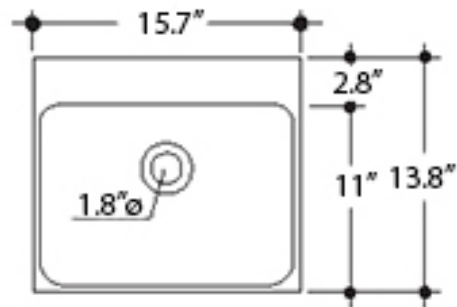

### Codes & Standards:

- ADA Compliant

\* WS Bath Collections reserves the right to revise dimensions or information on this sheet without notice

<b>Collection  </b> Cento	<b>Model  </b> Cento 3539	Dimensions Metric <i>1 inch = 2.54 cm</i> <i>1 inch = 25.4 mm</i>	 1051 Lea Drive - Collegeville, PA 19426 Tel. 215 513 9400 - Fax 610 831 0215 <a href="http://www.ws bathcollections.com">www.ws bathcollections.com</a> - <a href="mailto:info@ws bathcollections.com">info@ws bathcollections.com</a>
------------------------------	------------------------------	---	---

Collection  
Cento

Model |  
Cento 3539

Dimensions Metric  
1 inch = 2.54 cm  
1 inch = 25.4 mm

**WS** BATH  
COLLECTIONS

1051 Lea Drive - Collegeville, PA 19426  
Tel. 215 513 9400 - Fax 610 831 0215  
[www.ws bathcollections.com](http://www.ws bathcollections.com) - [info@ws bathcollections.com](mailto:info@ws bathcollections.com)