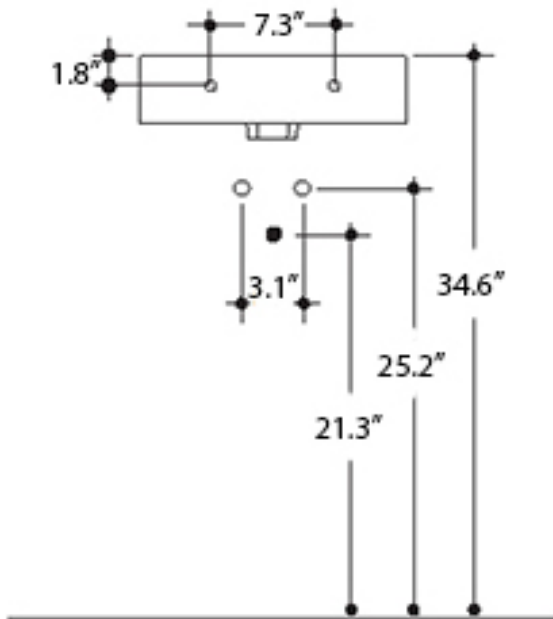

### Codes & Standards:

- ADA Compliant

\* WS Bath Collections reserves the right to revise dimensions or information on this sheet without notice

<b>Collection  </b> Cento	<b>Model  </b> Cento 3539	Dimensions Metric <i>1 inch = 2.54 cm</i> <i>1 inch = 25.4 mm</i>	 1051 Lea Drive - Collegeville, PA 19426 Tel. 215 513 9400 - Fax 610 831 0215 <a href="http://www.ws bathcollections.com">www.ws bathcollections.com</a> - <a href="mailto:info@ws bathcollections.com">info@ws bathcollections.com</a>
------------------------------	------------------------------	---	---

Collection  
Cento

Model |  
Cento 3539

Dimensions Metric  
1 inch = 2.54 cm  
1 inch = 25.4 mm

**WS** BATH  
COLLECTIONS

1051 Lea Drive - Collegeville, PA 19426  
Tel. 215 513 9400 - Fax 610 831 0215  
[www.ws bathcollections.com](http://www.ws bathcollections.com) - [info@ws bathcollections.com](mailto:info@ws bathcollections.com)

### Vessel/ countertop installation

Bolts

Silicone (optional)

Collection  
Cento

Model |  
Cento 3539

Dimensions Metric  
*1 inch = 2.54 cm*  
*1 inch = 25.4 mm*

WS<sup>®</sup>  
BATH  
COLLECTIONS

1051 Lea Drive - Collegeville, PA 19426  
Tel. 215 513 9400 - Fax 610 831 0215  
[www.ws bathcollections.com](http://www.ws bathcollections.com) - [info@ws bathcollections.com](mailto:info@ws bathcollections.com)