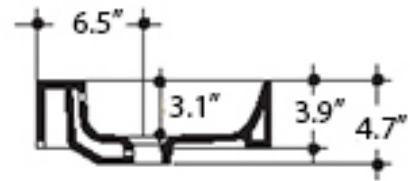

### Codes & Standards:

- ADA Compliant

\* WS Bath Collections reserves the right to revise dimensions or information on this sheet without notice

<b>Collection  </b> Cento	<b>Model  </b> Cento 3539	Dimensions Metric <i>1 inch = 2.54 cm</i> <i>1 inch = 25.4 mm</i>	 1051 Lea Drive - Collegeville, PA 19426 Tel. 215 513 9400 - Fax 610 831 0215 <a href="http://www.ws bathcollections.com">www.ws bathcollections.com</a> - <a href="mailto:info@ws bathcollections.com">info@ws bathcollections.com</a>
------------------------------	------------------------------	---	---

Collection  
Cento

Model |  
Cento 3539

Dimensions Metric  
1 inch = 2.54 cm  
1 inch = 25.4 mm

**WS** BATH  
COLLECTIONS

1051 Lea Drive - Collegeville, PA 19426  
Tel. 215 513 9400 - Fax 610 831 0215  
[www.ws bathcollections.com](http://www.ws bathcollections.com) - [info@ws bathcollections.com](mailto:info@ws bathcollections.com)