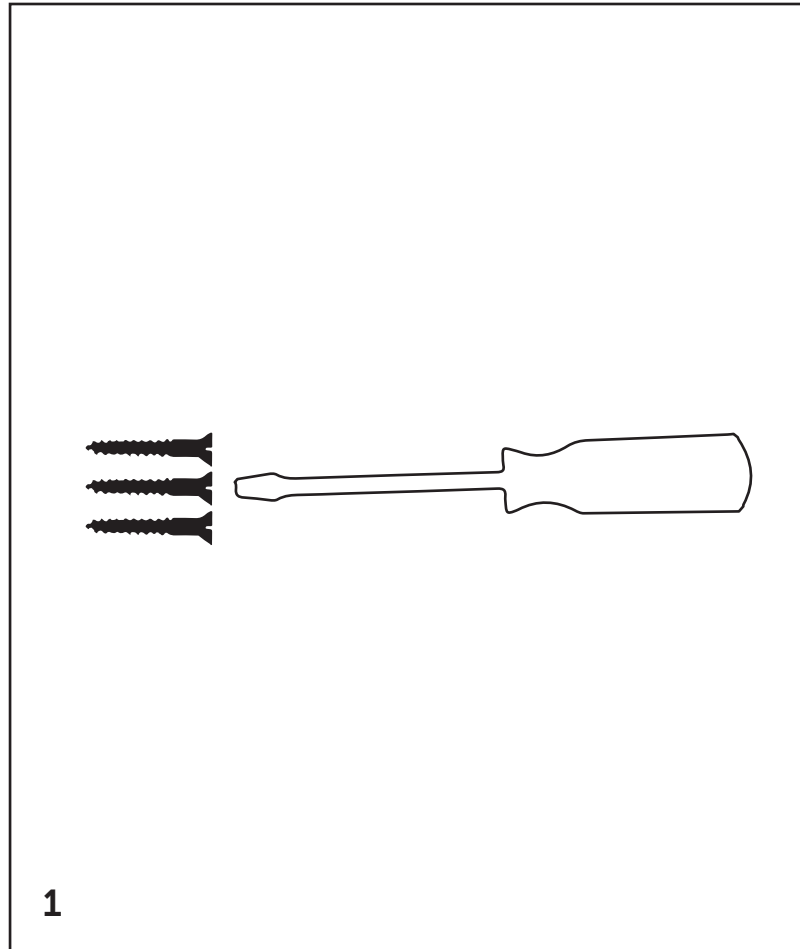

# Sea Root Wall Art

Installation Guide

phillips   
collection  
*every piece a conversation*

# Sea Root Wall Art

## Wall Mounting

Place three screws into the wall surface.

Place the holes on back of Sea Root Wall Art onto the screws.

(screws not included)