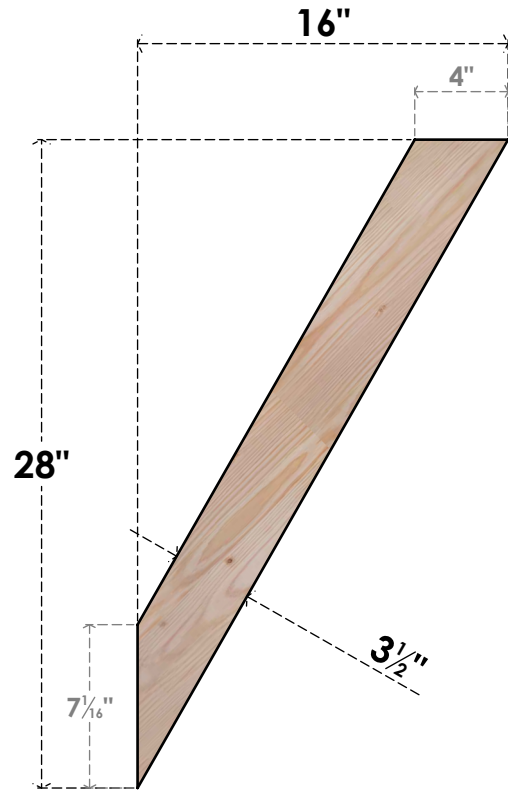

BRC04X16X28TRA00SDF

3 1/2"W X 16"D X 28"H TRADITIONAL SMOOTH BRACE, DOUGLAS FIR

SIDE

FRONT

EKENA MILLWORK
2300 WEST MAIN ST.
CLARKSVILLE, TX 75426
TOLL FREE: 866-607-0453
WWW.EKENAMILLWORK.COM

NOTES

1. INSTALLATION TO BE COMPLETED IN ACCORDANCE WITH MANUFACTURER'S SPECIFICATIONS.
2. DRAWING MAY NOT BE TO SCALE
3. THIS DRAWING IS INTENDED FOR DESIGN AND PLANNING PURPOSES ONLY.
4. ALL INFORMATION CONTAINED HEREIN WAS CURRENT AT THE TIME OF DEVELOPMENT BUT MUST BE REVIEWED AND APPROVED BY THE PRODUCT MANUFACTURER TO BE CONSIDERED ACCURATE.
5. PRODUCTS ARE NOT KILN DRIED. THIS ITEM IS UNIQUE AND WILL CONTAIN THE NATURAL VARIATIONS THAT THE WOOD SPECIES OFFERS. THIS MAY RESULT IN VARIATIONS UP TO 1/4"