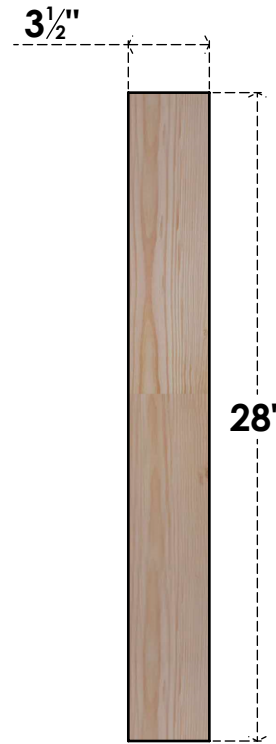

BRC04X16X28TRA00SDF

3 1/2"W X 16"D X 28"H TRADITIONAL SMOOTH BRACE, DOUGLAS FIR

SIDE

FRONT

EKENA MILLWORK
2300 WEST MAIN ST.
CLARKSVILLE, TX 75426
TOLL FREE: 866-607-0453
WWW.EKENAMILLWORK.COM

NOTES

1. INSTALLATION TO BE COMPLETED IN ACCORDANCE WITH MANUFACTURER'S SPECIFICATIONS.
2. DRAWING MAY NOT BE TO SCALE
3. THIS DRAWING IS INTENDED FOR DESIGN AND PLANNING PURPOSES ONLY.
4. ALL INFORMATION CONTAINED HEREIN WAS CURRENT AT THE TIME OF DEVELOPMENT BUT MUST BE REVIEWED AND APPROVED BY THE PRODUCT MANUFACTURER TO BE CONSIDERED ACCURATE.
5. PRODUCTS ARE NOT KILN DRIED. THIS ITEM IS UNIQUE AND WILL CONTAIN THE NATURAL VARIATIONS THAT THE WOOD SPECIES OFFERS. THIS MAY RESULT IN VARIATIONS UP TO 1/4"