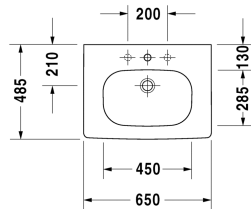

Furniture washbasin # 034265..00 / 034265..30 / 034265..60

|< 25 5/8" Inch >|

6650/6670 Ketho

Furniture washbasin	Dimension	Weight	Order number
with overflow, with tap platform, 25 5/8" Inch			
Colors			
00 White			
Variant			
p	25 5/8" x 18 7/8" Inch	44.3 lb	034265..00
p p p	25 5/8" x 18 7/8" Inch	44.3 lb	034265..30
•	25 5/8" x 18 7/8" Inch	44.3 lb	034265..60
Space saving siphon			005073

All drawings contain the necessary measurements which are subject to standard tolerances. They are stated in inch & mm and are non-binding. Exact measurements, in particular for customized installation scenarios, can only be taken from the finished ceramic piece.