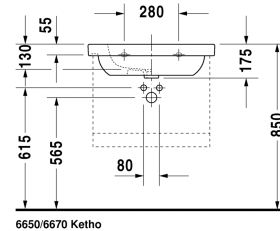

Furniture washbasin # 034265..00 / 034265..30 / 034265..60

|< 25 5/8" Inch >|

6650/6670 Ketho

Furniture washbasin	Dimension	Weight	Order number
with overflow, with tap platform, 25 5/8" Inch			
Colors			
00 White			
Variant			
p	25 5/8" x 18 7/8" Inch	44.3 lb	034265..00
p p p	25 5/8" x 18 7/8" Inch	44.3 lb	034265..30
•	25 5/8" x 18 7/8" Inch	44.3 lb	034265..60
Space saving siphon			005073

All drawings contain the necessary measurements which are subject to standard tolerances. They are stated in inch & mm and are non-binding. Exact measurements, in particular for customized installation scenarios, can only be taken from the finished ceramic piece.