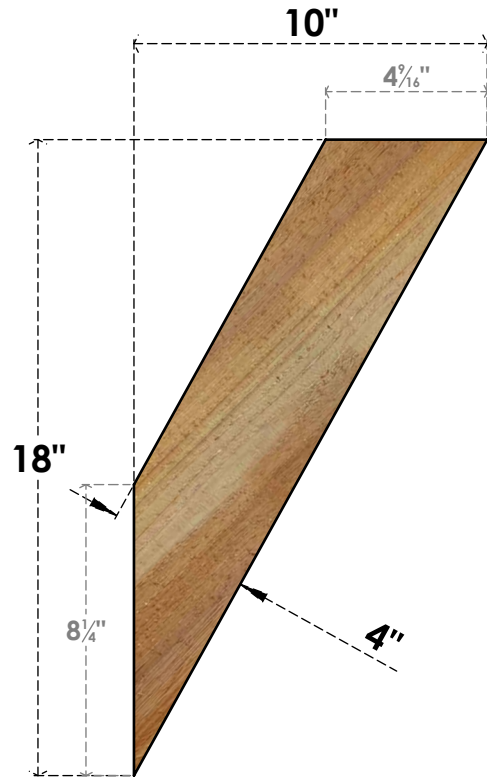

BRC04X10X18TRA00RWR

4"W X 10"D X 18"H TRADITIONAL ROUGH SAWN BRACE, WESTERN RED CEDAR

SIDE

FRONT

EKENA MILLWORK
2300 WEST MAIN ST.
CLARKSVILLE, TX 75426
TOLL FREE: 866-607-0453
WWW.EKENAMILLWORK.COM

NOTES

1. INSTALLATION TO BE COMPLETED IN ACCORDANCE WITH MANUFACTURER'S SPECIFICATIONS.
2. DRAWING MAY NOT BE TO SCALE
3. THIS DRAWING IS INTENDED FOR DESIGN AND PLANNING PURPOSES ONLY.
4. ALL INFORMATION CONTAINED HEREIN WAS CURRENT AT THE TIME OF DEVELOPMENT BUT MUST BE REVIEWED AND APPROVED BY THE PRODUCT MANUFACTURER TO BE CONSIDERED ACCURATE.
5. PRODUCTS ARE NOT KILN DRIED. THIS ITEM IS UNIQUE AND WILL CONTAIN THE NATURAL VARIATIONS THAT THE WOOD SPECIES OFFERS. THIS MAY RESULT IN VARIATIONS UP TO 1/4"