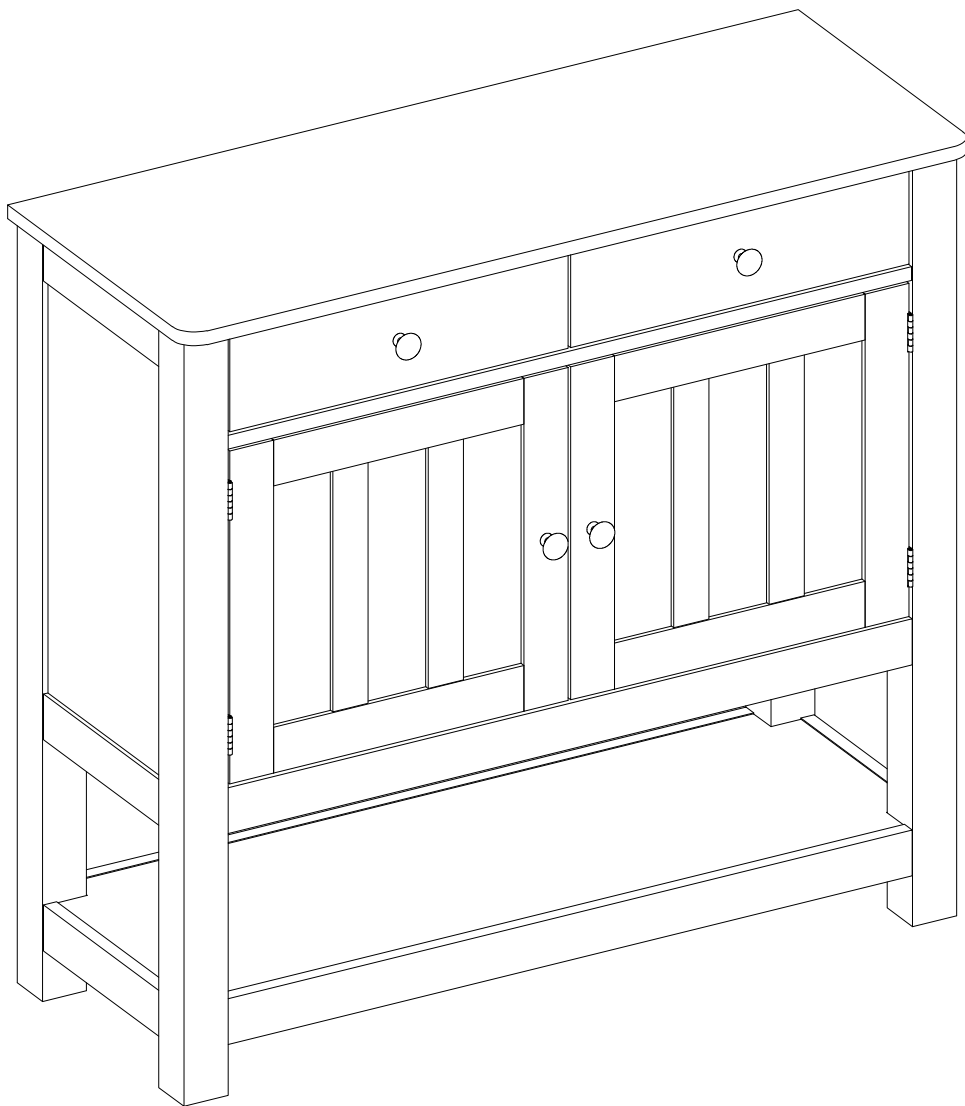

60 Mins

x2

**Tips**

- This product is for indoor use only. The seller does not assume any responsibility and liability for damages caused by the following aspects:
  1. The product is used for a purpose other than its intended use and/or is changed/modified from the original one.
  2. The product is not installed/used properly under the guidelines of the instructions.
- If there are missing and/or defective part(s) after receiving the product, please stop assembling and contact us for help in time.
- Please assemble the product on a spacious place. But please do not place the unpackaged product on the ground directly, or stand/sit on the parts of this product to avoid cracking or deforming of the board. In addition, it is highly recommended that you wear gloves to avoid being cut by the edges of the product during installation.
- It is recommended that you refer to the schematic diagram to make the whole installation process easier when assembly. Align all the screws to the corresponding pre-drilled holes first, and then tighten the screws one by one after all the parts are in the correct position.
- Do not expose the product to direct sunlight or rain and/or place it in a damp place. Failure to do so may accelerate deformation, discoloration, or cause cracks. Please do not touch sharp objects or corrosive chemicals, which may damage the surface of the item.
- Please clean with a damp cloth for daily maintenance, then dry immediately.