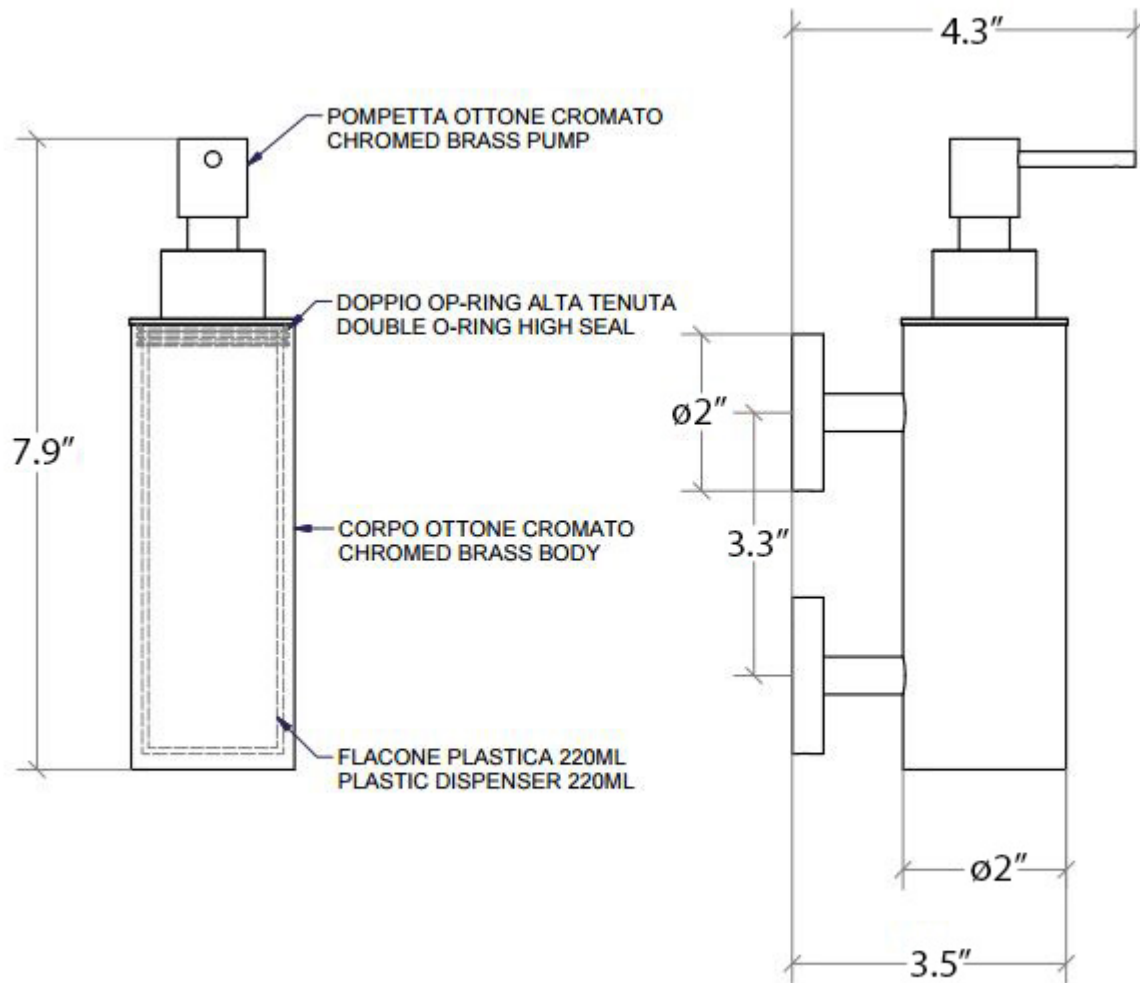

### Features

- Soap Dispenser
- Polished Chrome Finish
- Solid Brass Base
- Premium Metal Construction for Durability and Reliability
- Wall Mounted (Screw-In) Installation
- Installation Hardware Included
- Volume: 220 ml
- Designer Collection
- Italian Design

### Finishes:

\* WS Bath Collections reserves the right to revise dimensions or information on this sheet without notice

<b>Collection</b> Duemila	<b>Model  </b> Duemila 55032	<b>Dimensions Metric</b> <i>1 inch = 2.54 cm</i> <i>1 inch = 25.4 mm</i>	 1051 Lea Drive - Collegeville, PA 19426 Tel. 215 513 9400 - Fax 610 831 0215 <a href="http://www.ws bathcollections.com">www.ws bathcollections.com</a> - <a href="mailto:info@ws bathcollections.com">info@ws bathcollections.com</a>
------------------------------	---------------------------------	--	---

# Product Specs Sheets

Collection  
Duemila

Model |  
Duemila 55032

Dimensions Metric  
1 inch = 2.54 cm  
1 inch = 25.4 mm

**WS**<sup>®</sup>  
BATH  
COLLECTIONS

1051 Lea Drive - Collegeville, PA 19426  
Tel. 215 513 9400 - Fax 610 831 0215