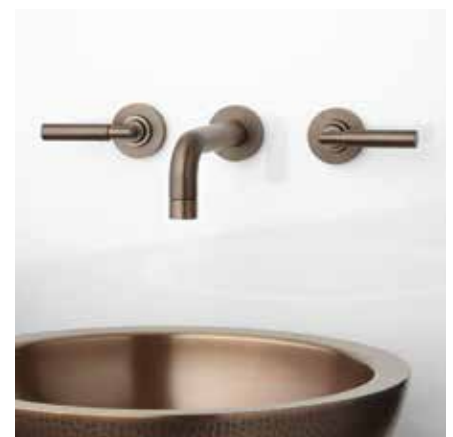

PRODUCT IMAGE

All dimensions and specifications are nominal and may vary. Use actual products for accuracy in critical situations.

PAGE 2