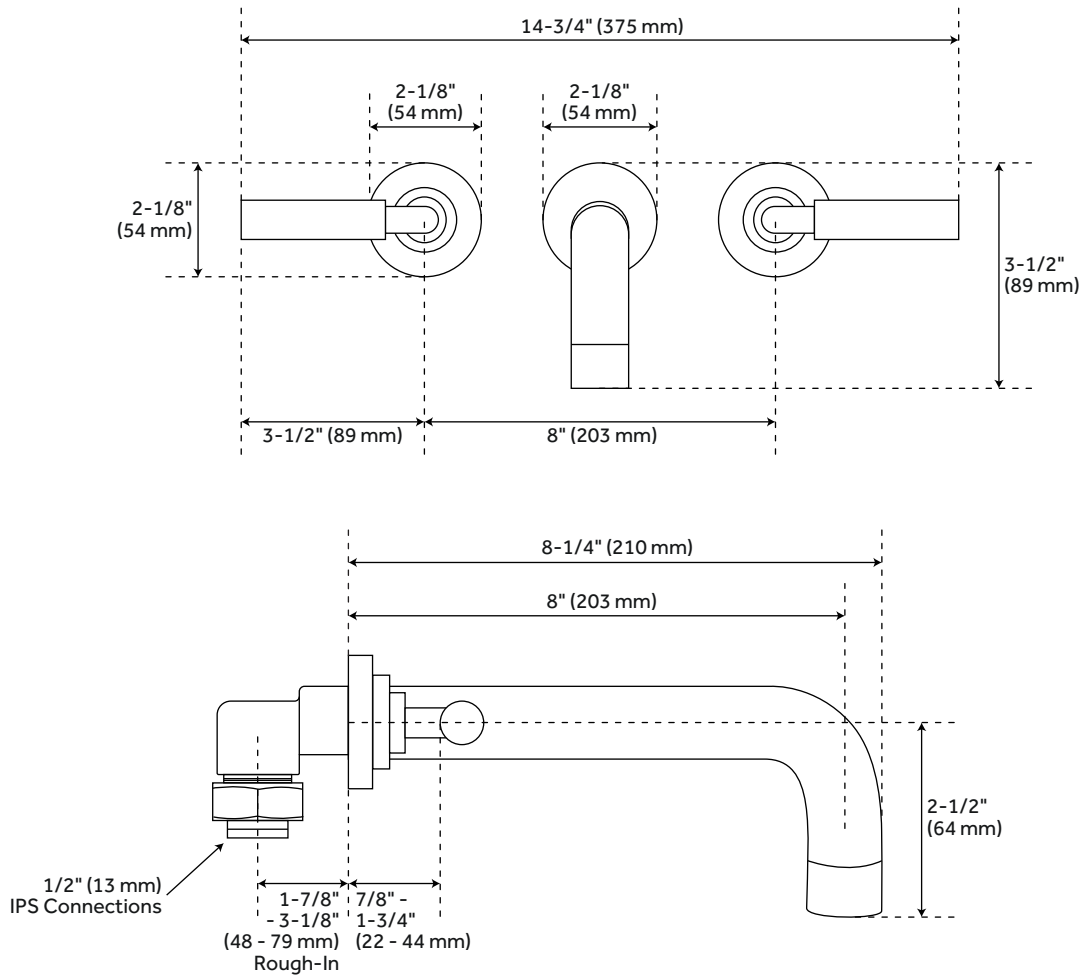

TRITON

WALL-MOUNT BATHROOM FAUCET - LEVER HANDLES

SKU: 453245

FEATURES

Installation Type: Wall-Mount
Product Finish: Oil Rubbed Bronze
Handle Type: Lever
Design: Modern
Faucet Material: Brass
Ceramic Disc Cartridges: Yes
Hot and Cold Indicators: No
Drain Included: No
Maximum Flow Rate: 1.2 gpm (4.5 l/min)
@ 60 psi

CONTENTS

WALL-MOUNT FAUCET PAGE 2

REVISED 07/16/2020

TRITON

WALL-MOUNT BATHROOM FAUCET - LEVER HANDLES

SKU: 453245

FEATURES

Faucet Centers: 8"
 Length: 14-3/4"
 Width: 8-1/4"
 Height: 3-1/2"
 Height To Spout: 2-1/2"
 Spout Reach: 8"
 Base Plate Length: 2-1/8"
 Base Plate Width: 2-1/8"
 Handle Length: 3-1/2"
 Height to Bottom of Handle:
 7/8" - 1-3/4"
 IPS: 1/2"
 Drain Size: 1-1/2"

CODES/STANDARDS

cUPC
 ASME A112.18.1/CSA B125.1
 NSF/ANSI 61
 NSF/ANSI 372
 CEC Listed

PRODUCT IMAGE

All dimensions and specifications are nominal and may vary. Use actual products for accuracy in critical situations.