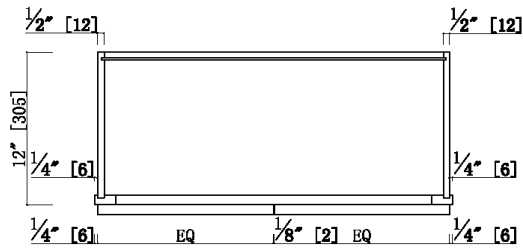

# 24"/27"/30"/33"/36" x 12" x 24" Two Door Wall Cabinet - Full Assembly

## Specifications

- 3" Wide Shaker Door
- 3/4" Solid maple face frame, Fully overlay with 1/4" reveal
- MDF with wood veneer for door center for espresso finish
- 3/4" solid maple door frame for espresso finish
- 3/4" Premium HDF door for white finish
- Soft-closing hinge, 6 way adjustable
- 1/2" plywood with poplar veneer for side panels, bottom panels
- Metal Clips connectors, two adjustable shelf
- Full Assembly
- CARB P2 compliant

## Dimensions

W3624	36"
W3324	33"
W3024	30"
W2724	27"
W2424	24"
Item Name	W

### White Finish

- 24" x 12" x 24"
- 27" x 12" x 24"
- 30" x 12" x 24"
- 33" x 12" x 24"
- 36" x 12" x 24"