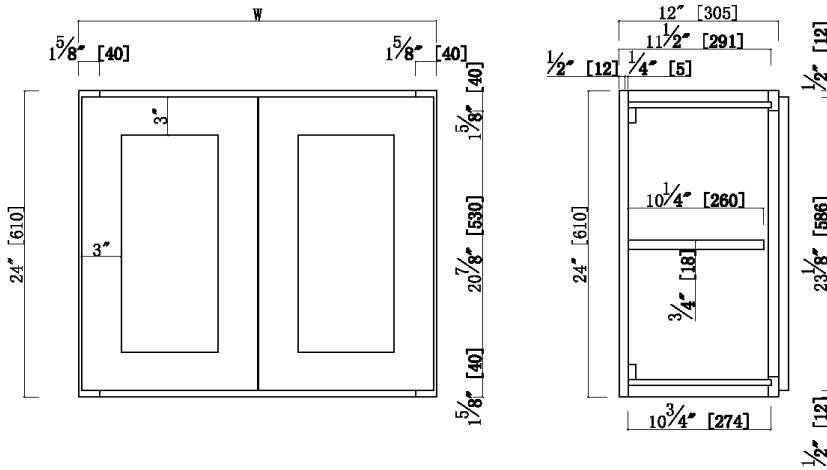

# 24"/27"/30"/33"/36" x 12" x 24" Two Door Wall Cabinet - Full Assembly

## Dimensions

W3624	36"
W3324	33"
W3024	30"
W2724	27"
W2424	24"
Item Name	W

### Espresso Finish

- 24" x 12" x 24"
- 27" x 12" x 24"
- 30" x 12" x 24"
- 33" x 12" x 24"
- 36" x 12" x 24"

### White Finish

- 24" x 12" x 24"
- 27" x 12" x 24"
- 30" x 12" x 24"
- 33" x 12" x 24"
- 36" x 12" x 24"