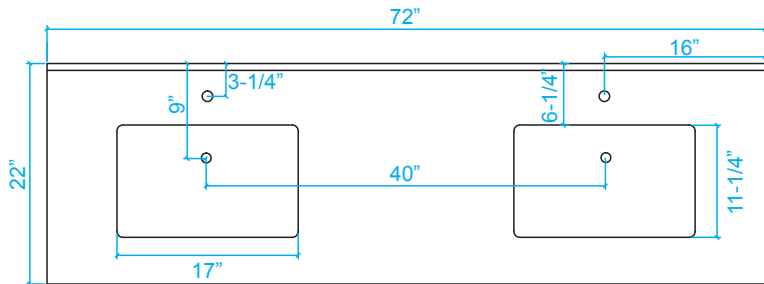

# WYNDHAM COLLECTION

TOP VIEW OF VANITY CABINET

\*Note: Due to high probability of breakage, the backsplash comes in two pieces, cut from same piece. All measurements are  $\pm 1/4"$ .

## WC-1414-72 Double Vanity