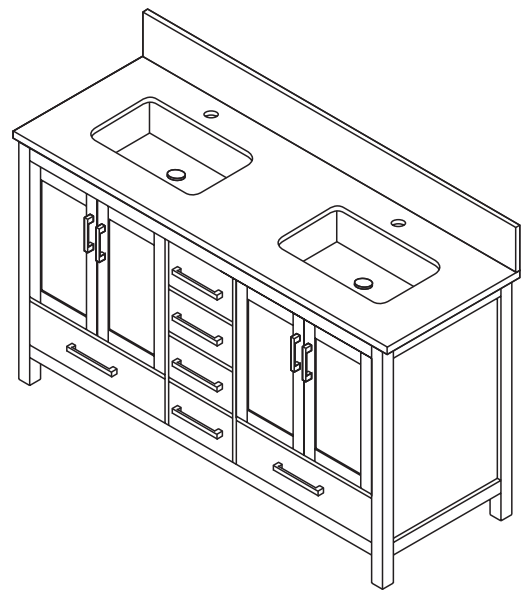

# WYNDHAM COLLECTION

TOP VIEW OF VANITY CABINET

\*Note: Due to high probability of breakage, the backsplash comes in two pieces, cut from same piece. All measurements are  $\pm 1/4"$ .

## WC-1414-72 Double Vanity