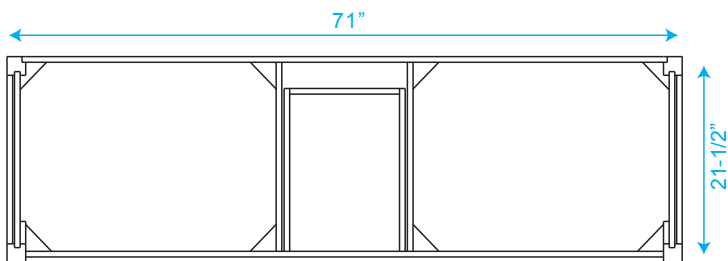

# WYNDHAM COLLECTION

TOP VIEW OF VANITY CABINET

\*Note: Due to high probability of breakage, the backsplash comes in two pieces, cut from same piece. All measurements are  $\pm 1/4"$ .

## WC-1414-72 Double Vanity