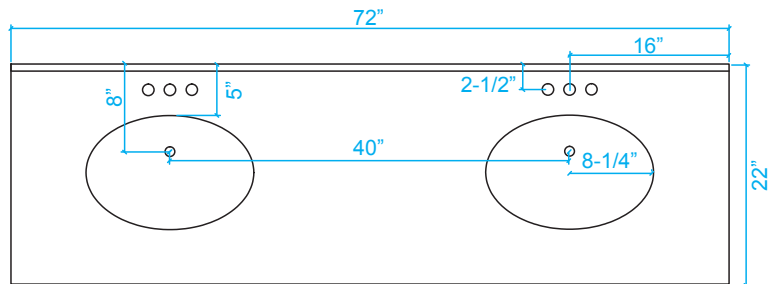

# WYNDHAM COLLECTION

TOP VIEW OF VANITY CABINET

\*Note: Due to high probability of breakage, the backsplash comes in two pieces, cut from same piece. All measurements are  $\pm 1/4"$ .