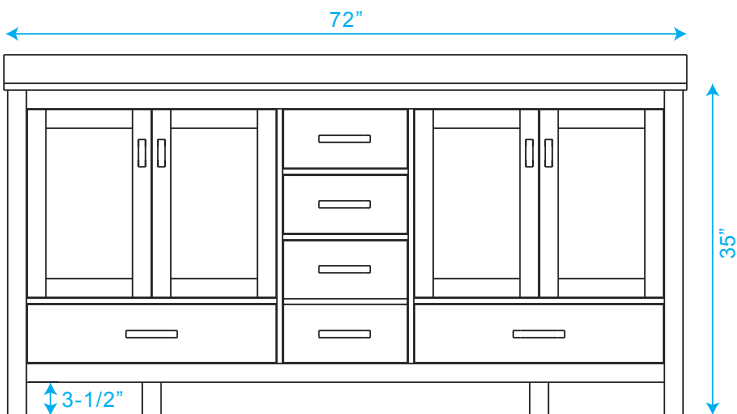

# WYNDHAM COLLECTION

TOP VIEW OF VANITY CABINET

\*Note: Due to high probability of breakage, the backsplash comes in two pieces, cut from same piece. All measurements are  $\pm 1/4"$ .

## WC-1414-72 Double Vanity