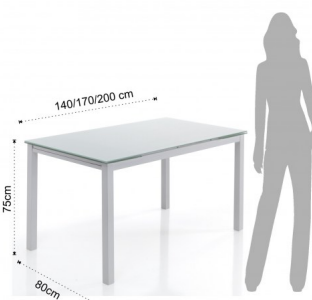

rectangular extensible table NEW DAILY 140 WHITE

matt white

Rating: Not Rated Yet

Price

Sales price 634,00 €

[Ask a question about this product](#)

Description

rectangular extensible table NEW DAILY 140 WHITE

- body made of matt white painted metal
- white painted tempered glass base unit thickness 8 mm.
- cm. H.75 x L.140 x D.80 (close)
- cm. H.75 x L.170 x D.80 (1st extension)
- cm. H.75 x L.200 x D.80 (2nd extension)