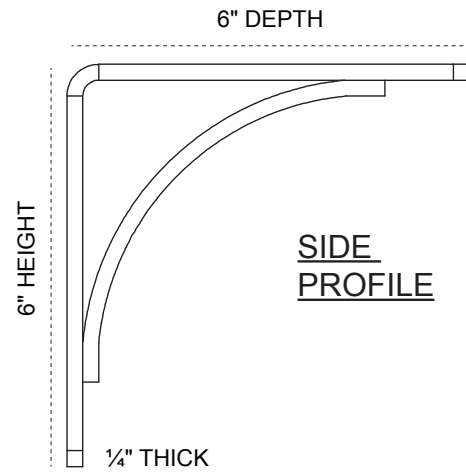

# 3-INCH W X 6-INCH D X 6-INCH BRACKET

FRONT  
PROFILE

SIDE  
PROFILE

ISOMETRIC  
PROFILE

BACK

**HEAVY-DUTY 1/4" THICK**

**AVAILABLE IN:**  
STAINLESS STEEL  
ZINC PLATED STEEL  
POWDER COATED BLACK