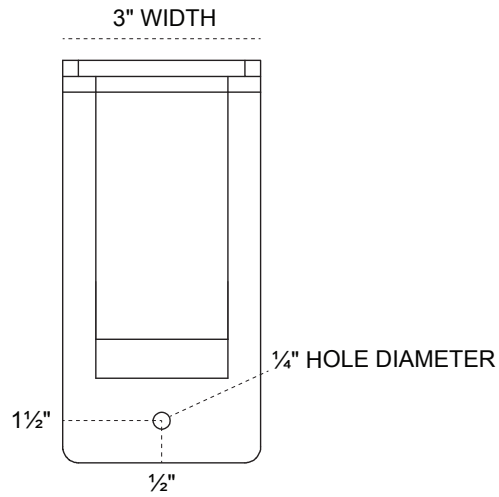

# 3-INCH W X 6-INCH D X 6-INCH BRACKET

FRONT  
PROFILE

SIDE  
PROFILE

ISOMETRIC  
PROFILE

BACK

**HEAVY-DUTY 1/4" THICK**

**AVAILABLE IN:**  
STAINLESS STEEL  
ZINC PLATED STEEL  
POWDER COATED BLACK