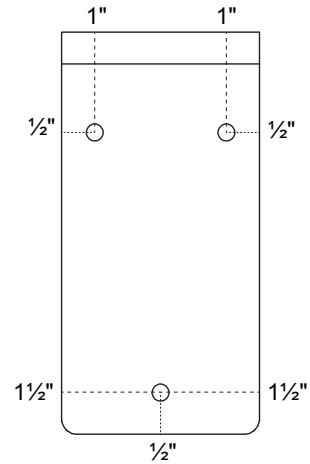

# 3-INCH W X 6-INCH D X 6-INCH BRACKET

FRONT  
PROFILE

SIDE  
PROFILE

ISOMETRIC  
PROFILE

BACK

**HEAVY-DUTY 1/4" THICK**

**AVAILABLE IN:**  
STAINLESS STEEL  
ZINC PLATED STEEL  
POWDER COATED BLACK