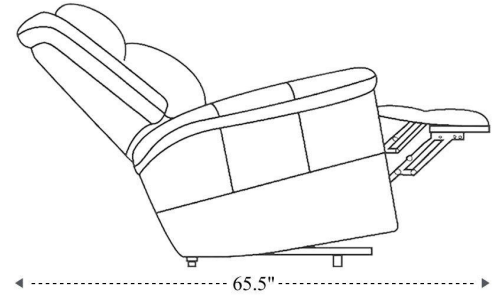

Power Reclining Sofa

Overall Dimensions	86" x 40.5" x 41.5"
Overall Width	86"
Overall Depth	40.5"
Overall Height	41.5"
Overall Weight	250.8 lbs.
Fully Reclined	65.5"
Distance from Wall	6"
Back of Seat to end of Chaise	40"
Leg Height (Distance from Foot Rest to Floor in Full Recline)	23"
Head Height (Distance from Headrest to Floor in Full Recline)	27"

Seat Width	22"
Seat Depth	21"
Seat Height	20"
Arm Width	10.5"
Arm Depth	22"
Arm Height	25.5"
Back Width	22"
Back Height	26"
Headrest Extended from Back	3"