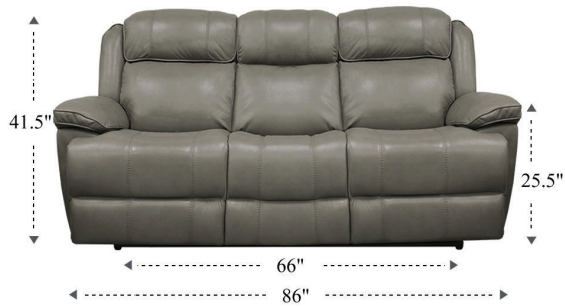

Power Reclining Sofa

Overall Dimensions	86" x 40.5" x 41.5"
Overall Width	86"
Overall Depth	40.5"
Overall Height	41.5"
Overall Weight	250.8 lbs.
Fully Reclined	65.5"
Distance from Wall	6"
Back of Seat to end of Chaise	40"
Leg Height (Distance from Foot Rest to Floor in Full Recline)	23"
Head Height (Distance from Headrest to Floor in Full Recline)	27"

Seat Width	22"
Seat Depth	21"
Seat Height	20"
Arm Width	10.5"
Arm Depth	22"
Arm Height	25.5"
Back Width	22"
Back Height	26"
Headrest Extended from Back	3"