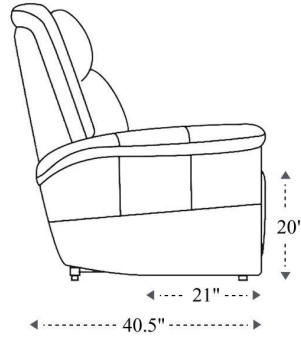

Power Reclining Sofa

Overall Dimensions	86" x 40.5" x 41.5"
Overall Width	86"
Overall Depth	40.5"
Overall Height	41.5"
Overall Weight	250.8 lbs.
Fully Reclined	65.5"
Distance from Wall	6"
Back of Seat to end of Chaise	40"
Leg Height (Distance from Foot Rest to Floor in Full Recline)	23"
Head Height (Distance from Headrest to Floor in Full Recline)	27"

Seat Width	22"
Seat Depth	21"
Seat Height	20"
Arm Width	10.5"
Arm Depth	22"
Arm Height	25.5"
Back Width	22"
Back Height	26"
Headrest Extended from Back	3"