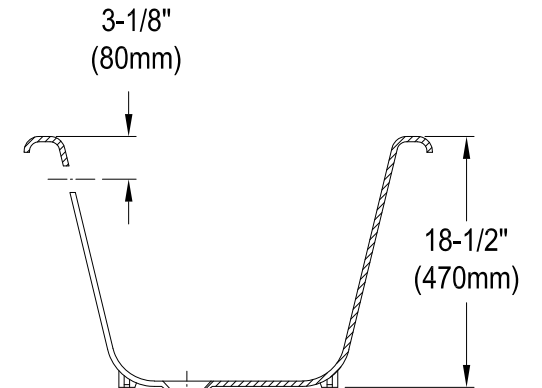

VCTNDS6731NL1,2,5,8,W

67" Cast Iron Bathtub

M10 x 20 (4 pcs)

Section A-A