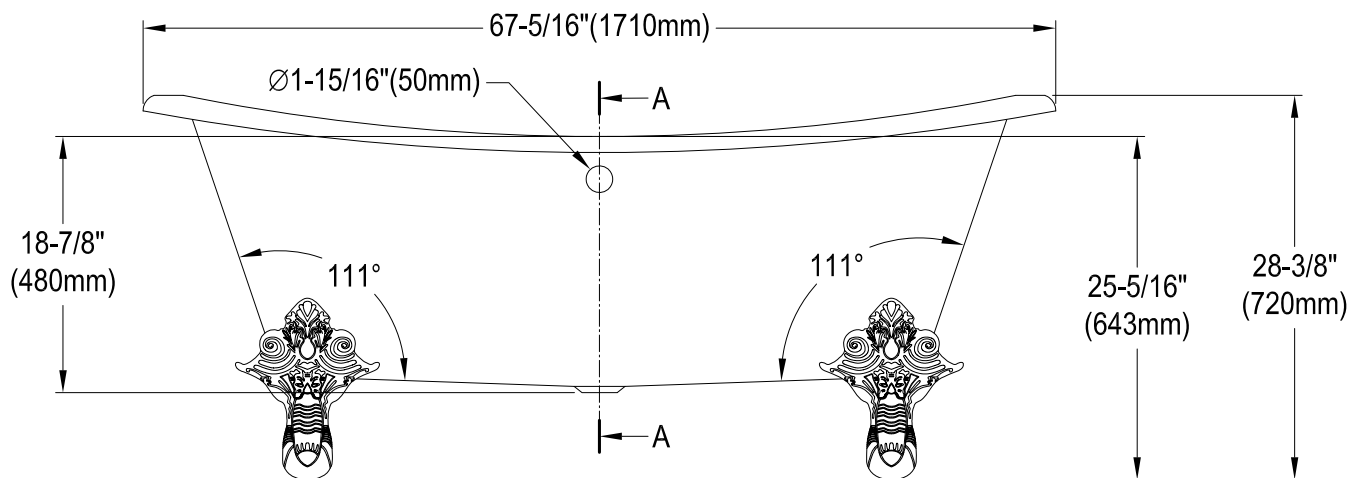

VCTNDS6731NL1,2,5,8,W

67" Cast Iron Bathtub

M10 x 20 (4 pcs)

Section A-A