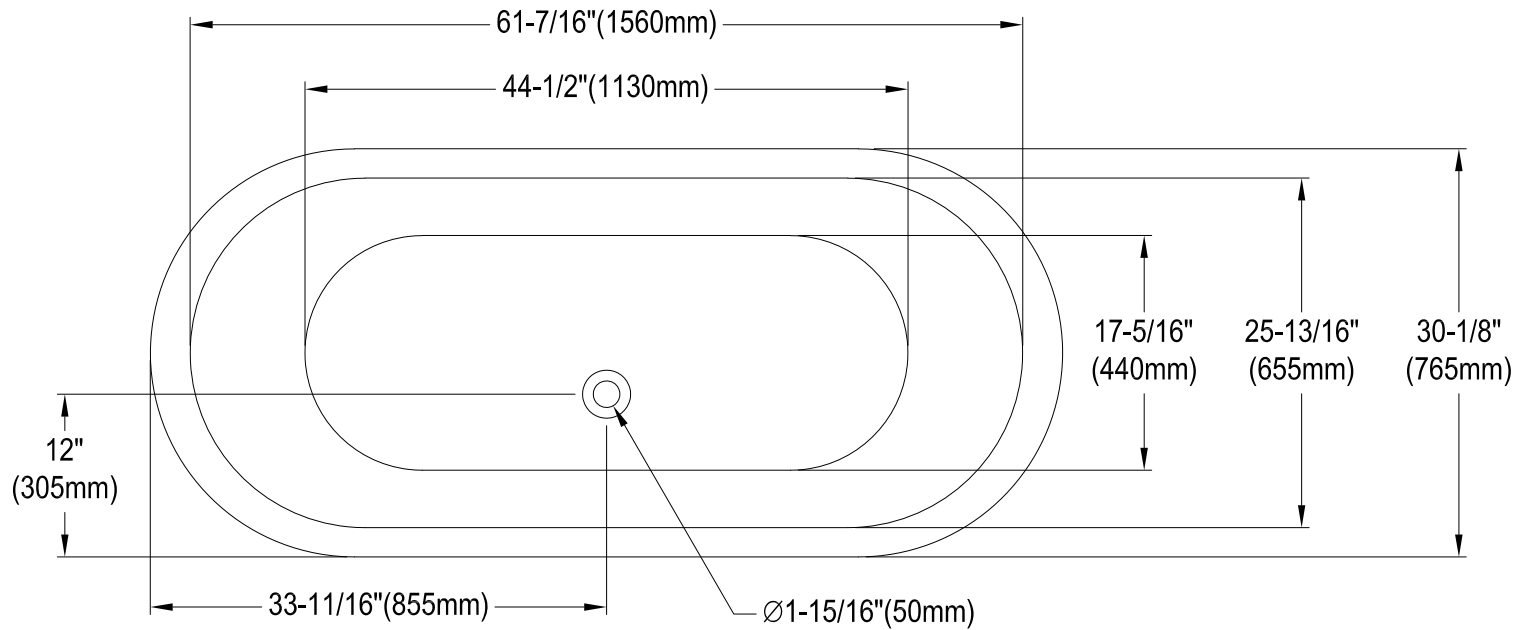

VCTNDS6731NL1,2,5,8,W

67" Cast Iron Bathtub

M10 x 20 (4 pcs)

Section A-A